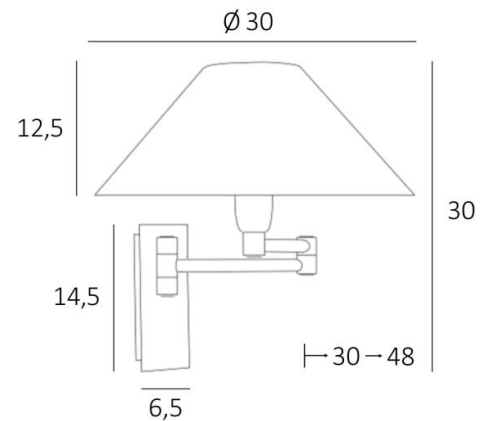

AHMOSIS -SW o

AHMOSIS -SW in brushed bronze with lampshade in Stone Calcite (fabric from category 4)

With its double articulated arm, which allows the light dimmed by the lampshade to be brought closer together, **AHMOSIS** is certainly the most functional wall light to be installed in a bedroom next to a bed. For its round conical lampshade, which will create a warm atmosphere and a beautiful luminosity, we offer you a choice of many materials and colors. This will allow you to better integrate this elegant and sturdy wall light in your decoration.

This model is available with a push switch, see [AHMOSIS +SW o](#)

OVERALL SIZES

H30cm L30cm |→30-48cm

BASE

Plate : 6,5 x 14,5cm

Box : 4,5 x 12,5 x 2cm

TECHNICAL DATA

One E14 fitting with ring

33 - Brushed nickel - 1118 033

LAMPSHADE : SIZES & CODE

Ø9 - 30 - 16cm

Code: 1104 + fabric code

We propose more than 180 fabrics/materials/colors for lampshades