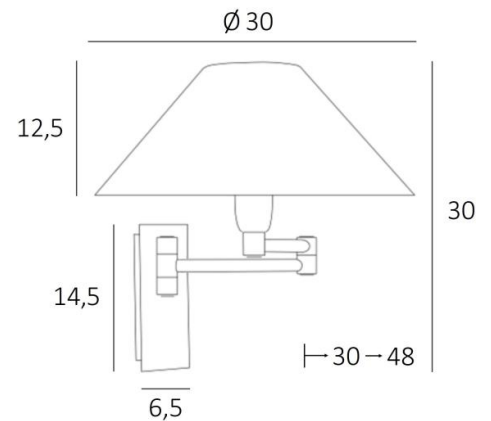

AHMOSIS -SW o

AHMOSIS -SW in brushed bronze with lampshade in Stone Calcite (fabric from category 4)

With its double articulated arm, which allows the light dimmed by the lampshade to be brought closer together, **AHMOSIS** is certainly the most functional wall light to be installed in a bedroom next to a bed. For its round conical lampshade, which will create a warm atmosphere and a beautiful luminosity, we offer you a choice of many materials and colors. This will allow you to better integrate this elegant and sturdy wall light in your decoration.

This model is available with a push switch, see [AHMOSIS +SW o](#)

OVERALL SIZES

H30cm L30cm |→30-48cm

BASE

Plate : 6,5 x 14,5cm

Box : 4,5 x 12,5 x 2cm

TECHNICAL DATA

One E14 fitting with ring

LAMP SHADE : SIZES & CODE

Ø9 - 30 - 16cm

Code: 1104 + fabric code

We propose more than 180 fabrics/materials/colors for lampshades