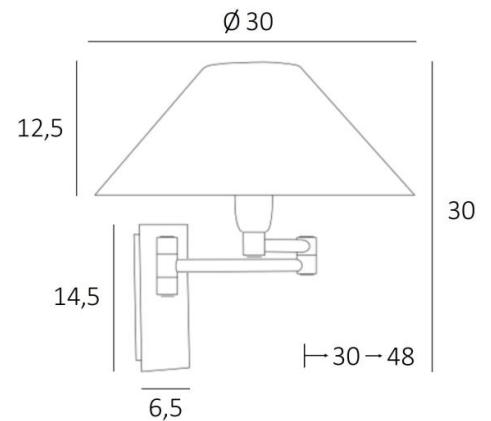

## AHMOSIS -SW o

AHMOSIS -SW in brushed bronze with lampshade in Stone Calcite (fabric from category 4)

With its double articulated arm, which allows the light dimmed by the lampshade to be brought closer together, **AHMOSIS** is certainly the most functional wall light to be installed in a bedroom next to a bed. For its round conical lampshade, which will create a warm atmosphere and a beautiful luminosity, we offer you a choice of many materials and colors. This will allow you to better integrate this elegant and sturdy wall light in your decoration.

### OVERALL SIZES

H30cm L30cm |→30-48cm

### BASE

Plate : 6,5 x 14,5cm

Box : 4,5 x 12,5 x 2cm

### LAMP SHADE : SIZES & CODE

Ø9 - 30 - 16cm

Code: 1104 + fabric code

We propose more than 180 fabrics/materials/colors for lampshades