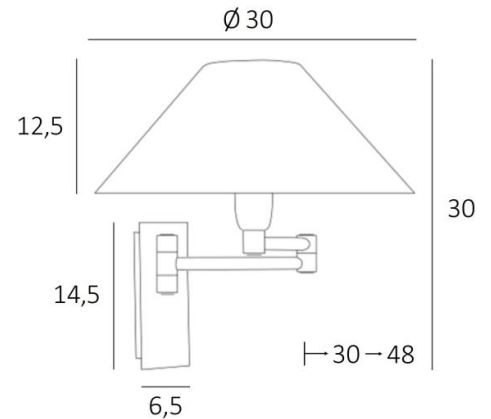

AHMOSIS -SW o

AHMOSIS -SW in brushed bronze with lampshade in Stone Calcite (fabric from category 4)

With its double articulated arm, which allows the light dimmed by the lampshade to be brought closer together, **AHMOSIS** is certainly the most functional wall light to be installed in a bedroom next to a bed. For its round conical lampshade, which will create a warm atmosphere and a beautiful luminosity, we offer you a choice of many materials and colors. This will allow you to better integrate this elegant and sturdy wall light in your decoration.

This model is available with a push switch, see [AHMOSIS +SW o](#)

OVERALL SIZES

H30cm L30cm |→30-48cm

BASE

Plate : 6,5 x 14,5cm

Box : 4,5 x 12,5 x 2cm

TECHNICAL DATA

One E14 fitting with ring

33 - Brushed nickel - 1118 033

LAMPSHADE : SIZES & CODE

Ø9 - 30 - 16cm

Code: 1104 + fabric code

We propose more than 180 fabrics/materials/colors for lampshades