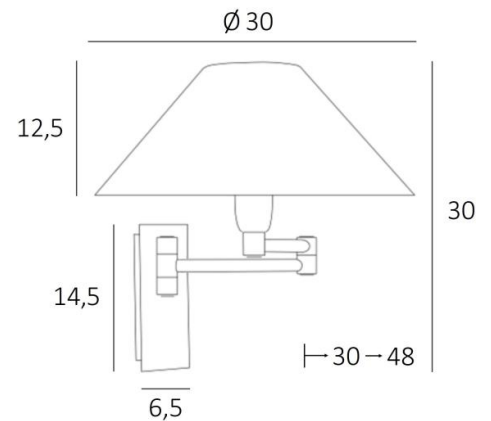

AHMOSIS -SW o

AHMOSIS -SW in brushed bronze with lampshade in Stone Calcite (fabric from category 4)

With its double articulated arm, which allows the light dimmed by the lampshade to be brought closer together, **AHMOSIS** is certainly the most functional wall light to be installed in a bedroom next to a bed. For its round conical lampshade, which will create a warm atmosphere and a beautiful luminosity, we offer you a choice of many materials and colors. This will allow you to better integrate this elegant and sturdy wall light in your decoration.

This model is available with a push switch, see [AHMOSIS +SW o](#)

OVERALL SIZES

H30cm L30cm |→30-48cm

BASE

Plate : 6,5 x 14,5cm

Box : 4,5 x 12,5 x 2cm

TECHNICAL DATA

One E14 fitting with ring

LAMP SHADE : SIZES & CODE

Ø9 - 30 - 16cm

Code: 1104 + fabric code

We propose more than 150 materials/colors for lampshades.