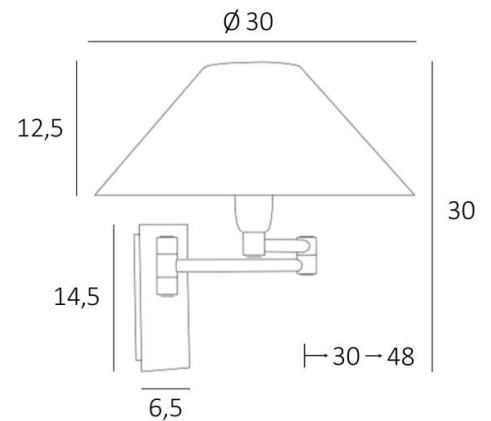

AHMOSIS -SW o

AHMOSIS -SW in brushed bronze with lampshade in Stone Calcite (fabric from category 4)

With its double articulated arm, which allows the light dimmed by the lampshade to be brought closer together, **AHMOSIS** is certainly the most functional wall light to be installed in a bedroom next to a bed. For its round conical lampshade, which will create a warm atmosphere and a beautiful luminosity, we offer you a choice of many materials and colors. This will allow you to better integrate this elegant and sturdy wall light in your decoration.

This model is available with a push switch, see [AHMOSIS +SW o](#)

OVERALL SIZES

H30cm L30cm |→30-48cm

BASE

Plate : 6,5 x 14,5cm

Box : 4,5 x 12,5 x 2cm

TECHNICAL DATA

One E14 fitting with ring

28 - Light bronze - 1118 028

29 - Brushed bronze - 1118 029

32 - Brushed chrome - 1118 032

LAMPSHADE : SIZES & CODE

Ø9 - 30 - 16cm

Code: 1104 + fabric code

We propose more than 150 materials/colors for lampshades.