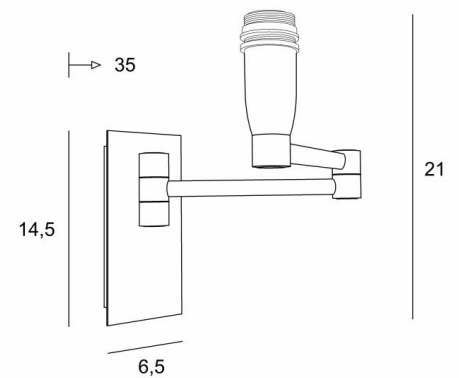

AHMOSIS -SW

AHMOSIS -SW in brushed bronze without lampshade

With her double articulated arm, which allows the light dimmed by the lampshade to be brought closer together, **AHMOSIS** is certainly the most functional wall light to be installed in a bedroom next to a bed. For her lampshade, which will create a warm atmosphere and a beautiful luminosity, we propose you to choose between many materials and colors. This will allow you to better integrate this elegant and robuste wall light in your decoration.

This model is available with a push button switch, see [AHMOSIS +SW](#)

OVERALL SIZES

H21cm L6,5cm |→35cm

BASE

Plate : 6,5 x 14,5cm

Box : 4,5 x 12,5 x 2cm

TECHNICAL DATA

One E14 fitting with ring

Double arm, 180° adjustable

Dimmable wall light

Without switch

A fixing plate for the wall box ([plan in PDF](#))

AVAILABLE METAL FINISHES AND CODES

25 - Brushed brass - 1118 025

28 - Light bronze - 1118 028