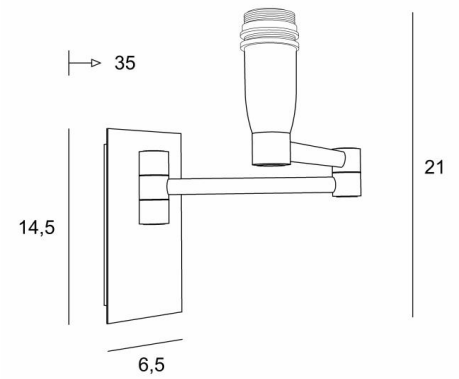

AHMOSIS -SW

AHMOSIS -SW in brushed bronze without lampshade

With her double articulated arm, which allows the light dimmed by the lampshade to be brought closer together, **AHMOSIS** is certainly the most functional wall light to be installed in a bedroom next to a bed. For her lampshade, which will create a warm atmosphere and a beautiful luminosity, we propose you to choose between many materials and colors. This will allow you to better integrate this elegant and robuste wall light in your decoration.

This model is available with a push button switch, see [AHMOSIS +SW](#)

OVERALL SIZES

H21cm L6,5cm |→35cm

BASE

Plate : 6,5 x 14,5cm

Box : 4,5 x 12,5 x 2cm

TECHNICAL DATA

One E14 fitting with ring