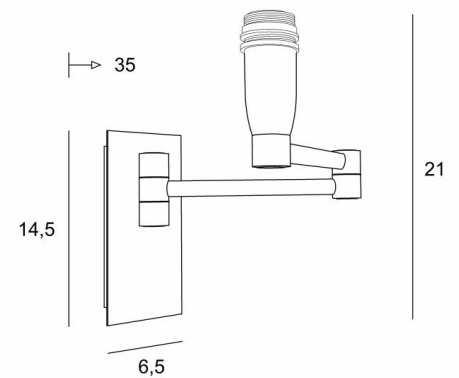

AHMOSIS -SW

AHMOSIS -SW in brushed bronze without lampshade

With her double articulated arm, which allows the light dimmed by the lampshade to be brought closer together, **AHMOSIS** is certainly the most functional wall light to be installed in a bedroom next to a bed. For her lampshade, which will create a warm atmosphere and a beautiful luminosity, we propose you to choose between many materials and colors. This will allow you to better integrate this elegant and robuste wall light in your decoration.

This model is available with a push button switch, see [AHMOSIS +SW](#)

OVERALL SIZES

H21cm L6,5cm |→35cm

BASE

Plate : 6,5 x 14,5cm

Box : 4,5 x 12,5 x 2cm

TECHNICAL DATA

One E14 fitting with ring

Double arm, 180° adjustable

Dimmable wall light

Without switch

A fixing plate for the wall box ([plan in PDF](#))

AVAILABLE METAL FINISHES AND CODES

25 - Brushed brass - 1118 025

29 - Brushed bronze - 1118 029