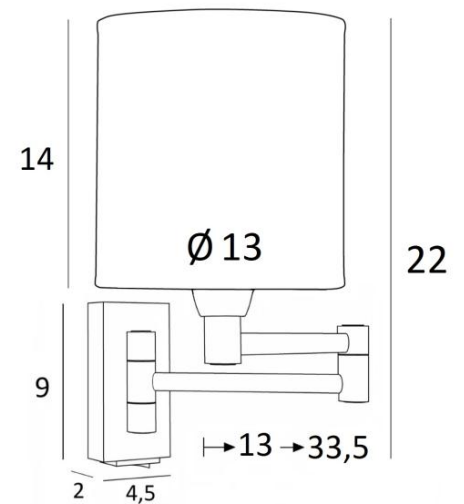

## MAMMISI +SW cyl

MAMMISI +SW in brushed bronze with lampshade in Parma Cendré (fabric from category 4)

**MAMMISI** is a classic and very decorative wall light can easily be placed in any interior Practical with its double articulated arm. Small and discreet, it can be placed on the uprights of a bookcase or as a small bed light With its round cylindrical lampshade, **MAMMISI** is often adopted as a reading light and with the large choice of materials and colors we offer, you will have no trouble finding the lampshade that will embellish your wall light and your interior. This model exists without switch, see [MAMMISI -SW cyl](#)

### OVERALL SIZES

H22cm L13cm |→13-33,5cm

**BASE** : 4,5 x 9 x 2cm

### TECHNICAL DATA

One E14 fitting with ring. Dimmable wall light  
Double arm, 180° adjustable  
A rocker switch at the bottom of the box  
A fixing plate for the wall box ([plan in PDF](#))

### LAMPSHADE : SIZES & CODE

Ø13 - 13 - 14cm

Code: 1200 + fabric code

We propose more than 150 materials/colors for lampshades.

**LIGHTING COLLECTION**