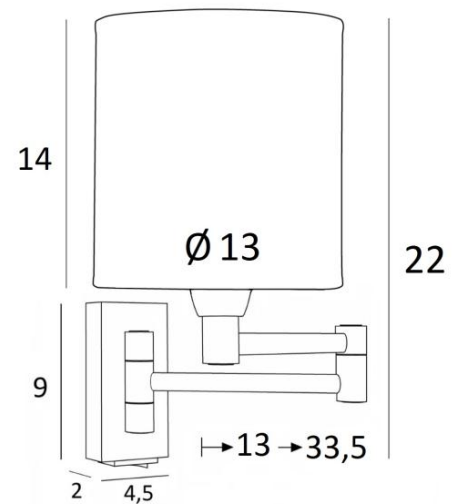

## MAMMISI +SW cyl

MAMMISI +SW in brushed bronze with lampshade in Parma Cendré (fabric from category 4)

**MAMMISI** is a classic and very decorative wall light can easily be placed in any interior Practical with its double articulated arm. Small and discreet, it can be placed on the uprights of a bookcase or as a small bed light With its round cylindrical lampshade, **MAMMISI** is often adopted as a reading light and with the large choice of materials and colors we offer, you will have no trouble finding the lampshade that will embellish your wall light and your interior. This model exists without switch, see [MAMMISI -SW cyl](#)

### OVERALL SIZES

H22cm L13cm |→13-33,5cm

**BASE** : 4,5 x 9 x 2cm

### TECHNICAL DATA

One E14 fitting with ring. Dimmable wall light

Double arm, 180° adjustable

A rocker switch at the bottom of the box

A fixing plate for the wall box ([plan in PDF](#))

### LAMPSHADE : SIZES & CODE

Ø13 - 13 - 14cm

Code: 1200 + fabric code

We propose more than 150 materials/colors for lampshades.