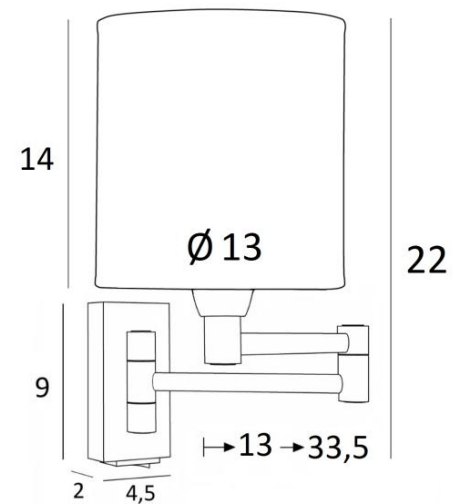

MAMMISI +SW cyl

MAMMISI +SW in brushed bronze with lampshade in Parma Cendré (fabric from category 4)

MAMMISI is a classic and very decorative wall light can easily be placed in any interior Practical with its double articulated arm. Small and discreet, it can be placed on the uprights of a bookcase or as a small bed light With its round cylindrical lampshade, **MAMMISI** is often adopted as a reading light and with the large choice of materials and colors we offer, you will have no trouble finding the lampshade that will embellish your wall light and your interior. This model exists without switch, see [MAMMISI -SW cyl](#)

OVERALL SIZES

H22cm L13cm |→13-33,5cm

BASE : 4,5 x 9 x 2cm

TECHNICAL DATA

One E14 fitting with ring. Dimmable wall light
Double arm, 180° adjustable
A rocker switch at the bottom of the box
A fixing plate for the wall box ([plan in PDF](#))

LAMPSHADE : SIZES & CODE

Ø13 - 13 - 14cm

Code: 1200 + fabric code

We propose more than 180 fabrics/materials/colors for lampshades

LIGHTING COLLECTION