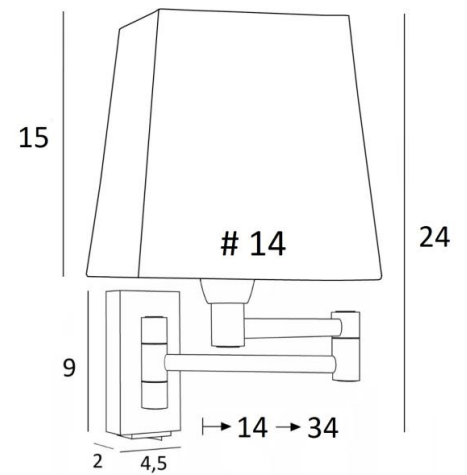

MAMMISI +SW

MAMMISI +SW in brushed bronze with lampshade in Stone Kaolin
(fabric from category 4)

MAMMISI is a classic and very decorative wall light can easily be placed in any interior. Practical with its double articulated arm. Small and discreet, it can be placed on the uprights of a bookcase or as a small bed light

OVERALL SIZES

H24cm L14cm |→14-34cm

BASE : 4,5 x 9 x 2cm

TECHNICAL DATA

One E14 fitting with ring. Dimmable wall light

Double arm, 180° adjustable

A rocker switch at the bottom of the box

A fixing plate for the wall box ([plan in PDF](#))