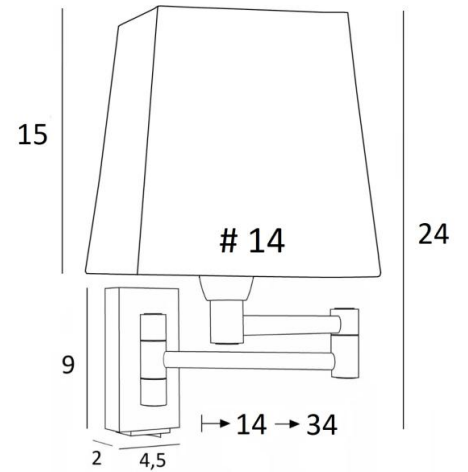

MAMMISI +SW

MAMMISI +SW in brushed bronze with lampshade in Stone Kaolin (fabric from category 4)

MAMMISI is a classic and very decorative wall light can easily be placed in any interior

Practical with its double articulated arm

Small and discreet, it can be placed on the uprights of a bookcase or as a small bed light

With its square lampshade, **MAMMISI** is often used as a reading light and with the large choice of materials and colors we offer, you will have no trouble finding the lampshade that will embellish your wall light and your interior. This model exists without switch, see **MAMMISI -SW #**

OVERALL SIZES

H24cm L14cm |→14-34cm

BASE : 4,5 x 9 x 2cm

TECHNICAL DATA

One E14 fitting with ring. Dimmable wall light

Double arm, 180° adjustable

A rocker switch at the bottom of the box

A fixing plate for the wall box ([plan in PDF](#))