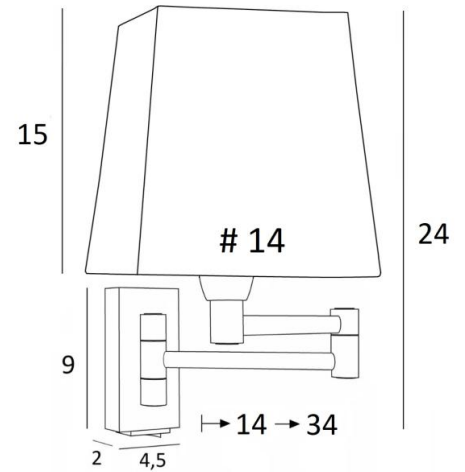

MAMMISI +SW

MAMMISI +SW in brushed bronze with lampshade in Stone Kaolin
(fabric from category 4)

MAMMISI is a classic and very decorative wall light can easily be placed in any interior. Practical with its double articulated arm. Small and discreet, it can be placed on the uprights of a bookcase or as a small bed light

OVERALL SIZES

H24cm L14cm |→14-34cm

BASE : 4,5 x 9 x 2cm

TECHNICAL DATA

One E14 fitting with ring. Dimmable wall light

Double arm, 180° adjustable

A rocker switch at the bottom of the box

A fixing plate for the wall box ([plan in PDF](#))