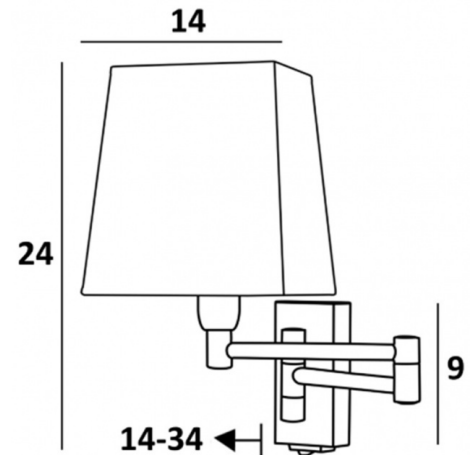

MAMMISI +SW #

MAMMISI +SW in brushed bronze with lampshade in Seta cerise (fabric from category 3)

**MAMMISI** is a classic and very decorative wall light can easily be placed in any interior  
Practical with its double articulated arm

Small and discreet, it can be placed on the uprights of a bookcase or as a small bed light

With its square lampshade, **MAMMISI** is often used as a reading light and with the large choice of materials and colors we offer, you will have no trouble finding the lampshade that will embellish your wall light and your interior. This model exists without switch, see **MAMMISI -SW #**

#### OVERALL SIZES

H24cm L14cm |→14-34cm

**BASE** : 4,5 x 9 x 2cm

#### TECHNICAL DATA

One E14 fitting with ring. Dimmable wall light

Double arm, 180° adjustable

A rocker switch at the bottom of the box

A fixing plate for the wall box ([plan in PDF](#))