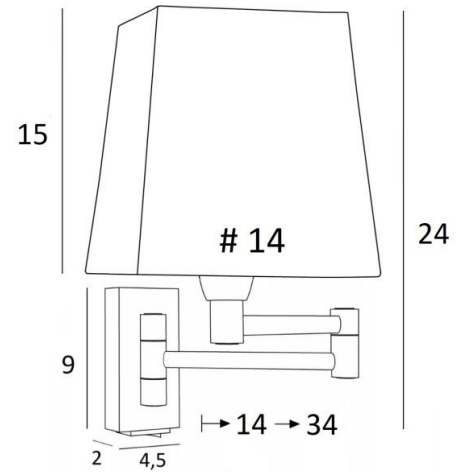

## MAMMISI +SW #

MAMMISI +SW in brushed bronze with lampshade in Stone Kaolin (fabric from category 4)

**MAMMISI** is a classic and very decorative wall light can easily be placed in any interior. Practical with its double articulated arm. Small and discreet, it can be placed on the uprights of a bookcase or as a small bed light

### OVERALL SIZES

H24cm L14cm |→14-34cm

**BASE** : 4,5 x 9 x 2cm

### TECHNICAL DATA

One E14 fitting with ring. Dimmable wall light

Double arm, 180° adjustable

A rocker switch at the bottom of the box

A fixing plate for the wall box ([plan in PDF](#))