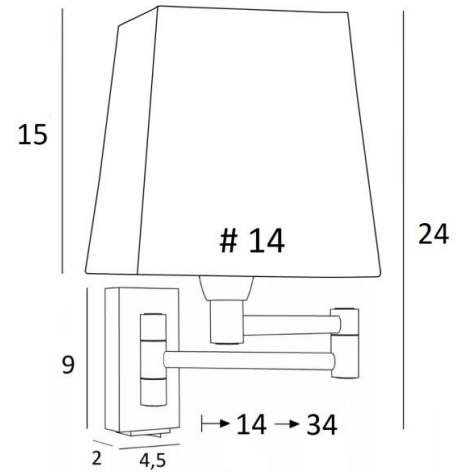

## MAMMISI +SW #

MAMMISI +SW in brushed bronze with lampshade in Stone Kaolin  
(fabric from category 4)

**MAMMISI** is a classic and very decorative wall light can easily be placed in any interior. Practical with its double articulated arm. Small and discreet, it can be placed on the uprights of a bookcase or as a small bed light

### OVERALL SIZES

H24cm L14cm |→14-34cm

**BASE** : 4,5 x 9 x 2cm

### TECHNICAL DATA

One E14 fitting with ring. Dimmable wall light

Double arm, 180° adjustable

A rocker switch at the bottom of the box

A fixing plate for the wall box ([plan in PDF](#))