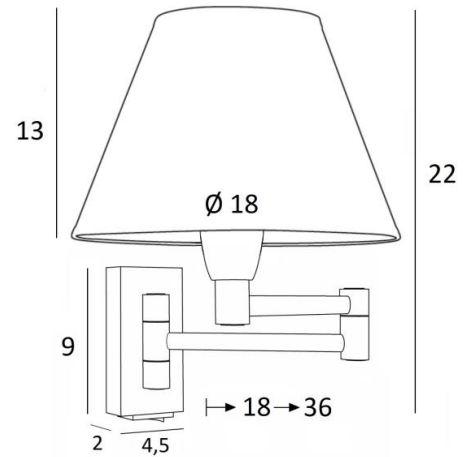

MAMMISI +SW o

MAMMISI in brushed chrome with lampshade in Esmaria Avoine (fabric from category 3)

MAMMISI is a classic and very decorative wall light can easily be placed in any interior. Practical with its double articulated arm. Small and discreet, it can be placed on the uprights of a bookcase or as a small bed light. With its conical lampshade, **MAMMISI** is often used as a reading light and for this lampshade, which will filter the light of the bulb while creating a nice warm atmosphere, we propose a large choice of colours and fabrics. This model exists without switch, see **MAMMISI -SW o**

OVERALL SIZES

H22cm L18cm |→18-36cm

BASE : 4,5 x 9 x 2cm

TECHNICAL DATA

One E14 fitting with ring. Dimmable wall light

Double arm, 180° adjustable

A rocker switch at the bottom of the box

A fixing plate for the wall box ([plan in PDF](#))

LAMPSHADE : SIZES & CODE

Ø9 - 18 - 13cm

Code: 1130 + fabric code

We propose more than 180 fabrics/materials/colors for lampshades

LIGHTING COLLECTION