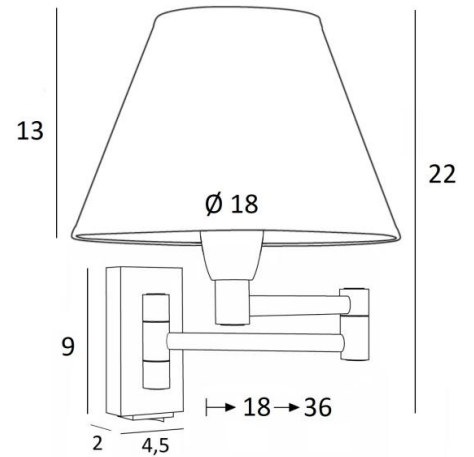

MAMMISI +SW o

MAMMISI in brushed chrome with lampshade in Esmaria Avoine (fabric from category 3)

MAMMISI is a classic and very decorative wall light can easily be placed in any interior
Practical with its double articulated arm

Small and discreet, it can be placed on the uprights of a bookcase or as a small bed light. With its round conical lampshade, **MAMMISI** is often used as a reading light and for this lampshade, which will filter the light of the bulb while creating a nice warm atmosphere, we propose a large choice of colors and materials. This model exists without switch, see **MAMMISI -SW o**

OVERALL SIZES

H22cm L18cm |→18-36cm

BASE : 4,5 x 9 x 2cm

TECHNICAL DATA

One E14 fitting with ring. Dimmable wall light

Double arm, 180° adjustable

A rocker switch at the bottom of the box

A fixing plate for the wall box ([plan in PDF](#))