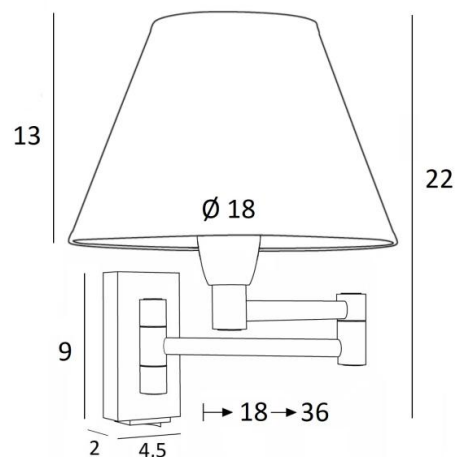

## MAMMISI +SW o

MAMMISI in brushed chrome with lampshade in Esmaria Avoine (fabric from category 3)

**MAMMISI** is a classic and very decorative wall light can easily be placed in any interior. Practical with its double articulated arm. Small and discreet, it can be placed on the uprights of a bookcase or as a small bed light. With its conical lampshade, **MAMMISI** is often used as a reading light and for this lampshade, which will filter the light of the bulb while creating a nice warm atmosphere, we propose a large choice of colours and fabrics. This model exists without switch, see **MAMMISI -SW o**

### OVERALL SIZES

H22cm L18cm |→18-36cm

**BASE** : 4,5 x 9 x 2cm

### TECHNICAL DATA

One E14 fitting with ring. Dimmable wall light

Double arm, 180° adjustable

A rocker switch at the bottom of the box

A fixing plate for the wall box ([plan in PDF](#))

### LAMPSHADE : SIZES & CODE

Ø9 - 18 - 13cm

Code: 1130 + fabric code

We propose more than 180 fabrics/materials/colors for lampshades

**LIGHTING COLLECTION**