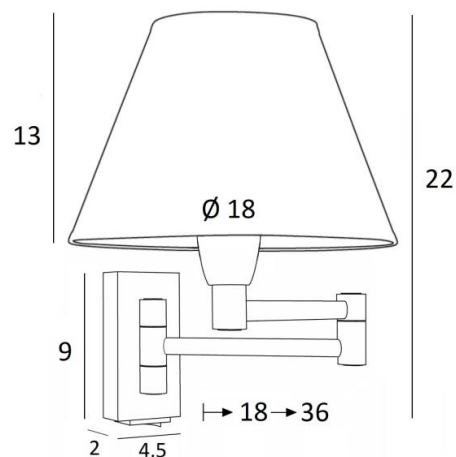

MAMMISI +SW o

MAMMISI in brushed chrome with lampshade in Esmaria Avoine (fabric from category 3)

MAMMISI is a classic and very decorative wall light can easily be placed in any interior. Practical with its double articulated arm. Small and discreet, it can be placed on the uprights of a bookcase or as a small bed light. With its conical lampshade, **MAMMISI** is often used as a reading light and for this lampshade, which will filter the light of the bulb while creating a nice warm atmosphere, we propose a large choice of colours and fabrics. This model exists without switch, see **MAMMISI -SW o**

OVERALL SIZES

H22cm L18cm |→18-36cm

BASE : 4,5 x 9 x 2cm

TECHNICAL DATA

One E14 fitting with ring. Dimmable wall light

Double arm, 180° adjustable

A rocker switch at the bottom of the box

A fixing plate for the wall box ([plan in PDF](#))

LAMPSHADE : SIZES & CODE

Ø9 - 18 - 13cm

Code: 1130 + fabric code

We propose more than 150 materials/colors for lampshades.

LIGHTING COLLECTION