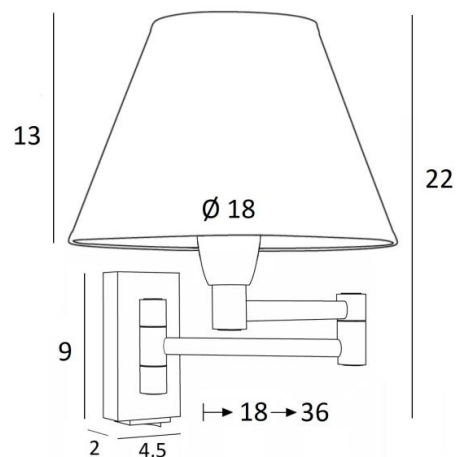

MAMMISI +SW o

MAMMISI in brushed chrome with lampshade in Esmaria Avoine (fabric from category 3)

MAMMISI is a classic and very decorative wall light can easily be placed in any interior. Practical with its double articulated arm. Small and discreet, it can be placed on the uprights of a bookcase or as a small bed light. With its conical lampshade, **MAMMISI** is often used as a reading light and for this lampshade, which will filter the light of the bulb while creating a nice warm atmosphere, we propose a large choice of colours and fabrics. This model exists without switch, see **MAMMISI -SW o**

OVERALL SIZES

H22cm L18cm |→18-36cm

BASE : 4,5 x 9 x 2cm

TECHNICAL DATA

One E14 fitting with ring. Dimmable wall light

Double arm, 180° adjustable

A rocker switch at the bottom of the box

A fixing plate for the wall box ([plan in PDF](#))

LAMPSHADE : SIZES & CODE

Ø9 - 18 - 13cm

Code: 1130 + fabric code

We propose more than 180 fabrics/materials/colors for lampshades

LIGHTING COLLECTION