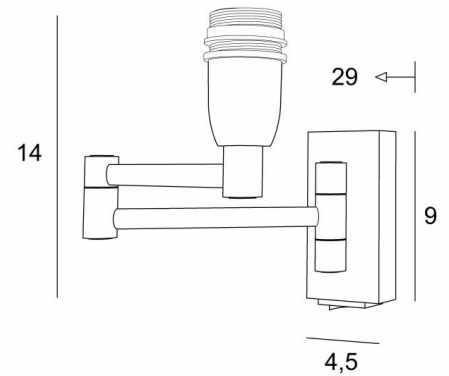

MAMMISI +SW

MAMMISI +SW in brushed bronze without lampshade

MAMMISI is a classic and very decorative wall light can easily be placed in any interior. Practical with its double articulated arm

Small and discreet, it can be placed on the uprights of a bookcase or as a small bed light

The articulated arm is designed to be fitted with a lampshade, which will filter the light of the bulb while creating a nice warm atmosphere. A large choice of colors and materials is available

This model exists without switch, see [MAMMISI -SW](#)

OVERALL SIZES

H14cm L4,5cm |→29cm

BASE

4,5 x 9 x 2cm

TECHNICAL DATA

One E14 fitting with ring

Double arm, 180° adjustable

Dimmable wall light