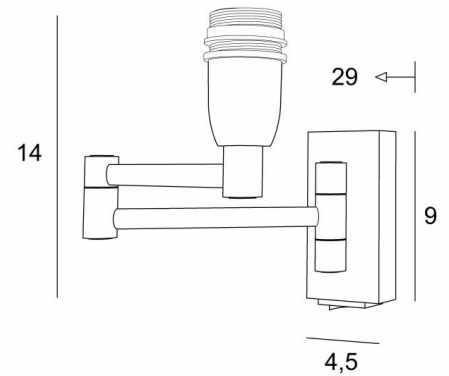

## MAMMISI +SW

MAMMISI +SW in brushed bronze without lampshade

**MAMMISI** is a classic and very decorative wall light can easily be placed in any interior. Practical with its double articulated arm

Small and discreet, it can be placed on the uprights of a bookcase or as a small bed light

### OVERALL SIZES

H14cm L4,5cm |→29cm

### BASE

4,5 x 9 x 2cm

### TECHNICAL DATA

One E14 fitting with ring

Double arm, 180° adjustable

Dimmable wall light

A rocker switch at the bottom of the box

A fixing plate for the wall box ([plan in PDF](#))