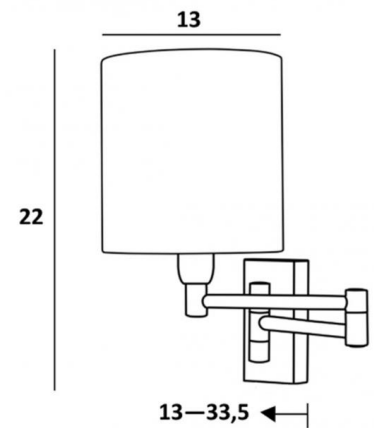

MAMMISI -SW cyl

MAMMISI -SW in brushed bronze with lampshade Palmier Pied de Poule (material from category 5)

MAMMISI is a classic and very decorative wall light can easily be placed in any interior Practical with its double articulated arm. Small and discreet, it can be placed on the uprights of a bookcase or as a small bed light With its square lampshade, **MAMMISI** is often used as a reading light and with the large choice of materials and colors we offer, you will have no trouble finding the lampshade that will embellish your wall light and your interior

This model exists with a rocker switch, see [MAMMISI +SW cyl](#)

OVERALL SIZES

H22cm L13cm |→13-33,5cm

BASE : 4,5 x 9 x 2cm

TECHNICAL DATA

One E14 fitting with ring. Dimmable wall light

Double arm, 180° adjustable

32 - Brushed chrome - 1130 032

LAMPSHADE : SIZES & CODE

Ø13 - 13 - 14cm

Code: 1200 + fabric code

We propose more than 150 materials/colors for lampshades.