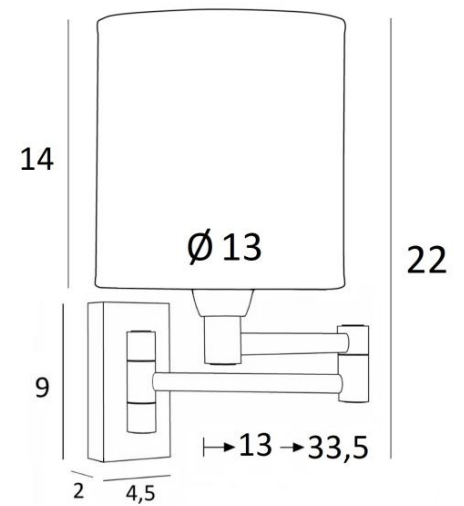

MAMMISI -SW cyl

MAMMISI -SW in brushed bronze with lampshade Palmier Pied de Poule (material from category 5)

MAMMISI is a classic and very decorative wall light can easily be placed in any interior Practical with its double articulated arm. Small and discreet, it can be placed on the uprights of a bookcase or as a small bed light With its square lampshade, **MAMMISI** is often used as a reading light and with the large choice of materials and colors we offer, you will have no trouble finding the lampshade that will embellish your wall light and your interior

This model exists with a rocker switch, see [MAMMISI +SW cyl](#)

OVERALL SIZES

H22cm L13cm |→13-33,5cm

BASE : 4,5 x 9 x 2cm

TECHNICAL DATA

One E14 fitting with ring. Dimmable wall light

Double arm, 180° adjustable

32 - Brushed chrome - 1130 032

LAMPSHADE : SIZES & CODE

Ø13 - 13 - 14cm

Code: 1200 + fabric code

We propose more than 150 materials/colors for lampshades.