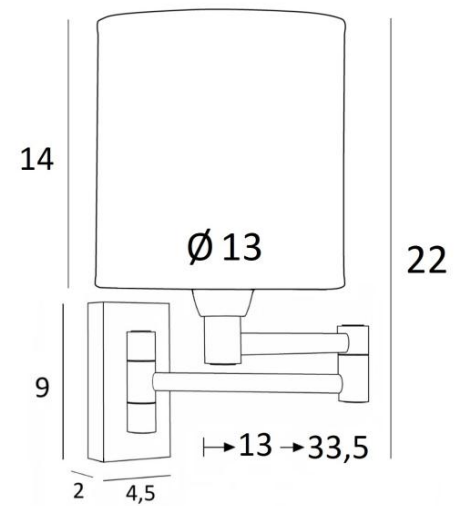

MAMMISI -SW cyl

MAMMISI -SW in brushed bronze with lampshade Palmier Pied de Poule (material from category 5)

MAMMISI is a classic and very decorative wall light can easily be placed in any interior Practical with its double articulated arm. Small and discreet, it can be placed on the uprights of a bookcase or as a small bed light With its square lampshade, **MAMMISI** is often used as a reading light and with the large choice of materials and colors we offer, you will have no trouble finding the lampshade that will embellish your wall light and your interior

This model exists with a rocker switch, see [MAMMISI +SW cyl](#)

OVERALL SIZES

H22cm L13cm |→13-33,5cm

BASE : 4,5 x 9 x 2cm

TECHNICAL DATA

One E14 fitting with ring. Dimmable wall light

Double arm, 180° adjustable

LAMPSHADE : SIZES & CODE

Ø13 - 13 - 14cm

Code: 1200 + fabric code

We propose more than 180 fabrics/materials/colors for lampshades