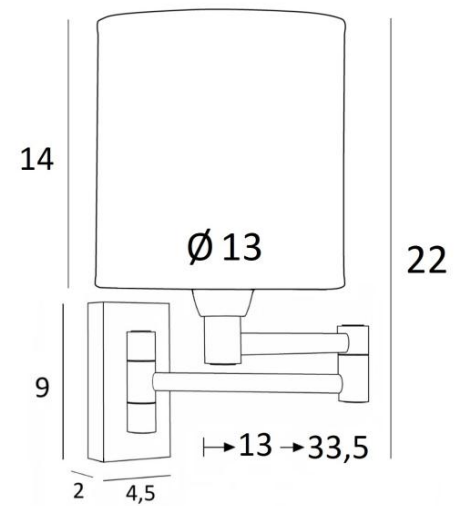

## MAMMISI -SW cyl

MAMMISI -SW in brushed bronze with lampshade Palmier Pied de Poule (material from category 5)

**MAMMISI** is a classic and very decorative wall light can easily be placed in any interior  
Practical with its double articulated arm. Small and discreet, it can be placed on the uprights of a bookcase or as a small bed light  
With its square lampshade, **MAMMISI** is often used as a reading light and with the large choice of materials and colors we offer, you will have no trouble finding the lampshade that will embellish your wall light and your interior

### OVERALL SIZES

H22cm L13cm |→13-33,5cm

**BASE** : 4,5 x 9 x 2cm

### TECHNICAL DATA

One E14 fitting with ring. Dimmable wall light

Double arm, 180° adjustable

Without switch

A fixing plate for the wall box ([plan in PDF](#))

### LAMPSHADE : SIZES & CODE

Ø13 - 13 - 14cm

Code: 1200 + fabric code

We propose more than 180 fabrics/materials/colors for lampshades