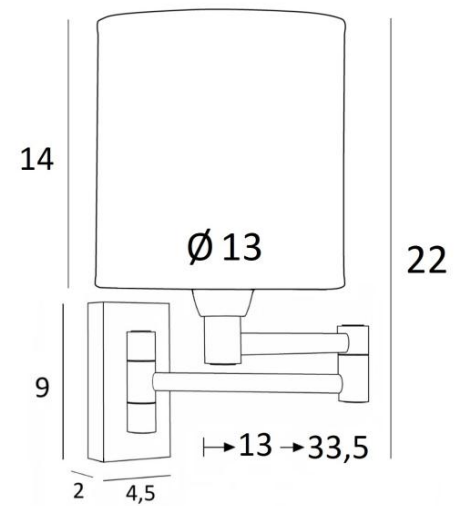

MAMMISI -SW cyl

MAMMISI -SW in brushed bronze with lampshade Palmier Pied de Poule (material from category 5)

MAMMISI is a classic and very decorative wall light can easily be placed in any interior Practical with its double articulated arm. Small and discreet, it can be placed on the uprights of a bookcase or as a small bed light With its square lampshade, **MAMMISI** is often used as a reading light and with the large choice of materials and colors we offer, you will have no trouble finding the lampshade that will embellish your wall light and your interior

This model exists with a rocker switch, see [MAMMISI +SW cyl](#)

OVERALL SIZES

H22cm L13cm |→13-33,5cm

BASE : 4,5 x 9 x 2cm

TECHNICAL DATA

One E14 fitting with ring. Dimmable wall light

Double arm, 180° adjustable

LAMPSHADE : SIZES & CODE

Ø13 - 13 - 14cm

Code: 1200 + fabric code

We propose more than 150 materials/colors for lampshades.