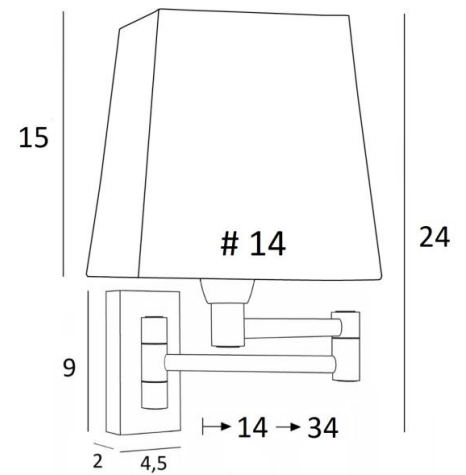

MAMMISI -SW

MAMMISI -SW in brushed bronze with lampshade in Jacinthe Naturelle (material from category 5)

MAMMISI is a classic and very decorative wall light can easily be placed in any interior Practical with its double articulated arm. Small and discreet, it can be placed on the uprights of a bookcase or as a small bed light With its square lampshade, **MAMMISI** is often used as a reading light and with the large choice of materials and colors we offer, you will have no trouble finding the lampshade that will embellish your wall light and your interior

This model exists with a rocker switch, see [MAMMISI +SW #](#)

OVERALL SIZES

H24cm L14cm |→14-34cm

BASE : 4,5 x 9 x 2cm

TECHNICAL DATA

One E14 fitting with ring. Dimmable wall light

Double arm, 180° adjustable