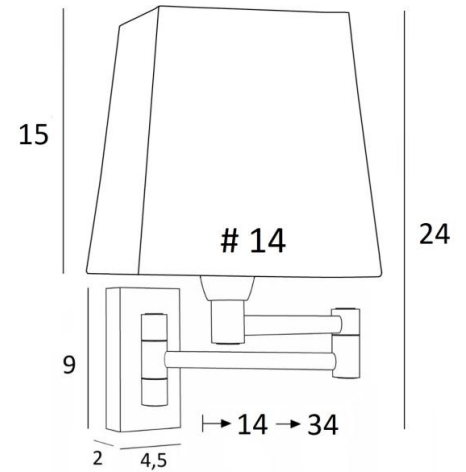

## MAMMISI -SW #

MAMMISI -SW in brushed bronze with lampshade in Jacinthe Naturelle (material from category 5)

**MAMMISI** is a classic and very decorative wall light can easily be placed in any interior  
Practical with its double articulated arm. Small and discreet, it can be placed on the uprights of a  
bookcase or as a small bed light  
With its square lampshade, **MAMMISI** is often used as a reading light and with the large choice of  
materials and colors we offer, you will have no trouble finding the lampshade that will embellish your wall  
light and your interior

### OVERALL SIZES

H24cm L14cm |→14-34cm

**BASE** : 4,5 x 9 x 2cm

### TECHNICAL DATA

One E14 fitting with ring. Dimmable wall light

Double arm, 180° adjustable

Without switch

A fixing plate for the wall box ([plan in PDF](#))

### LAMPSHADE : SIZES & CODE

#11 - 14 - 15cm

Code: 1303 + fabric code

We propose more than 180 fabrics/materials/colors for lampshades