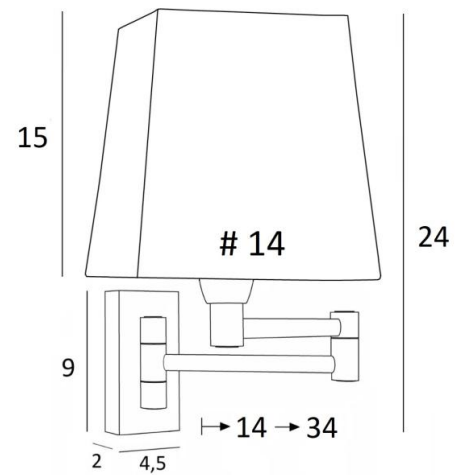

MAMMISI -SW

MAMMISI -SW in brushed bronze with lampshade in Jacinthe Naturelle (material from category 5)

MAMMISI is a classic and very decorative wall light can easily be placed in any interior
Practical with its double articulated arm. Small and discreet, it can be placed on the uprights of a bookcase or as a small bed light
With its square lampshade, **MAMMISI** is often used as a reading light and with the large choice of materials and colors we offer, you will have no trouble finding the lampshade that will embellish your wall light and your interior

This model exists with a rocker switch, see [MAMMISI +SW #](#)

OVERALL SIZES

H24cm L14cm |→14-34cm

BASE : 4,5 x 9 x 2cm

TECHNICAL DATA

One E14 fitting with ring. Dimmable wall light

Double arm, 180° adjustable

LAMPSHADE : SIZES & CODE

#11 - 14 - 15cm

Code: 1303 + fabric code

We propose more than 180 fabrics/materials/colors for lampshades