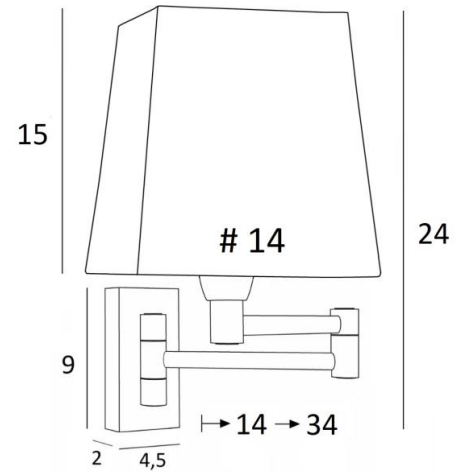

MAMMISI -SW

MAMMISI -SW in brushed bronze with lampshade in Jacinthe Naturelle (material from category 5)

MAMMISI is a classic and very decorative wall light can easily be placed in any interior Practical with its double articulated arm. Small and discreet, it can be placed on the uprights of a bookcase or as a small bed light With its square lampshade, **MAMMISI** is often used as a reading light and with the large choice of materials and colors we offer, you will have no trouble finding the lampshade that will embellish your wall light and your interior

This model exists with a rocker switch, see **MAMMISI +SW #**

OVERALL SIZES

H24cm L14cm |→14-34cm

BASE : 4,5 x 9 x 2cm

TECHNICAL DATA

One E14 fitting with ring. Dimmable wall light

Double arm, 180° adjustable