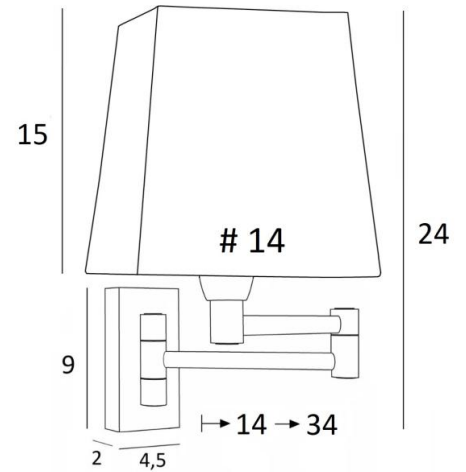

MAMMISI -SW

MAMMISI -SW in brushed bronze with lampshade in Jacinthe Naturelle (material from category 5)

MAMMISI is a classic and very decorative wall light can easily be placed in any interior Practical with its double articulated arm. Small and discreet, it can be placed on the uprights of a bookcase or as a small bed light With its square lampshade, **MAMMISI** is often used as a reading light and with the large choice of materials and colors we offer, you will have no trouble finding the lampshade that will embellish your wall light and your interior

This model exists with a rocker switch, see [MAMMISI +SW #](#)

OVERALL SIZES

H24cm L14cm |→14-34cm

BASE : 4,5 x 9 x 2cm

TECHNICAL DATA

One E14 fitting with ring. Dimmable wall light

Double arm, 180° adjustable