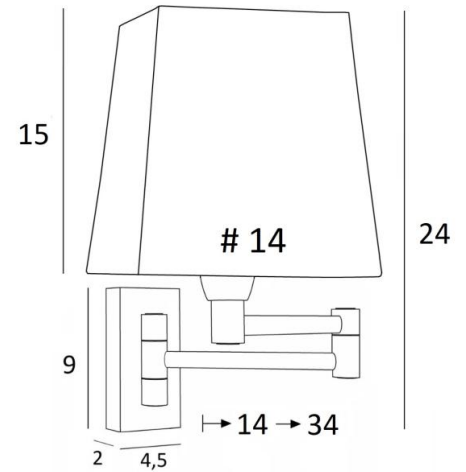

MAMMISI -SW

MAMMISI -SW in brushed bronze with lampshade in Jacinthe Naturelle (material from category 5)

MAMMISI is a classic and very decorative wall light can easily be placed in any interior Practical with its double articulated arm. Small and discreet, it can be placed on the uprights of a bookcase or as a small bed light
With its square lampshade, **MAMMISI** is often used as a reading light and with the large choice of materials and colors we offer, you will have no trouble finding the lampshade that will embellish your wall light and your interior

This model exists with a rocker switch, see **MAMMISI +SW #**

OVERALL SIZES

H24cm L14cm |→14-34cm

BASE : 4,5 x 9 x 2cm

TECHNICAL DATA

One E14 fitting with ring. Dimmable wall light

Double arm, 180° adjustable