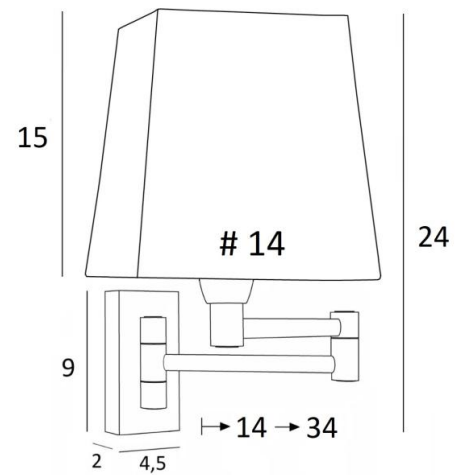

## MAMMISI -SW #

MAMMISI -SW in brushed bronze with lampshade in Jacinthe Naturelle (material from category 5)

**MAMMISI** is a classic and very decorative wall light can easily be placed in any interior Practical with its double articulated arm. Small and discreet, it can be placed on the uprights of a bookcase or as a small bed light With its square lampshade, **MAMMISI** is often used as a reading light and with the large choice of materials and colors we offer, you will have no trouble finding the lampshade that will embellish your wall light and your interior

### OVERALL SIZES

H24cm L14cm |→14-34cm

**BASE** : 4,5 x 9 x 2cm

### TECHNICAL DATA

One E14 fitting with ring. Dimmable wall light

Double arm, 180° adjustable

Without switch

A fixing plate for the wall box ([plan in PDF](#))

### LAMPSHADE : SIZES & CODE

#11 - 14 - 15cm

Code: 1303 + fabric code

We propose more than 180 fabrics/materials/colors for lampshades