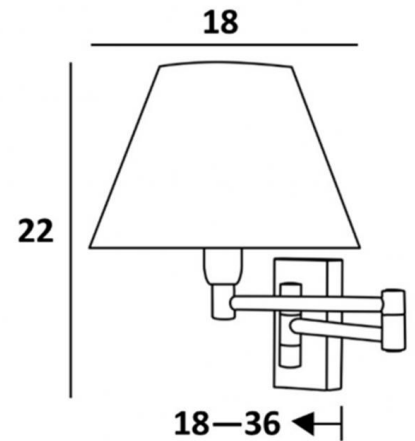

MAMMISI -SW o

MAMMISI -SW in polished chrome with lampshade in Coton gris (fabric from category 1)

This highly decorative luminaire is a must-have for most interior decorations. It can be used as a bed lamp or placed on the amounts of a bookcase.

A small wall lamp with a double articulated arm, an E14 fitting with ring and a round conical lampshade. This model is available with a rocker switch under the base.

OVERALL SIZES

H22cm L18cm |→18-36cm

BASE

4,5 x 9 x 2cm

TECHNICAL DATA

One E14 fitting with ring

Double arm, 180° adjustable

Dimmable wall lamp

Without switch

A fixing plate for the wall box (plan in PDF)

AVAILABLE METAL FINISHES AND CODES

 20 - Polished brass - 1130 020

 29 - Brushed bronze - 1130 029

 31 - Polished chrome - 1130 031

 32 - Brushed chrome - 1130 032

LAMPSHADE : SIZES & CODE

Ø9 - 18 - 13cm

Code: 1130 + fabric code

We offer more than 150 materials and colors