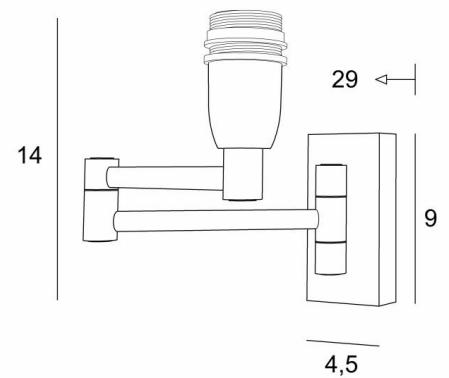

MAMMISI -SW

MAMMISI -SW in brushed bronze without lampshade

MAMMISI is a classic and very decorative wall light can easily be placed in any interior Practical with its double articulated arm. Small and discreet, she can be placed on the uprights of a bookcase or as a small bed light
The articulated arm is designed to be fitted with a lampshade, which will filter the light of the bulb while creating a nice warm atmosphere. A large choice of colors and materials is available
This model exists with a rocker switch, see [MAMMISI +SW](#)

OVERALL SIZES

H14cm L4,5cm |→29cm

BASE

4,5 x 9 x 2cm

TECHNICAL DATA

One E14 fitting with ring
Double arm, 180° adjustable
Dimmable wall light
Without switch
A fixing plate for the wall box ([plan in PDF](#))