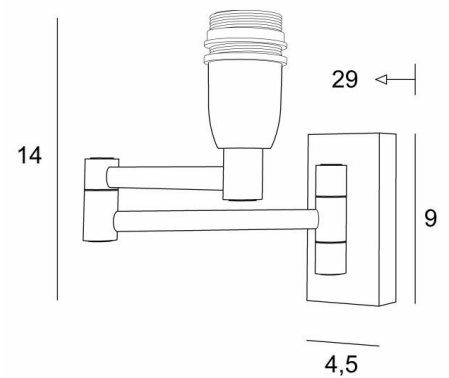

MAMMISI -SW

MAMMISI -SW in brushed bronze without lampshade

MAMMISI is a classic and very decorative wall light can easily be placed in any interior
Practical with its double articulated arm. Small and discreet, she can be placed on the uprights of a bookcase or as a small bed light
The articulated arm is designed to be fitted with a lampshade, which will filter the light of the bulb while creating a nice warm atmosphere. A large choice of colors and materials is available
This model exists with a rocker switch, see [MAMMISI +SW](#)

OVERALL SIZES

H14cm L4,5cm |→29cm

BASE

4,5 x 9 x 2cm

TECHNICAL DATA

One E14 fitting with ring
Double arm, 180° adjustable
Dimmable wall light
Without switch
A fixing plate for the wall box ([plan in PDF](#))