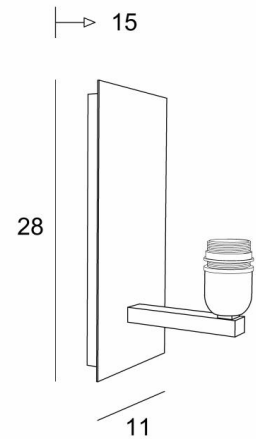

## DENDOUR

DENDOUR in brushed bronze without lampshade

**DENDOUR** is a large wall light. It is possible to install a large lampshade for a larger brightness. She is perfect for decorating your interior with elegance, its design is sober and pure. This high quality fixture, manufactured with great care from brass, is enriched with beautiful finishes. **DENDOUR** is offered with lampshades of different shapes. Thanks to a wide choice of fabrics, materials and colors, you can easily personalise this wall light in your interior.

### OVERALL SIZES

H28cm L11cm |→15cm

### BASE

Plate : 11 x 28cm

Box : 7,5 x 24,5 x 2cm