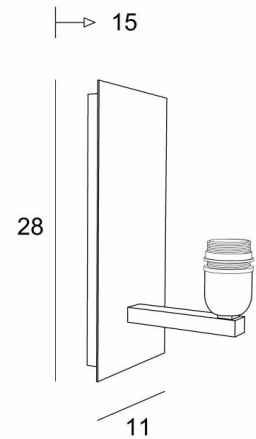

DENDOUR

DENDOUR in brushed bronze without lampshade

DENDOUR is a large wall light. It is possible to install a large lampshade for a larger brightness. She is perfect for decorating your interior with elegance, its design is sober and pure. This high quality fixture, manufactured with great care from brass, is enriched with beautiful finishes. **DENDOUR** is offered with lampshades of different shapes. Thanks to a wide choice of fabrics, materials and colors, you can easily personalise this wall light in your interior.

OVERALL SIZES

H28cm L11cm |→15cm

BASE

Plate : 11 x 28cm

Box : 7,5 x 24,5 x 2cm

TECHNICAL DATA

One E27 fitting with ring

Dimmable wall light