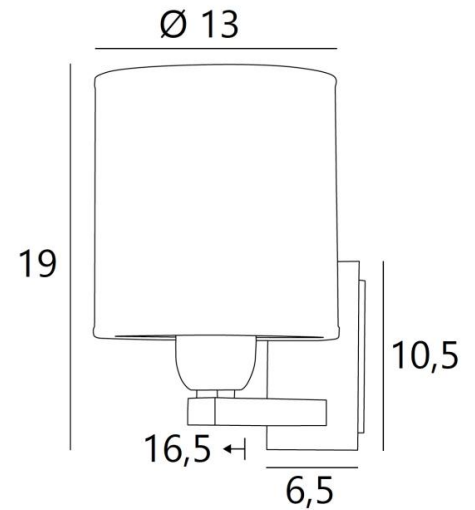

RAMOSE 1 cyl

RAMOSE 1 in brushed bronze with lampshade in Parma Cendré (fabric from category 4)

RAMOSE 1 cyl is one of the many iconic wall lights in the **Lighting Collection**

With her clean design and contemporary look, this wall light is perfect for decorating your home with sobriety and elegance

This beautiful wall light is available in several remarkable finishes, in two sizes and differently shaped lampshades

It also exists in a larger model, see [RAMOSE 2 cyl](#)

OVERALL SIZES

H19cm L13cm |→16,5cm

BASE

Plate: 6,5 x 10,5cm Box: 4,5 x 8,5 x 2cm

TECHNICAL DATA

One E27 fitting with ring

Dimmable wall light

A fixing plate for the wall box ([plan in PDF](#))

AVAILABLE METAL FINISHES AND CODES

25 - Brushed brass - 1150 025

28 - Light bronze - 1150 028

29 - Brushed bronze - 1150 029

32 - Brushed chrome - 1150 032

LAMPSHADE : SIZES & CODE

Ø13 - 13 - 14cm

Code: 1201 + fabric code

We propose more than 150 materials/colors for lampshades.