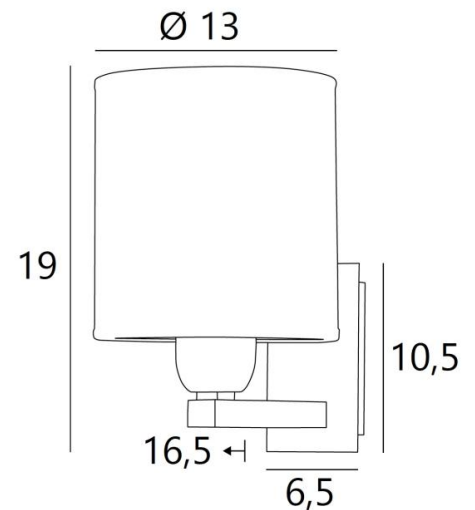

RAMOSE 1 cyl is one of the many iconic wall lights in the **Lighting Collection**

With her clean design and contemporary look, this wall light is perfect for decorating your home with sobriety and elegance

For the round cylindrical lampshade, which will create a warm atmosphere and brings a beautiful brightness, we suggest you to choose between many materials, fabrics and colors. This will allow you to better integrate her into your decoration

This beautiful wall light is available in several remarkable finishes, in two sizes and differently shaped lampshades

It also exists in a larger model, see [RAMOSE 2 cyl](#)

OVERALL SIZES

H19cm L13cm |→16,5cm

BASE

Plate: 6,5 x 10,5cm Box: 4,5 x 8,5 x 2cm

TECHNICAL DATA

One E27 fitting with ring

Dimmable wall light

A fixing plate for the wall box ([plan in PDF](#))

AVAILABLE METAL FINISHES AND CODES

25 - Brushed brass - 1150 025

28 - Light bronze - 1150 028

29 - Brushed bronze - 1150 029

32 - Brushed chrome - 1150 032

LAMPSHADE : SIZES & CODE

Ø13 - 13 - 14cm

Code: 1201 + fabric code

We propose more than 180 fabrics/materials/colors for lampshades

LIGHTING COLLECTION