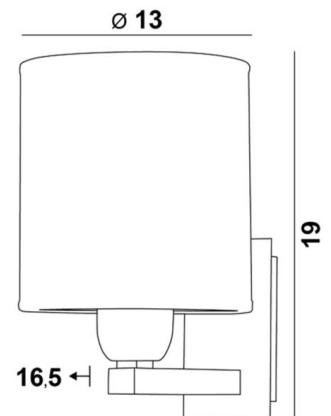

RAMOSE 1 cyl

RAMOSE 1 in brushed bronze with lampshade in Parma Cendré (fabric from category 4)

RAMOSE 1 cyl is one of the many iconic wall lights in the **Lighting Collection**

With her clean design and contemporary look, this wall light is perfect for decorating your home with sobriety and elegance

This beautiful wall light is available in several remarkable finishes, in two sizes and differently shaped lampshades

It also exists in a larger model, see [RAMOSE 2 cyl](#)

OVERALL SIZES

H19cm L13cm |→16,5cm

BASE

Plate : 6,5 x 10,5cm

Box : 4,5 x 8,5 x 2cm

TECHNICAL DATA

One E27 fitting with ring

Dimmable wall light

A fixing plate for the wall box ([plan in PDF](#))

AVAILABLE METAL FINISHES AND CODES

28 - Light bronze - 1150 028

29 - Brushed bronze - 1150 029

32 - Brushed chrome - 1150 032

LAMPSHADE : SIZES & CODE

Ø13 - 13 - 14cm

Code: 1201 + fabric code

We propose more than 150 materials/colors for lampshades.