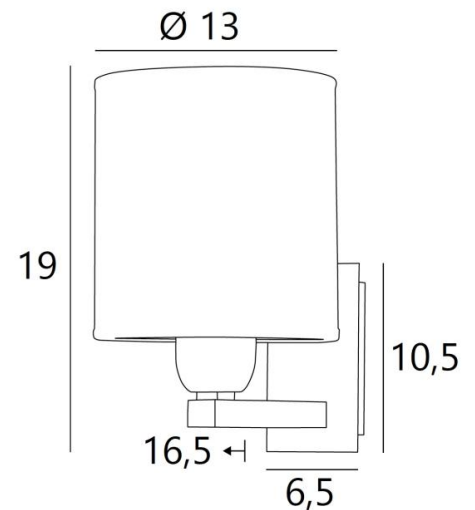

RAMOSE 1 cyl

RAMOSE 1 in brushed bronze with lampshade in Parma Cendré (fabric from category 4)

RAMOSE 1 cyl is one of the many iconic wall lights in the **Lighting Collection**

With her clean design and contemporary look, this wall light is perfect for decorating your home with sobriety and elegance

This beautiful wall light is available in several remarkable finishes, in two sizes and differently shaped lampshades

It also exists in a larger model, see [RAMOSE 2 cyl](#)

OVERALL SIZES

H19cm L13cm |→16,5cm

BASE

Plate: 6,5 x 10,5cm Box: 4,5 x 8,5 x 2cm

TECHNICAL DATA

One E27 fitting with ring

Dimmable wall light

A fixing plate for the wall box ([plan in PDF](#))

AVAILABLE METAL FINISHES AND CODES

25 - Brushed brass - 1150 025

28 - Light bronze - 1150 028

29 - Brushed bronze - 1150 029

32 - Brushed chrome - 1150 032

LAMPSHADE : SIZES & CODE

Ø13 - 13 - 14cm

Code: 1201 + fabric code

We propose more than 180 fabrics/materials/colors for lampshades