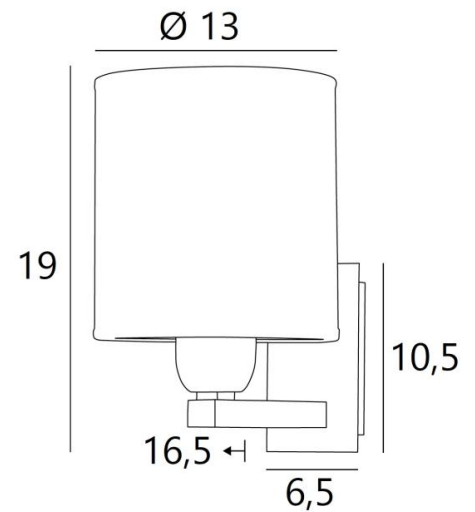

RAMOSE 1 cyl

RAMOSE 1 in brushed bronze with lampshade in Parma Cendré (fabric from category 4)

RAMOSE 1 cyl is one of the many iconic wall lights in the **Lighting Collection**

With her clean design and contemporary look, this wall light is perfect for decorating your home with sobriety and elegance

This beautiful wall light is available in several remarkable finishes, in two sizes and differently shaped lampshades

It also exists in a larger model, see [RAMOSE 2 cyl](#)

OVERALL SIZES

H19cm L13cm |→16,5cm

BASE

Plate: 6,5 x 10,5cm Box: 4,5 x 8,5 x 2cm

TECHNICAL DATA

One E27 fitting with ring

Dimmable wall light

A fixing plate for the wall box ([plan in PDF](#))

AVAILABLE METAL FINISHES AND CODES

25 - Brushed brass - 1150 025

28 - Light bronze - 1150 028

29 - Brushed bronze - 1150 029

32 - Brushed chrome - 1150 032

LAMPSHADE : SIZES & CODE

Ø13 - 13 - 14cm

Code: 1201 + fabric code

We propose more than 180 fabrics/materials/colors for lampshades