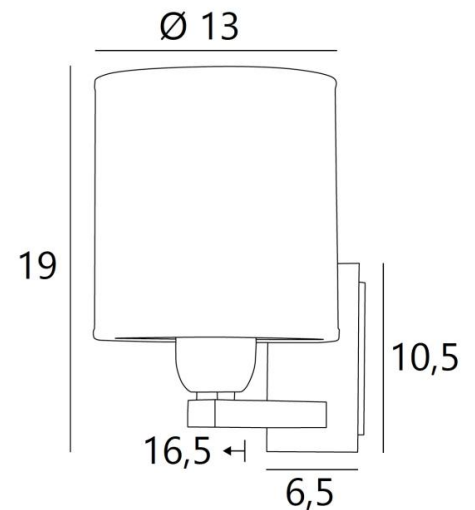

RAMOSE 1 cyl

RAMOSE 1 in brushed bronze with lampshade in Parma Cendré (fabric from category 4)

RAMOSE 1 cyl is one of the many iconic wall lights in the **Lighting Collection**

With her clean design and contemporary look, this wall light is perfect for decorating your home with sobriety and elegance

This beautiful wall light is available in several remarkable finishes, in two sizes and differently shaped lampshades

It also exists in a larger model, see [RAMOSE 2 cyl](#)

OVERALL SIZES

H19cm L13cm |→16,5cm

BASE

Plate: 6,5 x 10,5cm Box: 4,5 x 8,5 x 2cm

TECHNICAL DATA

One E27 fitting with ring

Dimmable wall light

A fixing plate for the wall box ([plan in PDF](#))

AVAILABLE METAL FINISHES AND CODES

28 - Light bronze - 1150 028

29 - Brushed bronze - 1150 029

33 - Brushed nickel - 1150 033

LAMPSHADE : SIZES & CODE

Ø13 - 13 - 14cm

Code: 1201 + fabric code

We propose more than 180 fabrics/materials/colors for lampshades