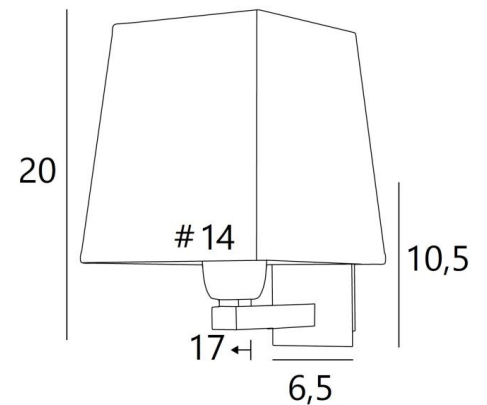

RAMOSE 1

RAMOSE 1 in brushed bronze with lampshade in Raphia Banane (material from category 3)

RAMOSE 1 # is one of the many iconic wall lights in the **Lighting Collection**

With her clean design and contemporary look, this wall light is perfect for decorating your home with sobriety and elegance

This beautiful wall light is available in several remarkable finishes, in two sizes and differently shaped lampshades

It also exists in a larger model, see [RAMOSE 2 #](#)

OVERALL SIZES

H20cm L14cm |→17cm

BASE

Plate: 6,5 x 10,5cm Box: 4,5 x 8,5 x 2cm

TECHNICAL DATA

One E27 fitting with ring

Dimmable wall light

A fixing plate for the wall box ([plan in PDF](#))

AVAILABLE METAL FINISHES AND CODES

28 - Light bronze - 1150 028