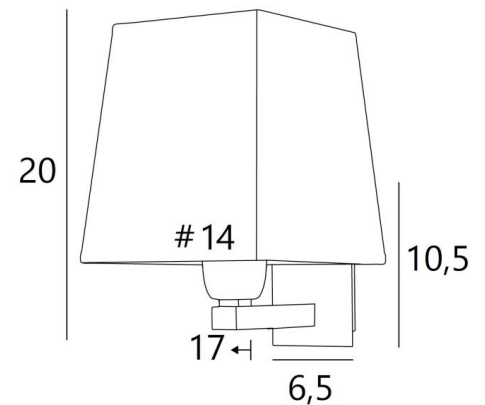

RAMOSE 1

RAMOSE 1 in brushed bronze with lampshade in Raphia Banane (material from category 3)

RAMOSE 1 # is one of the many iconic wall lights in the **Lighting Collection**

With her clean design and contemporary look, this wall light is perfect for decorating your home with sobriety and elegance

This beautiful wall light is available in several remarkable finishes, in two sizes and differently shaped lampshades

It also exists in a larger model, see [RAMOSE 2 #](#)

OVERALL SIZES

H20cm L14cm |→17cm

BASE

Plate: 6,5 x 10,5cm Box: 4,5 x 8,5 x 2cm

TECHNICAL DATA

One E27 fitting with ring

Dimmable wall light

A fixing plate for the wall box ([plan in PDF](#))

AVAILABLE METAL FINISHES AND CODES

25 - Brushed brass - 1150 025