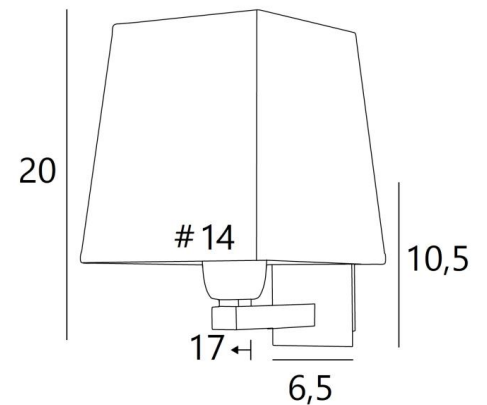

RAMOSE 1

RAMOSE 1 in brushed bronze with lampshade in Raphia Banane (material from category 3)

RAMOSE 1 # is one of the many iconic wall lights in the **Lighting Collection**

With her clean design and contemporary look, this wall light is perfect for decorating your home with sobriety and elegance

This beautiful wall light is available in several remarkable finishes, in two sizes and differently shaped lampshades

It also exists in a larger model, see [RAMOSE 2 #](#)

OVERALL SIZES

H20cm L14cm |→17cm

BASE

Plate: 6,5 x 10,5cm Box: 4,5 x 8,5 x 2cm

TECHNICAL DATA

One E27 fitting with ring

Dimmable wall light

A fixing plate for the wall box ([plan in PDF](#))

AVAILABLE METAL FINISHES AND CODES

25 - Brushed brass - 1150 025