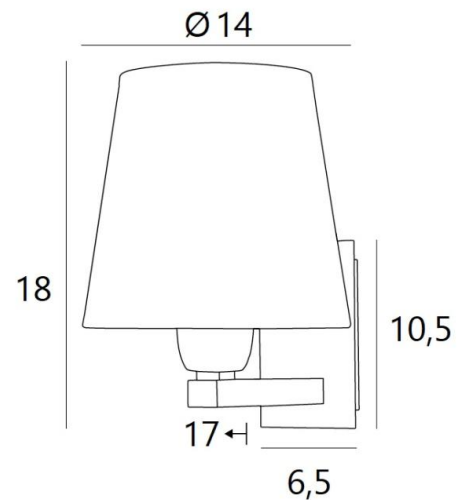

## RAMOSE 1 o

RAMOSE 1 in brushed bronze with lampshade in Trento basalte (fabric from category 3)

### OVERALL SIZES

H18cm L14cm |→17cm

### BASE

Plate: 6,5 x 10,5cm      Box: 4,5 x 8,5 x 2cm

### LAMPSHADE : SIZES & CODE

Ø10 - 14 - 13cm

Code: 1101 + fabric code

We propose more than 180 fabrics/materials/colors for lampshades