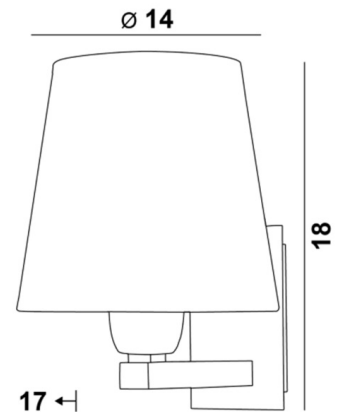

RAMOSE 1 o

RAMOSE 1 in brushed bronze with lampshade in Trento basalte (fabric from category 3)

RAMOSE 1 o is one of the many iconic wall lights in the **Lighting Collection**

With her clean design and contemporary look, this wall light is perfect for decorating your home with sobriety and elegance

This beautiful wall light is available in several remarkable finishes, in two sizes and differently shaped lampshades

It also exists in a larger model, see [RAMOSE 2 o](#)

OVERALL SIZES

H18cm L14cm |→17cm

BASE

Plate : 6,5 x 10,5cm

Box : 4,5 x 8,5 x 2cm

TECHNICAL DATA

One E27 fitting with ring

Dimmable wall light

A fixing plate for the wall box ([plan in PDF](#))

AVAILABLE METAL FINISHES AND CODES

28 - Light bronze - 1150 028

29 - Brushed bronze - 1150 029

32 - Brushed chrome - 1150 032

LAMPSHADE : SIZES & CODE

Ø10 - 14 - 13cm

Code: 1101 + fabric code

We propose more than 150 materials/colors for lampshades.