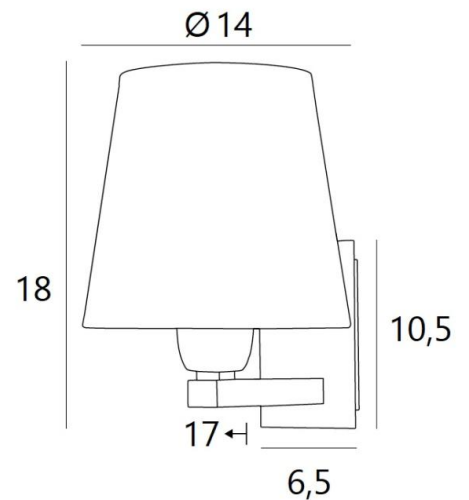

RAMOSE 1 o

RAMOSE 1 in brushed bronze with lampshade in Trento basalte (fabric from category 3)

RAMOSE 1 o is one of the many iconic wall lights in the **Lighting Collection**

With her clean design and contemporary look, this wall light is perfect for decorating your home with sobriety and elegance

This beautiful wall light is available in several remarkable finishes, in two sizes and differently shaped lampshades

It also exists in a larger model, see [RAMOSE 2 o](#)

OVERALL SIZES

H18cm L14cm |→17cm

BASE

Plate: 6,5 x 10,5cm Box: 4,5 x 8,5 x 2cm

TECHNICAL DATA

One E27 fitting with ring

Dimmable wall light

A fixing plate for the wall box ([plan in PDF](#))

AVAILABLE METAL FINISHES AND CODES

25 - Brushed brass - 1150 025

28 - Light bronze - 1150 028

29 - Brushed bronze - 1150 029

32 - Brushed chrome - 1150 032

LAMPSHADE : SIZES & CODE

Ø10 - 14 - 13cm

Code: 1101 + fabric code

We propose more than 180 fabrics/materials/colors for lampshades