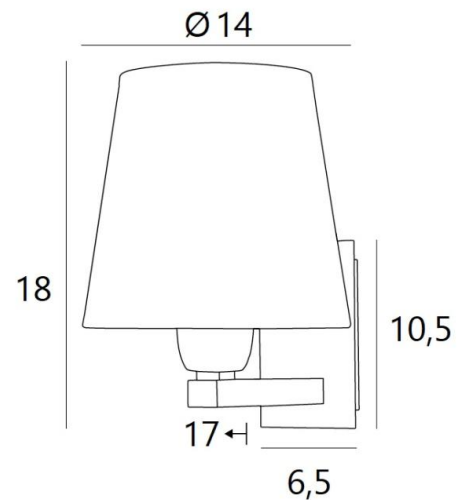

RAMOSE 1 o

RAMOSE 1 in brushed bronze with lampshade in Trento basalte (fabric from category 3)

RAMOSE 1 o is one of the many iconic wall lights in the **Lighting Collection**

With her clean design and contemporary look, this wall light is perfect for decorating your home with sobriety and elegance

This beautiful wall light is available in several remarkable finishes, in two sizes and differently shaped lampshades

It also exists in a larger model, see [RAMOSE 2 o](#)

OVERALL SIZES

H18cm L14cm |→17cm

BASE

Plate: 6,5 x 10,5cm Box: 4,5 x 8,5 x 2cm

TECHNICAL DATA

One E27 fitting with ring

Dimmable wall light

A fixing plate for the wall box ([plan in PDF](#))

AVAILABLE METAL FINISHES AND CODES

25 - Brushed brass - 1150 025

28 - Light bronze - 1150 028

29 - Brushed bronze - 1150 029

32 - Brushed chrome - 1150 032

LAMPSHADE : SIZES & CODE

Ø10 - 14 - 13cm

Code: 1101 + fabric code

We propose more than 150 materials/colors for lampshades.