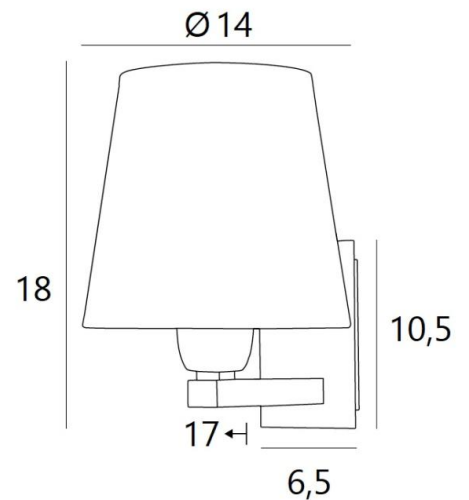

RAMOSE 1 o

RAMOSE 1 in brushed bronze with lampshade in Trento basalte (fabric from category 3)

RAMOSE 1 o is one of the many iconic wall lights in the **Lighting Collection**

With her clean design and contemporary look, this wall light is perfect for decorating your home with sobriety and elegance

This beautiful wall light is available in several remarkable finishes, in two sizes and differently shaped lampshades

It also exists in a larger model, see [RAMOSE 2 o](#)

OVERALL SIZES

H18cm L14cm |→17cm

BASE

Plate: 6,5 x 10,5cm Box: 4,5 x 8,5 x 2cm

TECHNICAL DATA

One E27 fitting with ring

Dimmable wall light

A fixing plate for the wall box ([plan in PDF](#))

AVAILABLE METAL FINISHES AND CODES

28 - Light bronze - 1150 028

29 - Brushed bronze - 1150 029

33 - Brushed nickel - 1150 033

LAMPSHADE : SIZES & CODE

Ø10 - 14 - 13cm

Code: 1101 + fabric code

We propose more than 180 fabrics/materials/colors for lampshades