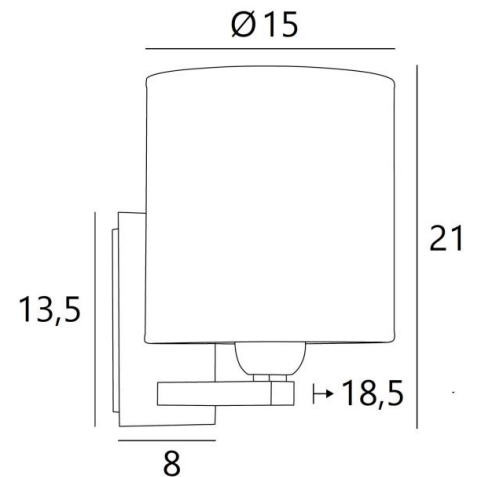

RAMOSE 2 cyl is one of the many iconic wall lights in the **Lighting Collection**

With her clean design and contemporary look, this wall light is perfect for decorating your home with sobriety and elegance

For the round cylindrical lampshade, which will create a warm atmosphere and brings a beautiful brightness, we suggest you to choose between many materials, fabrics and colors. This will allow you to better integrate her into your decoration

This beautiful wall light is available in several remarkable finishes, in two sizes and differently shaped lampshades

It also exists in a smaller model, see [RAMOSE 1 cyl](#)

OVERALL SIZES

H21cm L15cm |→18,5cm

BASE

Plate: 8 x 13,5cm Box: 6 x 11,5 x 2cm

TECHNICAL DATA

One E27 fitting with ring

Dimmable wall light

A fixing plate for the wall box ([plan in PDF](#))

AVAILABLE METAL FINISHES AND CODES

25 - Brushed brass - 1151 025

28 - Light bronze - 1151 028

29 - Brushed bronze - 1151 029

32 - Brushed chrome - 1151 032

LAMPSHADE : SIZES & CODE

Ø15 - 15 - 16cm

Code: 1204 + fabric code

We propose more than 150 materials/colors for lampshades.

LIGHTING COLLECTION