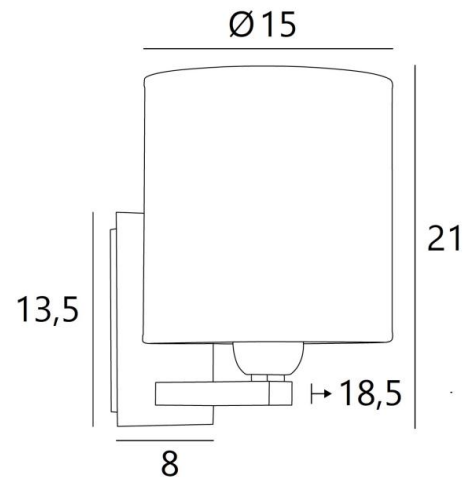

RAMOSE 2 cyl is one of the many iconic wall lights in the **Lighting Collection**

With her clean design and contemporary look, this wall light is perfect for decorating your home with sobriety and elegance

For the round cylindrical lampshade, which will create a warm atmosphere and brings a beautiful brightness, we suggest you to choose between many materials, fabrics and colors. This will allow you to better integrate her into your decoration

This beautiful wall light is available in several remarkable finishes, in two sizes and differently shaped lampshades

It also exists in a smaller model, see [RAMOSE 1 cyl](#)

OVERALL SIZES

H21cm L15cm |→18,5cm

BASE

Plate: 8 x 13,5cm Box: 6 x 11,5 x 2cm

TECHNICAL DATA

One E27 fitting with ring

Dimmable wall light

A fixing plate for the wall box ([plan in PDF](#))

AVAILABLE METAL FINISHES AND CODES

25 - Brushed brass - 1151 025

28 - Light bronze - 1151 028

29 - Brushed bronze - 1151 029

32 - Brushed chrome - 1151 032

LAMPSHADE : SIZES & CODE

Ø15 - 15 - 16cm

Code: 1204 + fabric code

We propose more than 180 fabrics/materials/colors for lampshades

LIGHTING COLLECTION