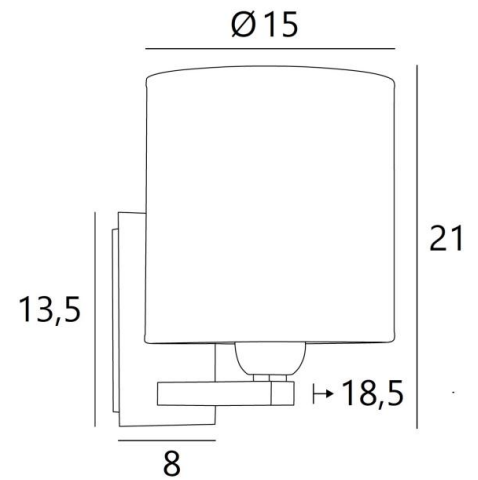

RAMOSE 2 cyl

RAMOSE 2 cyl is one of the many iconic wall lights in the **Lighting Collection**

With her clean design and contemporary look, this wall light is perfect for decorating your home with sobriety and elegance

For the round cylindrical lampshade, which will create a warm atmosphere and brings a beautiful brightness, we suggest you to choose between many materials, fabrics and colors. This will allow you to better integrate her into your decoration

This beautiful wall light is available in several remarkable finishes, in two sizes and differently shaped lampshades

It also exists in a smaller model, see [RAMOSE 1 cyl](#)

OVERALL SIZES

H21cm L15cm |→18,5cm

BASE

Plate: 8 x 13,5cm Box: 6 x 11,5 x 2cm

TECHNICAL DATA

One E27 fitting with ring

Dimmable wall light

A fixing plate for the wall box ([plan in PDF](#))

AVAILABLE METAL FINISHES AND CODES

28 - Light bronze - 1151 028

29 - Brushed bronze - 1151 029

33 - Brushed nickel - 1151 033

LAMPSHADE : SIZES & CODE

Ø15 - 15 - 16cm

Code: 1204 + fabric code

We propose more than 180 fabrics/materials/colors for lampshades