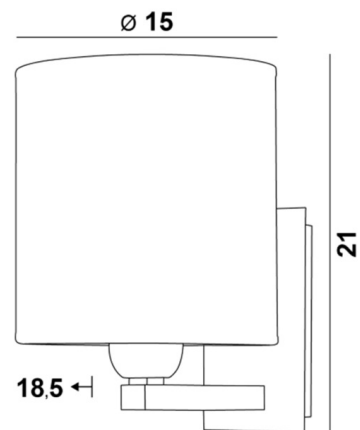

RAMOSE 2 cyl

RAMOSE 2 cyl is one of the many iconic wall lights in the **Lighting Collection**

With her clean design and contemporary look, this wall light is perfect for decorating your home with sobriety and elegance

For the round cylindrical lampshade, which will create a warm atmosphere and brings a beautiful brightness, we suggest you to choose between many materials, fabrics and colors. This will allow you to better integrate her into your decoration

This beautiful wall light is available in several remarkable finishes, in two sizes and differently shaped lampshades

It also exists in a smaller model, see [RAMOSE 1 cyl](#)

OVERALL SIZES

H21cm L15cm |→18,5cm

BASE

Plate : 8 x 13,5cm

Box : 6 x 11,5 x 2cm

TECHNICAL DATA

One E27 fitting with ring

Dimmable wall light

A fixing plate for the wall box ([plan in PDF](#))

AVAILABLE METAL FINISHES AND CODES

28 - Light bronze - 1151 028

29 - Brushed bronze - 1151 029

32 - Brushed chrome - 1151 032

LAMPSHADE : SIZES & CODE

Ø15 - 15 - 16cm

Code: 1204 + fabric code

We propose more than 150 materials/colors for lampshades.

LIGHTING COLLECTION