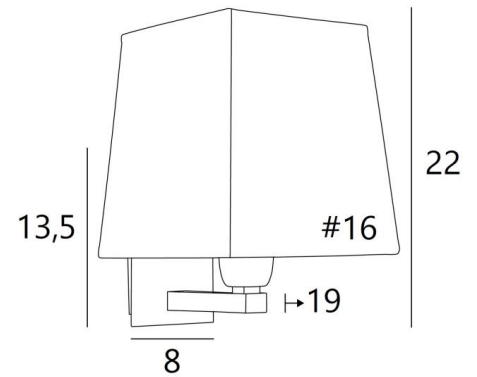

RAMOSE 2

RAMOSE 2 in brushed bronze with lampshade Jacinthe Miel Noir
(material from category 5)

RAMOSE 2 # is one of the many iconic wall lights in the **Lighting Collection**

With her clean design and contemporary look, this wall light is perfect for decorating your home with sobriety and elegance

This beautiful wall light is available in several remarkable finishes, in two sizes and differently shaped lampshades

It also exists in a smaller model, see [RAMOSE 1 #](#)

OVERALL SIZES

H22cm L16cm |→19cm

BASE

Plate: 8 x 13,5cm Box: 6 x 11,5 x 2cm

TECHNICAL DATA

One E27 fitting with ring

Dimmable wall light

A fixing plate for the wall box ([plan in PDF](#))

AVAILABLE METAL FINISHES AND CODES

28 - Light bronze - 1151 028