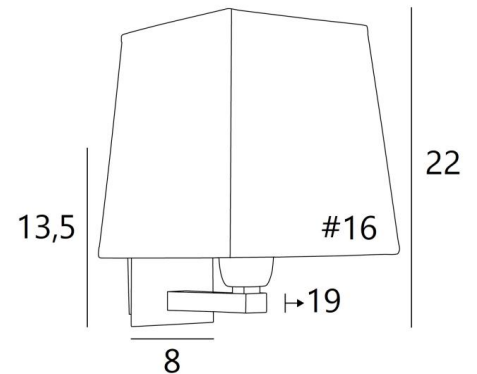

RAMOSE 2

RAMOSE 2 in brushed bronze with lampshade Jacinthe Miel Noir
(material from category 5)

RAMOSE 2 # is one of the many iconic wall lights in the **Lighting Collection**

With her clean design and contemporary look, this wall light is perfect for decorating your home with sobriety and elegance

This beautiful wall light is available in several remarkable finishes, in two sizes and differently shaped lampshades

It also exists in a smaller model, see [RAMOSE 1 #](#)

OVERALL SIZES

H22cm L16cm |→19cm

BASE

Plate: 8 x 13,5cm Box: 6 x 11,5 x 2cm

TECHNICAL DATA

One E27 fitting with ring

Dimmable wall light

A fixing plate for the wall box ([plan in PDF](#))

AVAILABLE METAL FINISHES AND CODES

25 - Brushed brass - 1151 025