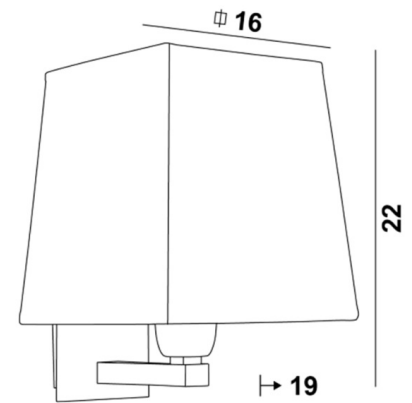

RAMOSE 2

RAMOSE 2 in brushed bronze with lampshade Jacinthe Miel Noir
(material from category 5)

RAMOSE 2 # is one of the many iconic wall lights in the **Lighting Collection**

With her clean design and contemporary look, this wall light is perfect for decorating your home with sobriety and elegance

This beautiful wall light is available in several remarkable finishes, in two sizes and differently shaped lampshades

It also exists in a smaller model, see [RAMOSE 1 #](#)

OVERALL SIZES

H22cm L16cm |→19cm

BASE

Plate : 8 x 13,5cm

Box : 6 x 11,5 x 2cm

TECHNICAL DATA

One E27 fitting with ring

Dimmable wall light

A fixing plate for the wall box ([plan in PDF](#))

AVAILABLE METAL FINISHES AND CODES