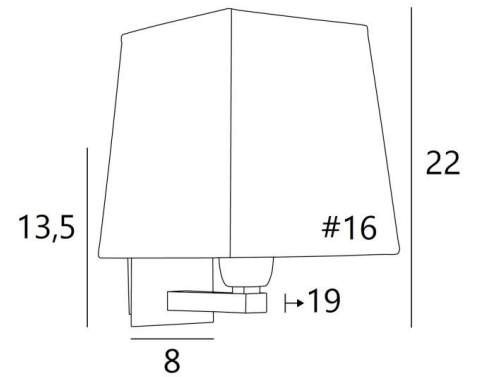

RAMOSE 2 # is one of the many iconic wall lights in the **Lighting Collection**

With her clean design and contemporary look, this wall light is perfect for decorating your home with sobriety and elegance

For the square lampshade, which will create a warm atmosphere and brings a beautiful brightness, we suggest you to choose between many materials, fabrics and colors. This will allow you to better integrate her into your decoration

This beautiful wall light is available in several remarkable finishes, in two sizes and differently shaped lampshades

It also exists in a smaller model, see [RAMOSE 1 #](#)

OVERALL SIZES

H22cm L16cm |→19cm

BASE

Plate: 8 x 13,5cm Box: 6 x 11,5 x 2cm

TECHNICAL DATA

One E27 fitting with ring

Dimmable wall light

A fixing plate for the wall box ([plan in PDF](#))

AVAILABLE METAL FINISHES AND CODES

25 - Brushed brass - 1151 025

28 - Light bronze - 1151 028

29 - Brushed bronze - 1151 029

32 - Brushed chrome - 1151 032

LAMPSHADE : SIZES & CODE

#13 - 16 - 17cm

Code: 1306 + fabric code

We propose more than 150 materials/colors for lampshades.

LIGHTING COLLECTION