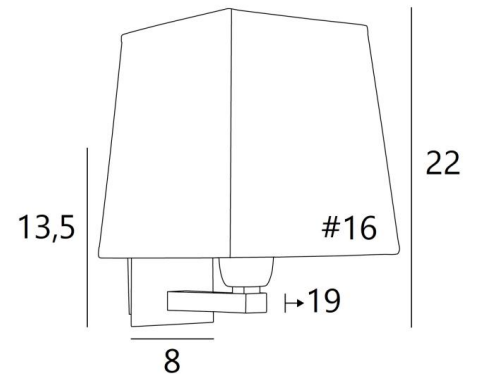

RAMOSE 2 # is one of the many iconic wall lights in the **Lighting Collection**

With her clean design and contemporary look, this wall light is perfect for decorating your home with sobriety and elegance

For the square lampshade, which will create a warm atmosphere and brings a beautiful brightness, we suggest you to choose between many materials, fabrics and colors. This will allow you to better integrate her into your decoration

This beautiful wall light is available in several remarkable finishes, in two sizes and differently shaped lampshades

It also exists in a smaller model, see [RAMOSE 1 #](#)

OVERALL SIZES

H22cm L16cm |→19cm

BASE

Plate: 8 x 13,5cm Box: 6 x 11,5 x 2cm

TECHNICAL DATA

One E27 fitting with ring

Dimmable wall light

A fixing plate for the wall box ([plan in PDF](#))

AVAILABLE METAL FINISHES AND CODES

25 - Brushed brass - 1151 025

28 - Light bronze - 1151 028

29 - Brushed bronze - 1151 029

32 - Brushed chrome - 1151 032

LAMPSHADE : SIZES & CODE

#13 - 16 - 17cm

Code: 1306 + fabric code

We propose more than 180 fabrics/materials/colors for lampshades