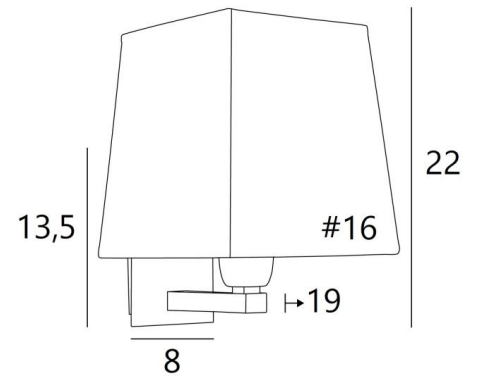

RAMOSE 2

RAMOSE 2 in brushed bronze with lampshade Jacinthe Miel Noir
(material from category 5)

RAMOSE 2 # is one of the many iconic wall lights in the **Lighting Collection**

With her clean design and contemporary look, this wall light is perfect for decorating your home with sobriety and elegance

This beautiful wall light is available in several remarkable finishes, in two sizes and differently shaped lampshades

It also exists in a smaller model, see [RAMOSE 1 #](#)

OVERALL SIZES

H22cm L16cm |→19cm

BASE

Plate: 8 x 13,5cm Box: 6 x 11,5 x 2cm

TECHNICAL DATA

One E27 fitting with ring

Dimmable wall light

A fixing plate for the wall box ([plan in PDF](#))

AVAILABLE METAL FINISHES AND CODES

25 - Brushed brass - 1151 025