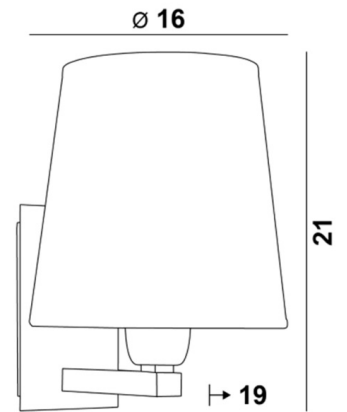

RAMOSE 2 o

RAMOSE 2 in brushed bronze with lampshade in Stone Granit (fabric from category 4)

RAMOSE 2 o is one of the many iconic wall lights in the **Lighting Collection**

With her clean design and contemporary look, this wall light is perfect for decorating your home with sobriety and elegance

This beautiful wall light is available in several remarkable finishes, in two sizes and differently shaped lampshades

It also exists in a smaller model, see [RAMOSE 1 o](#)

OVERALL SIZES

H21cm L16cm |→19cm

BASE

Plate : 8 x 13,5cm

Box : 6 x 11,5 x 2cm

TECHNICAL DATA

One E27 fitting with ring

Dimmable wall light

A fixing plate for the wall box ([plan in PDF](#))

AVAILABLE METAL FINISHES AND CODES

28 - Light bronze - 1151 028

29 - Brushed bronze - 1151 029

32 - Brushed chrome - 1151 032

LAMPSHADE : SIZES & CODE

Ø12 - 16 - 16cm

Code: 1102 + fabric code

We propose more than 150 materials/colors for lampshades.