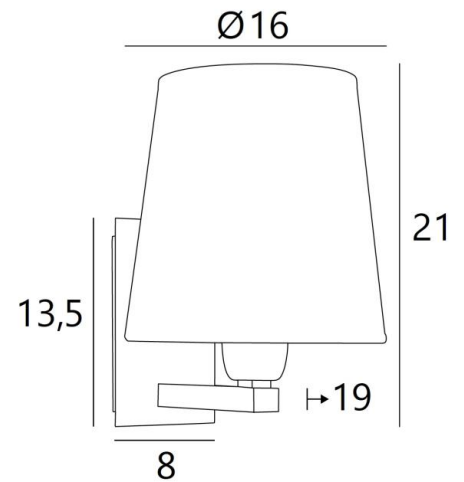

RAMOSE 2 o

RAMOSE 2 in brushed bronze with lampshade in Stone Granit (fabric from category 4)

RAMOSE 2 o is one of the many iconic wall lights in the **Lighting Collection**

With her clean design and contemporary look, this wall light is perfect for decorating your home with sobriety and elegance

This beautiful wall light is available in several remarkable finishes, in two sizes and differently shaped lampshades

It also exists in a smaller model, see [RAMOSE 1 o](#)

OVERALL SIZES

H21cm L16cm |→19cm

BASE

Plate: 8 x 13,5cm Box: 6 x 11,5 x 2cm

TECHNICAL DATA

One E27 fitting with ring

Dimmable wall light

A fixing plate for the wall box ([plan in PDF](#))

AVAILABLE METAL FINISHES AND CODES

25 - Brushed brass - 1151 025

28 - Light bronze - 1151 028

29 - Brushed bronze - 1151 029

32 - Brushed chrome - 1151 032

LAMPSHADE : SIZES & CODE

Ø12 - 16 - 16cm

Code: 1102 + fabric code

We propose more than 150 materials/colors for lampshades.