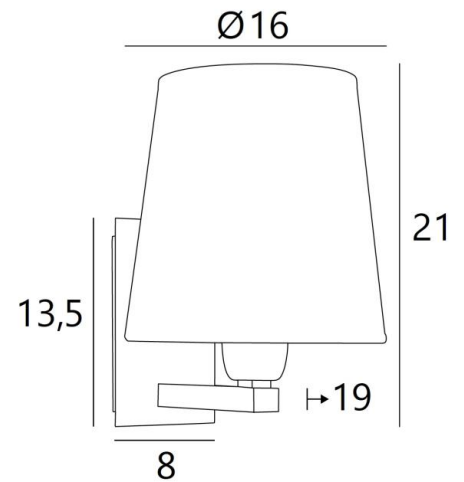

RAMOSE 2 o

RAMOSE 2 in brushed bronze with lampshade in Stone Granit (fabric from category 4)

RAMOSE 2 o is one of the many iconic wall lights in the **Lighting Collection**

With her clean design and contemporary look, this wall light is perfect for decorating your home with sobriety and elegance

This beautiful wall light is available in several remarkable finishes, in two sizes and differently shaped lampshades

It also exists in a smaller model, see [RAMOSE 1 o](#)

OVERALL SIZES

H21cm L16cm |→19cm

BASE

Plate: 8 x 13,5cm Box: 6 x 11,5 x 2cm

TECHNICAL DATA

One E27 fitting with ring

Dimmable wall light

A fixing plate for the wall box ([plan in PDF](#))

AVAILABLE METAL FINISHES AND CODES

25 - Brushed brass - 1151 025

28 - Light bronze - 1151 028

29 - Brushed bronze - 1151 029

32 - Brushed chrome - 1151 032

LAMPSHADE : SIZES & CODE

Ø12 - 16 - 16cm

Code: 1102 + fabric code

We propose more than 180 fabrics/materials/colors for lampshades