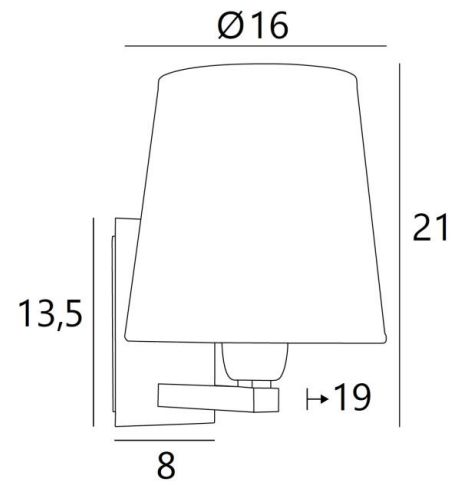

RAMOSE 2 o

RAMOSE 2 in brushed bronze with lampshade in Stone Granit (fabric from category 4)

RAMOSE 2 o is one of the many iconic wall lights in the **Lighting Collection**

With her clean design and contemporary look, this wall light is perfect for decorating your home with sobriety and elegance

This beautiful wall light is available in several remarkable finishes, in two sizes and differently shaped lampshades

It also exists in a smaller model, see [RAMOSE 1 o](#)

OVERALL SIZES

H21cm L16cm |→19cm

BASE

Plate: 8 x 13,5cm Box: 6 x 11,5 x 2cm

TECHNICAL DATA

One E27 fitting with ring

Dimmable wall light

A fixing plate for the wall box ([plan in PDF](#))

AVAILABLE METAL FINISHES AND CODES

28 - Light bronze - 1151 028

29 - Brushed bronze - 1151 029

33 - Brushed nickel - 1151 033

LAMPSHADE : SIZES & CODE

Ø12 - 16 - 16cm

Code: 1102 + fabric code

We propose more than 180 fabrics/materials/colors for lampshades