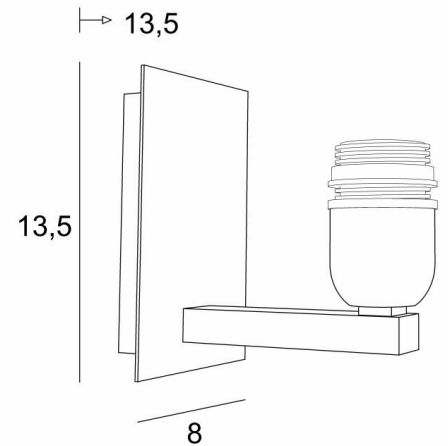

RAMOSE 2

RAMOSE 2 in brushed bronze without lampshade

RAMOSE 2 is one of the many iconic wall lights in the **Lighting Collection**

With her clean design and contemporary look, this wall light is perfect for decorating your home with sobriety and elegance

This beautiful wall light is available in several remarkable finishes, in two sizes and differently shaped lampshades

It also exists in a smaller model, see [RAMOSE 1](#)

OVERALL SIZES

H13,5cm L8cm |→13,5cm

BASE

Plate : 8 x 13,5cm

Box : 6 x 11,5 x 2cm

TECHNICAL DATA

One E27 fitting with ring

Dimmable wall light

A fixing plate for the wall box ([plan in PDF](#))

AVAILABLE METAL FINISHES AND CODES