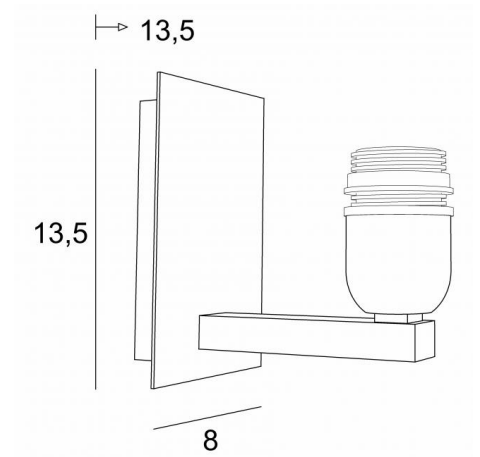

RAMOSE 2

RAMOSE 2 in brushed bronze without lampshade

Wall lamp with for lampshade, "very decorative"

Equipped with a powerful LED bulb, it can be very effective

It also exists in a smaller model, see [RAMOSE 1](#)

OVERALL SIZES

H13,5cm L8cm |→13,5cm

BASE

Plate : 8 x 13,5cm

Box : 6 x 11,5 x 2cm

TECHNICAL DATA

One E27 fitting with ring

Dimmable wall lamp