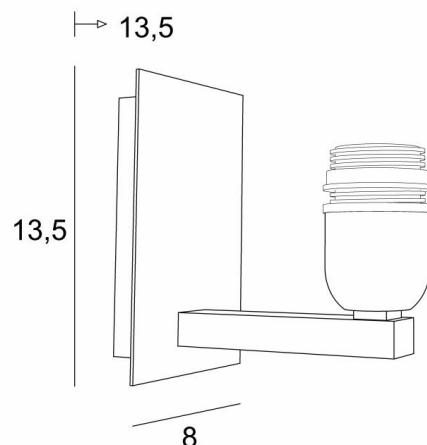

RAMOSE 2

RAMOSE 2 in brushed bronze without lampshade

RAMOSE 2 is one of the many iconic wall lights in the **Lighting Collection**

With her clean design and contemporary look, this wall light is perfect for decorating your home with sobriety and elegance

This beautiful wall light is available in several remarkable finishes, in two sizes and differently shaped lampshades

It also exists in a smaller model, see [RAMOSE 1](#)

OVERALL SIZES

H13,5cm L8cm |→13,5cm

BASE

Plate : 8 x 13,5cm

Box : 6 x 11,5 x 2cm

TECHNICAL DATA

One E27 fitting with ring

Dimmable wall light

A fixing plate for the wall box ([plan in PDF](#))

AVAILABLE METAL FINISHES AND CODES