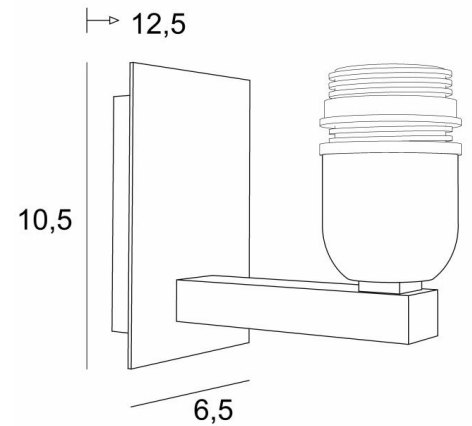

RAMOSE 1

RAMOSE 1 in brushed bronze without lampshade

RAMOSE 1 is one of the many iconic wall lights in the **Lighting Collection**

With her clean design and contemporary look, this wall light is perfect for decorating your home with sobriety and elegance

This beautiful wall light is available in several remarkable finishes, in two sizes and differently shaped lampshades

It also exists in a larger model, see [RAMOSE 2](#)

OVERALL SIZES

H10,5cm L6,5cm |→12,5cm

BASE

Plate : 6,5 x 10,5cm

Box : 4,5 x 8,5 x 2cm

TECHNICAL DATA

One E27 fitting with ring

Dimmable wall light

A fixing plate for the wall box ([plan in PDF](#))

AVAILABLE METAL FINISHES AND CODES