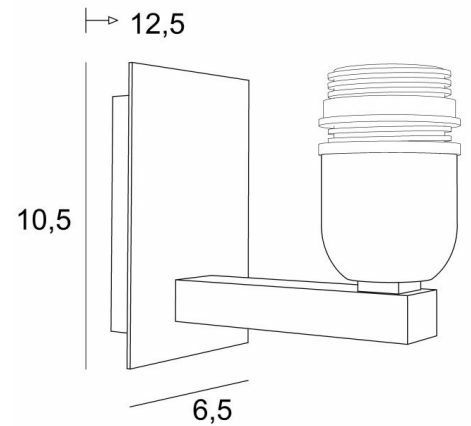

RAMOSE 1

RAMOSE 1 in brushed bronze without lampshade

RAMOSE 1 is one of the many iconic wall lights in the **Lighting Collection**

With her clean design and contemporary look, this wall light is perfect for decorating your home with sobriety and elegance

This beautiful wall light is available in several remarkable finishes, in two sizes and differently shaped lampshades

It also exists in a larger model, see [RAMOSE 2](#)

OVERALL SIZES

H10,5cm L6,5cm |→12,5cm

BASE

Plate : 6,5 x 10,5cm

Box : 4,5 x 8,5 x 2cm

TECHNICAL DATA

One E27 fitting with ring

Dimmable wall light

A fixing plate for the wall box ([plan in PDF](#))

AVAILABLE METAL FINISHES AND CODES