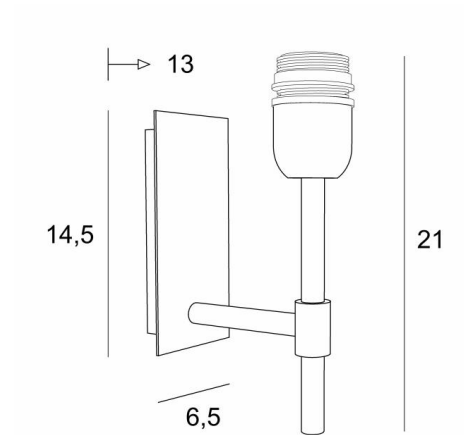

### NECTANEBO 1 is a wall light for placing a lampshade

Its classic appearance has been revised to give her a modern and contemporary touch. Its sober and simple design is no stranger to this metamorphosis which brings her presence and harmony. For the lampshade, which will create a warm atmosphere and a beautiful brightness, we suggest you to choose between many materials and colors. This will allow you to better integrate her into your decoration. This beautiful wall light is made of brass and is available in several remarkable finishes. There is a larger model, see [NECTANEBO 2](#).

### OVERALL SIZES

H21cm L6,5cm |→13cm

### BASE

Plate : 6,5 x 14,5cm

Box : 4,5 x 12,5 x 2cm

### TECHNICAL DATA

One E27 fitting with ring

Dimmable wall light

A fixing plate for the wall box ([plan in PDF](#))