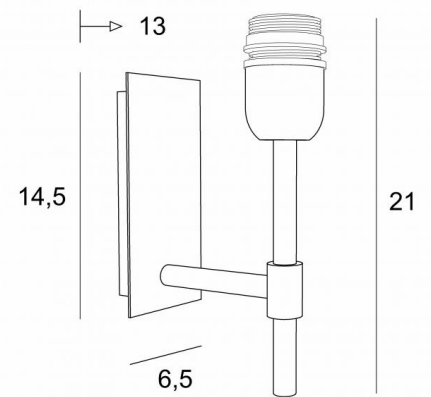

NECTANEBO 1

NECTANEBO 1 in brushed bronze without lampshade

Small wall lamp for lampshade. Small but "very decorative"

Equipped with a powerful LED bulb, it can be very effective

There is also a larger model, see [NECTANEBO 2 o](#)

OVERALL SIZES

H21cm L6,5cm |→13cm

BASE

Plate : 6,5 x 14,5cm

Box : 4,5 x 12,5 x 2cm

TECHNICAL DATA

One E27 fitting with ring

Dimmable wall lamp