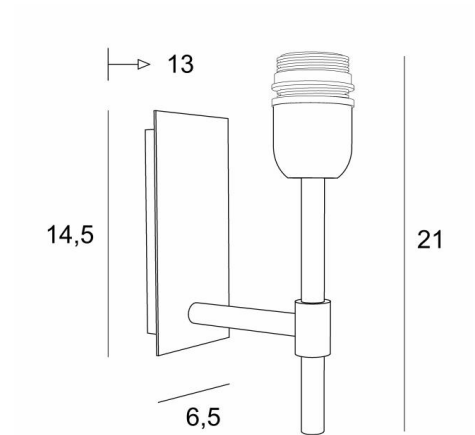

NECTANEBO 1

NECTANEBO 1 in brushed bronze without lampshade

NECTANEBO 1 is a wall light for placing a lampshade

Its classic appearance has been revised to give her a modern and contemporary touch. Its sober and simple design is no stranger to this metamorphosis which brings her presence and harmony. For the lampshade, which will create a warm atmosphere and a beautiful brightness, we suggest you to choose between many materials and colors. This will allow you to better integrate her into your decoration. This beautiful wall light is made of brass and is available in several remarkable finishes. There is a larger model, see [NECTANEBO 2](#).

OVERALL SIZES

H21cm L6,5cm |→13cm

BASE

Plate : 6,5 x 14,5cm

Box : 4,5 x 12,5 x 2cm

TECHNICAL DATA

One E27 fitting with ring

Dimmable wall light