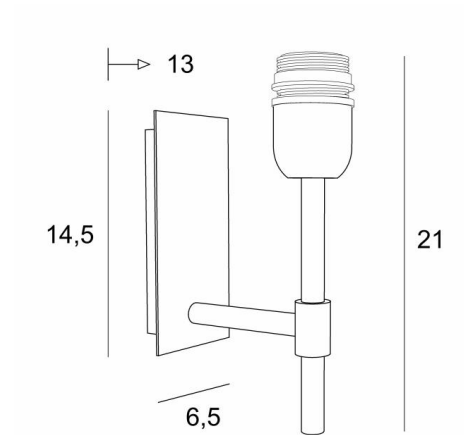

NECTANEBO 1

NECTANEBO 1 in brushed bronze without lampshade

NECTANEBO 1 is a wall light for placing a lampshade

Its classic appearance has been revised to give her a modern and contemporary touch. Its sober and simple design is no stranger to this metamorphosis which brings her presence and harmony. For the lampshade, which will create a warm atmosphere and a beautiful brightness, we suggest you to choose between many materials and colors. This will allow you to better integrate her into your decoration. This beautiful wall light is made of brass and is available in several remarkable finishes. There is a larger model, see [NECTANEBO 2](#)

OVERALL SIZES

H21cm L6,5cm |→13cm

BASE

Plate : 6,5 x 14,5cm

Box : 4,5 x 12,5 x 2cm

TECHNICAL DATA

One E27 fitting with ring

Dimmable wall light