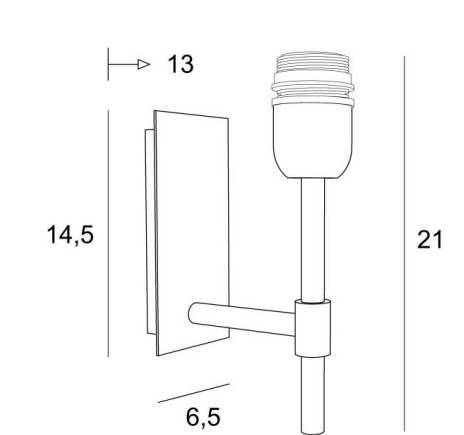

NECTANEBO 1

NECTANEBO 1 in brushed bronze without lampshade

NECTANEBO 1 is a wall light for placing a lampshade

Its classic appearance has been revised to give her a modern and contemporary touch. Its sober and simple design is no stranger to this metamorphosis which brings her presence and harmony. For the lampshade, which will create a warm atmosphere and a beautiful brightness, we suggest you to choose between many materials and colors. This will allow you to better integrate her into your decoration. This beautiful wall light is made of brass and is available in several remarkable finishes. There is a larger model, see [NECTANEBO 2](#).

OVERALL SIZES

H21cm L6,5cm |→13cm

BASE

Plate : 6,5 x 14,5cm

Box : 4,5 x 12,5 x 2cm

TECHNICAL DATA

One E27 fitting with ring

Dimmable wall light