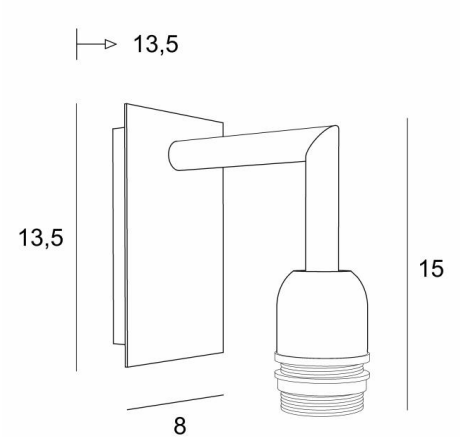

EDFOU 2

EDFOU 2 in brushed bronze without lampshade

EDFOU 2 is a simple wall light for lampshade. It is well balanced and its elegance allows it to be easily integrated into an interior

This fixture is made of brass and comes in two sizes. She is available in a variety of beautiful finishes

EDFOU 2 can be placed upside down but only with lampshades from our **RAMOSE** range

For the lampshade, which will create a warm atmosphere and a beautiful luminosity, we propose you to choose between many shapes, fabrics, materials and colors

There is a smaller model, see [EDFOU 1](#)

OVERALL SIZES

H15cm L8cm |→13,5cm

BASE

Plate : 8 x 13,5cm

Box : 6 x 11,5 x 2cm

TECHNICAL DATA

One E27 fitting with ring