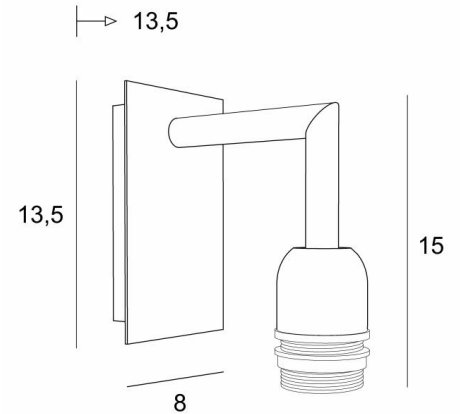

EDFOU 2

EDFOU 2 in brushed bronze without lampshade

EDFOU 2 is a simple wall light for lampshade. It is well balanced and its elegance allows it to be easily integrated into an interior

This fixture is made of brass and comes in two sizes. She is available in a variety of beautiful finishes

EDFOU 2 can be placed upside down but only with lampshades from our **RAMOSE** range

For the lampshade, which will create a warm atmosphere and a beautiful luminosity, we propose you to choose between many shapes, fabrics, materials and colors

There is a smaller model, see [EDFOU 1](#)

OVERALL SIZES

H15cm L8cm |→13,5cm

BASE

Plate : 8 x 13,5cm

Box : 6 x 11,5 x 2cm

TECHNICAL DATA

One E27 fitting with ring