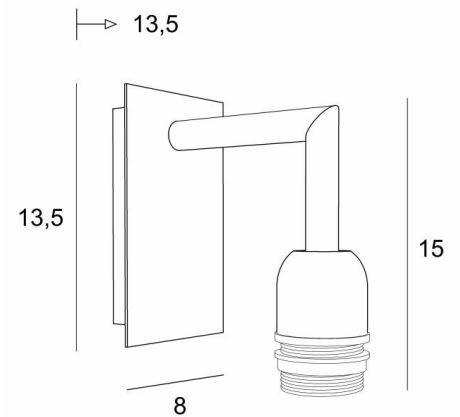

## EDFOU 2

EDFOU 2 in brushed bronze without lampshade

**EDFOU 2** is a simple wall light for lampshade. It is well balanced and its elegance allows it to be easily integrated into an interior

This fixture is made of brass and comes in two sizes. She is available in a variety of beautiful finishes

### OVERALL SIZES

H15cm L8cm |→13,5cm

### BASE

Plate : 8 x 13,5cm

Box : 6 x 11,5 x 2cm