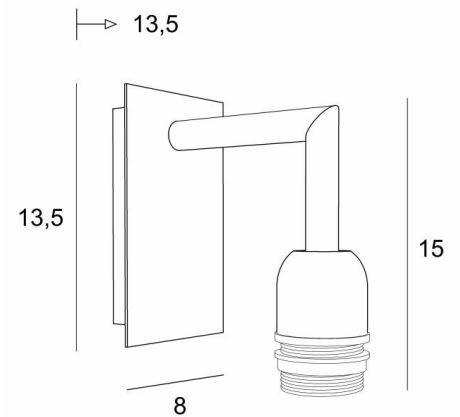

EDFOU 2

EDFOU 2 in brushed bronze without lampshade

EDFOU 2 is a simple wall light for lampshade. It is well balanced and its elegance allows it to be easily integrated into an interior

This fixture is made of brass and comes in two sizes. She is available in a variety of beautiful finishes

EDFOU 2 can be placed upside down but only with lampshades from our **RAMOSE** range

For the lampshade, which will create a warm atmosphere and a beautiful luminosity, we propose you to choose between many shapes, fabrics, materials and colors

There is a smaller model, see [EDFOU 1](#)

OVERALL SIZES

H15cm L8cm |→13,5cm

BASE

Plate : 8 x 13,5cm

Box : 6 x 11,5 x 2cm

TECHNICAL DATA

One E27 fitting with ring