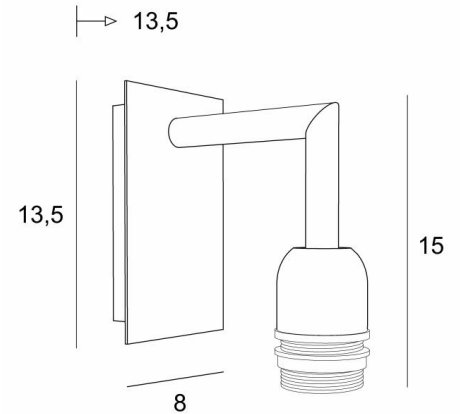

## EDFOU 2

EDFOU 2 in brushed bronze without lampshade

**EDFOU 2** is a simple wall light for lampshade. It is well balanced and its elegance allows it to be easily integrated into an interior

This fixture is made of brass and comes in two sizes. She is available in a variety of beautiful finishes

### OVERALL SIZES

H15cm L8cm |→13,5cm

### BASE

Plate : 8 x 13,5cm

Box : 6 x 11,5 x 2cm