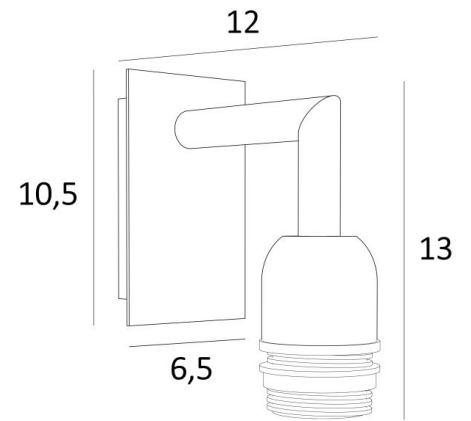

EDFOU 1

EDFOU 1 in brushed bronze without lampshade

EDFOU 1 is a small and simple wall light for lampshade

She is harmonious and its elegance makes it easy to find a place for her in an interior

This lamp, entirely in brass, is presented with beautiful finishes

H13cm L6,5cm |→12cm

BASE

Plate : 6,5 x 10,5cm

Box : 4,5 x 8,5 x 2cm

TECHNICAL DATA

One E27 fitting with ring

Dimmable wall light

A fixing plate for the wall box ([plan in PDF](#))