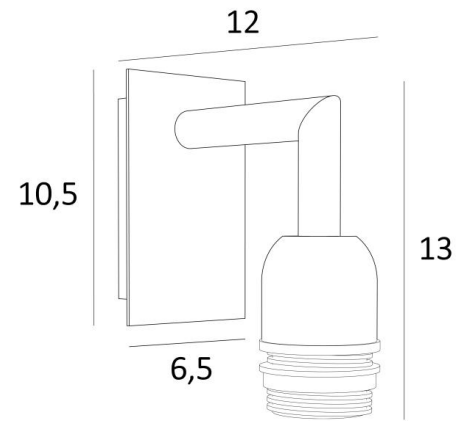

EDFOU 1

EDFOU 1 in brushed bronze without lampshade

EDFOU 1 is a small and simple wall light for lampshade

She is harmonious and its elegance makes it easy to find a place for her in an interior

This lamp, entirely in brass, is presented with beautiful finishes

H13cm L6,5cm |→12cm

BASE

Plate : 6,5 x 10,5cm

Box : 4,5 x 8,5 x 2cm

TECHNICAL DATA

One E27 fitting with ring

Dimmable wall light

A fixing plate for the wall box ([plan in PDF](#))