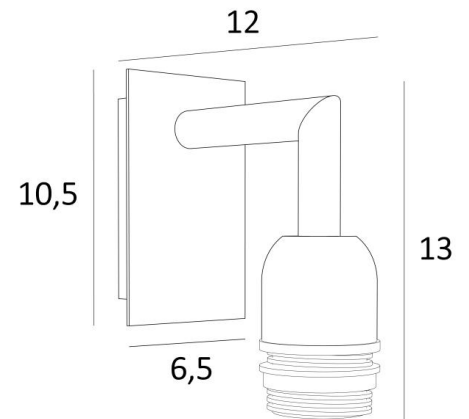

EDFOU 1

EDFOU 1 in brushed bronze without lampshade

EDFOU 1 is a small and simple wall light for lampshade

She is harmonious and its elegance makes it easy to find a place for her in an interior

This lamp, entirely in brass, is presented with beautiful finishes

H13cm L6,5cm |→12cm

BASE

Plate : 6,5 x 10,5cm

Box : 4,5 x 8,5 x 2cm

TECHNICAL DATA

One E27 fitting with ring

Dimmable wall light

A fixing plate for the wall box ([plan in PDF](#))