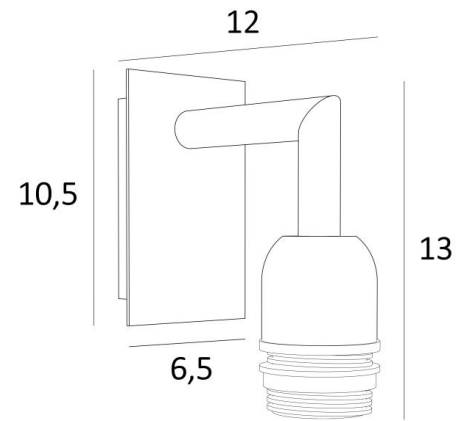

## EDFOU 1

EDFOU 1 in brushed bronze without lampshade

**EDFOU 1** is a small and simple wall light for lampshade

She is harmonious and its elegance makes it easy to find a place for her in an interior

This lamp, entirely in brass, is presented with beautiful finishes

### OVERALL SIZES

H13cm L6,5cm |→12cm

### BASE

Plate : 6,5 x 10,5cm

Box : 4,5 x 8,5 x 2cm