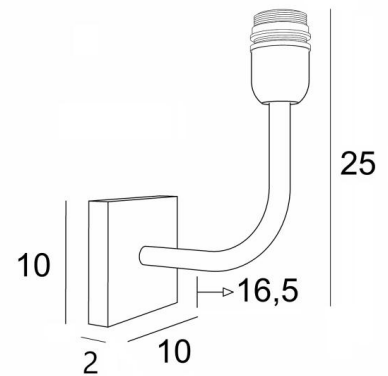

## ABA 2

ABA 2 in brushed bronze without lampshade

**ABA 2** is a wall light intended for a lampshade

Designed with simplicity, she is nevertheless well balanced and its elegance allows her to find a place in many decorations

### OVERALL SIZES

H25cm L10cm |→16,5cm

# 10 x 2cm