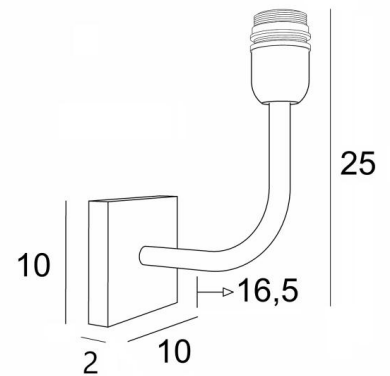

## ABA 2

ABA 2 in brushed bronze without lampshade

**ABA 2** is a wall light intended for a lampshade

Designed with simplicity, she is nevertheless well balanced and its elegance allows her to find a place in many decorations

### OVERALL SIZES

H25cm L10cm |→16,5cm

# 10 x 2cm