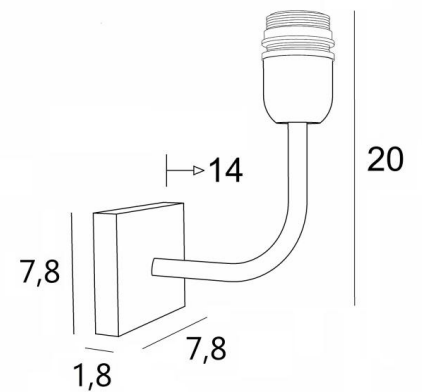

## ABA 1

ABA 1 in brushed bronze without lampshade

**ABA 1** is a wall light intended for a lampshade

Designed with simplicity, she is nevertheless well balanced and its elegance allows her to find a place in many decorations

### OVERALL SIZES

H20cm L7,8cm |→14cm

# 7,8 x 1,8cm