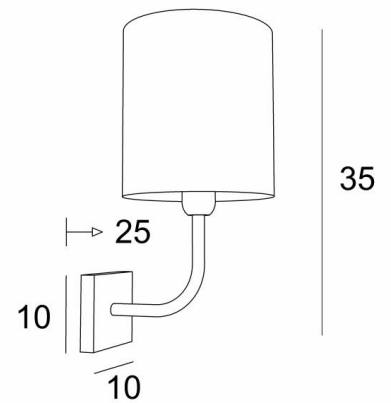

### ABA 2 cyl is a wall light with a round cylindrical lampshade

Designed with simplicity, she is nevertheless well balanced and its elegance allows her to find a place in many decorations

Made of brass with great precision, she is available in many beautiful finishes

### OVERALL SIZES

H35cm L20cm |→25cm

# 10 x 2cm

### LAMPSHADE : SIZES & CODE

Ø20 - 20 - 20cm

Code: 1205 + fabric code

We propose more than 150 materials/colors for lampshades.