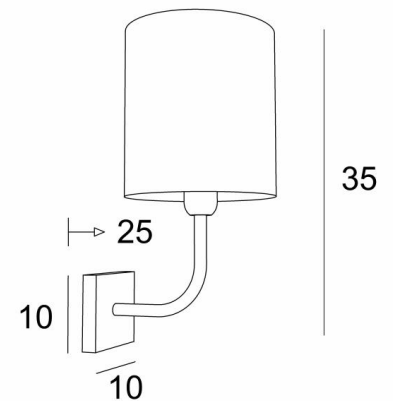

ABA 2 cyl

ABA 2 in brushed bronze with lampshade in Jacinthe Naturelle (material from category 5)

ABA 2 cyl is a wall light with a round cylindrical lampshade

Designed with simplicity, she is nevertheless well balanced and its elegance allows her to find a place in many decorations

This wall light is available in a smaller model, see [ABA 1 cyl](#)

OVERALL SIZES

H35cm L20cm |→25cm

BASE

10 x 2cm

TECHNICAL DATA

One E27 fitting with ring

Dimmable wall light

A fixing plate for the wall box ([plan in PDF](#))

AVAILABLE METAL FINISHES AND CODES

28 - Light bronze - 1112 028

29 - Brushed bronze - 1112 029

32 - Brushed chrome - 1112 032

LAMPSHADE : SIZES & CODE

Ø20 - 20 - 20cm