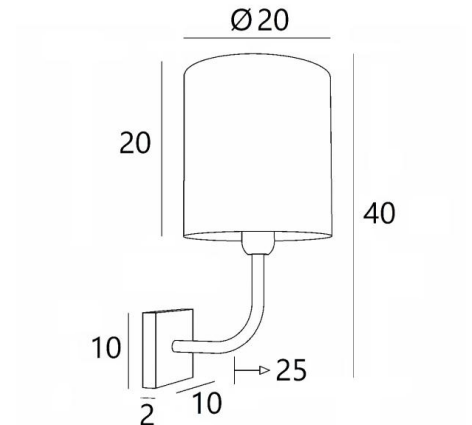

ABA 2 cyl

ABA 2 in brushed bronze with lampshade in Jacinthe Naturelle (material from category 5)

ABA 2 cyl is a wall light with a round cylindrical lampshade

Designed with simplicity, she is nevertheless well balanced and its elegance allows her to find a place in many decorations

This wall light is available in a smaller model, see [ABA 1 cyl](#)

OVERALL SIZES

H40cm L20cm |→25cm

BASE

10 x 2cm

TECHNICAL DATA

One E27 fitting with ring

Dimmable wall light

A fixing plate for the wall box ([plan in PDF](#))

AVAILABLE METAL FINISHES AND CODES

28 - Light bronze - 1112 028

29 - Brushed bronze - 1112 029

32 - Brushed chrome - 1112 032

LAMPSHADE : SIZES & CODE

Ø20 - 20 - 20cm