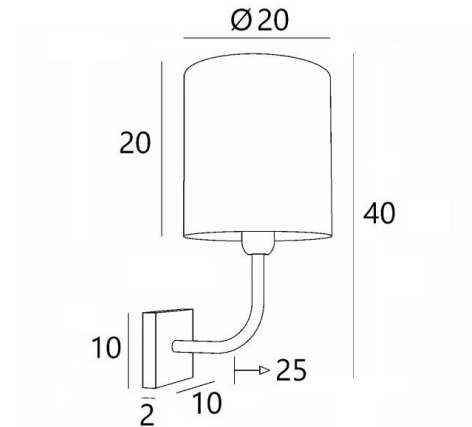

ABA 2 cyl

ABA 2 in brushed bronze with lampshade in Jacinthe Naturelle (material from category 5)

ABA 2 cyl is a wall light with a round cylindrical lampshade

Designed with simplicity, she is nevertheless well balanced and its elegance allows her to find a place in many decorations

This wall light is available in a smaller model, see [ABA 1 cyl](#)

OVERALL SIZES

H40cm L20cm |→25cm

BASE

10 x 2cm

TECHNICAL DATA

One E27 fitting with ring

Dimmable wall light

A fixing plate for the wall box ([plan in PDF](#))

AVAILABLE METAL FINISHES AND CODES

28 - Light bronze - 1112 028

29 - Brushed bronze - 1112 029

32 - Brushed chrome - 1112 032

LAMPSHADE : SIZES & CODE

Ø20 - 20 - 20cm