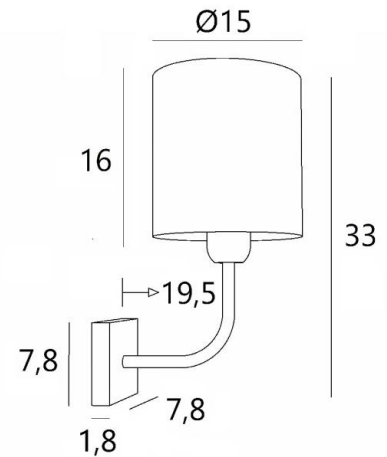

ABA 1 cyl

ABA 1 in brushed bronze with lampshade in Esmaria Avoine (fabric from category 3)

ABA 1 cyl is a wall light with a round cylindrical lampshade

Designed with simplicity, she is nevertheless well balanced and its elegance allows her to find a place in many decorations

This wall light is available in a larger model, see [ABA 2 cyl](#)

OVERALL SIZES

H33cm L15cm |→19,5cm

BASE

7,8 x 1,8cm

TECHNICAL DATA

One E27 fitting with ring

Dimmable wall light

A fixing plate for the wall box ([plan in PDF](#))

AVAILABLE METAL FINISHES AND CODES

28 - Light bronze - 1111 028

29 - Brushed bronze - 1111 029

32 - Brushed chrome - 1111 032

LAMPSHADE : SIZES & CODE

Ø15 - 15 - 16cm