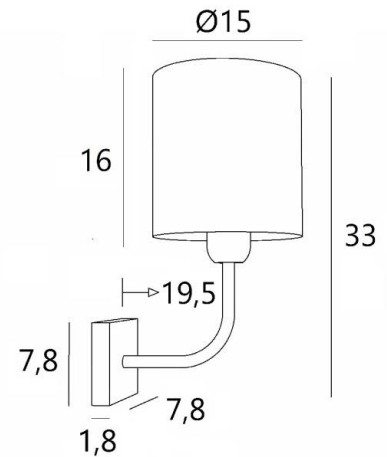

ABA 1 cyl

ABA 1 in brushed bronze with lampshade in Esmaria Avoine (fabric from category 3)

ABA 1 cyl is a wall light with a round cylindrical lampshade

Designed with simplicity, she is nevertheless well balanced and its elegance allows her to find a place in many decorations

This wall light is available in a larger model, see [ABA 2 cyl](#)

OVERALL SIZES

H33cm L15cm |→19,5cm

BASE

7,8 x 1,8cm

TECHNICAL DATA

One E27 fitting with ring

Dimmable wall light

A fixing plate for the wall box ([plan in PDF](#))

AVAILABLE METAL FINISHES AND CODES

29 - Brushed bronze - 1111 029

33 - Brushed nickel - 1111 033

LAMPSHADE : SIZES & CODE

Ø15 - 15 - 16cm

Code: 1203 + fabric code