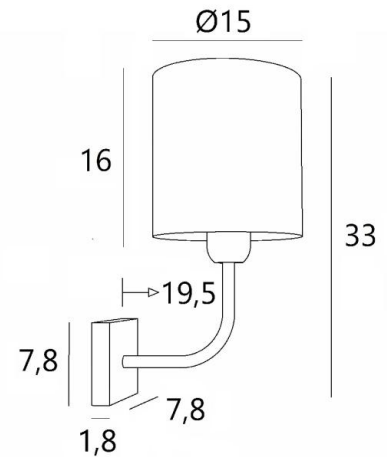

### ABA 1 cyl is a wall light with a round cylindrical lampshade

Designed with simplicity, she is nevertheless well balanced and its elegance allows her to find a place in many decorations

Made of brass with great precision, she is available in many beautiful finishes

### OVERALL SIZES

H33cm L15cm |→19,5cm

# 7,8 x 1,8cm

### LAMPSHADE : SIZES & CODE

Ø15 - 15 - 16cm

Code: 1203 + fabric code

We propose more than 180 fabrics/materials/colors for lampshades