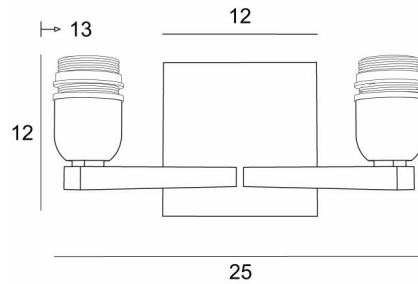

SECHAT

SECHAT in brushed bronze without lampshades

SECHAT is the result of an original and successful assembly of two large wall lights **RAMOSE**. A classic fixture that we have revisited by adding a contemporary touch with a pure and timeless design. Very decorative and very bright, thanks to its double illumination, **SECHAT** is offered in different lampshade shapes. A wide choice of fabrics, materials and colors allows you to personalise this wall light to better integrate her into your decoration. Made entirely from brass, with great care, she is available in remarkable finishes.

OVERALL SIZES

H12cm L25cm |→13cm

BASE

Plate : #12cm

Box : #10 x 2cm

TECHNICAL DATA

Two E27 fittings with ring

Dimmable wall light