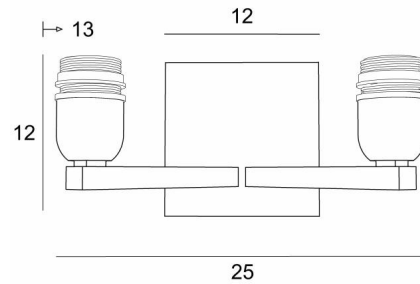

## SECHAT

SECHAT in brushed bronze without lampshades

**SECHAT** is the result of an original and successful assembly of two large wall lights **RAMOSE**. A classic fixture that we have revisited by adding a contemporary touch with a pure and timeless design. Very decorative and very bright, thanks to its double illumination, **SECHAT** is offered in different lampshade shapes. A wide choice of fabrics, materials and colors allows you to personalise this wall light to better integrate her into your decoration. Made entirely from brass, with great care, she is available in remarkable finishes.

### OVERALL SIZES

H12cm L25cm |→13cm

### BASE

Plate : #12cm

Box : #10 x 2cm

### TECHNICAL DATA

Two E27 fittings with ring

Dimmable wall light

A fixing plate for the wall box ([plan in PDF](#))