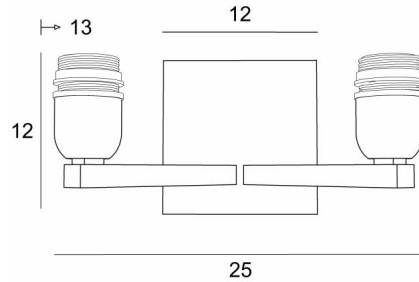

SECHAT

SECHAT in brushed bronze without lampshades

SECHAT is the result of an original and successful assembly of two large wall lights **RAMOSE**. A classic fixture that we have revisited by adding a contemporary touch with a pure and timeless design. Very decorative and very bright, thanks to its double illumination, **SECHAT** is offered in different lampshade shapes. A wide choice of fabrics, materials and colors allows you to personalise this wall light to better integrate her into your decoration. Made entirely from brass, with great care, she is available in remarkable finishes.

OVERALL SIZES

H12cm L25cm |→13cm

BASE

Plate : #12cm

Box : #10 x 2cm

TECHNICAL DATA

Two E27 fittings with ring

Dimmable wall light