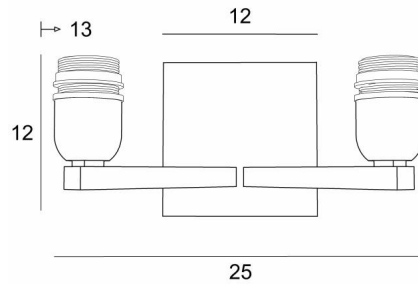

## SECHAT

SECHAT in brushed bronze without lampshades

**SECHAT** is the result of an original and successful assembly of two large wall lights **RAMOSE**. A classic fixture that we have revisited by adding a contemporary touch with a pure and timeless design. Very decorative and very bright, thanks to its double illumination, **SECHAT** is offered in different lampshade shapes. A wide choice of fabrics, materials and colors allows you to personalise this wall light to better integrate her into your decoration. Made entirely from brass, with great care, she is available in remarkable finishes.

### OVERALL SIZES

H12cm L25cm |→13cm

### BASE

Plate : #12cm

Box : #10 x 2cm

### TECHNICAL DATA

Two E27 fittings with ring

Dimmable wall light

A fixing plate for the wall box ([plan in PDF](#))