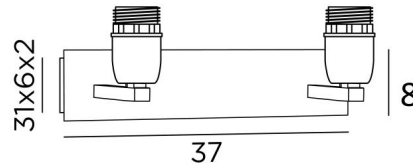

MONTOU

MONTOU in brushed bronze without lampshades

MONTOU is the equivalent of two small wall lights **RAMOSE 1**

With her pure and timeless design, she will be perfect to embellish your interior with more brightness, but always with sobriety and elegance

OVERALL SIZES

H13cm L37cm |→13,5cm

BASE

Plate : 37 x 8cm

Box : 31 x 6 x 2cm

TECHNICAL DATA

Two E27 fittings with ring

Dimmable wall light