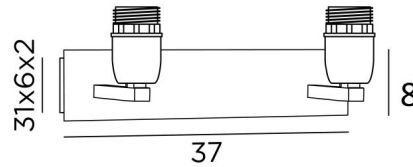

MONTOU

MONTOU in brushed bronze without lampshades

MONTOU is the equivalent of two small wall lights **RAMOSE 1**

With her pure and timeless design, she will be perfect to embellish your interior with more brightness, but always with sobriety and elegance

OVERALL SIZES

H13cm L37cm |→13,5cm

BASE

Plate : 37 x 8cm

Box : 31 x 6 x 2cm

TECHNICAL DATA

Two E27 fittings with ring

Distance between fittings: 27cm