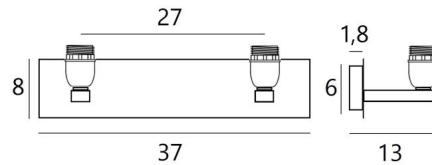

MONTOU

MONTOU in brushed bronze without lampshades

MONTOU is the equivalent of two small wall lights **RAMOSE 1**

With her pure and timeless design, she will be perfect to embellish your interior with more brightness, but always with sobriety and elegance

OVERALL SIZES

H13cm L37cm |→13,5cm

BASE

Plate : 37 x 8cm

Box : 31 x 6 x 2cm

TECHNICAL DATA

Two E27 fittings with ring

Distance between fittings: 27cm