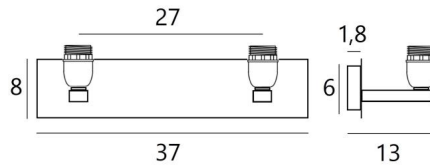

MONTOU

MONTOU in brushed bronze without lampshades

MONTOU is the equivalent of two small wall lights **RAMOSE 1**

With her pure and timeless design, she will be perfect to embellish your interior with more brightness, but always with sobriety and elegance

OVERALL SIZES

H13cm L37cm |→13,5cm

BASE

Plate : 37 x 8cm

Box : 31 x 6 x 2cm

TECHNICAL DATA

Two E27 fittings with ring

Distance between fittings: 27cm