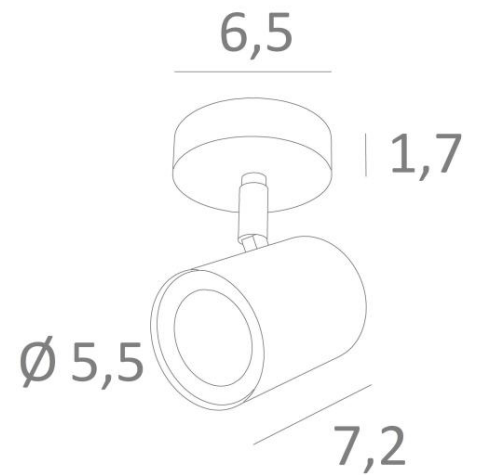

MAGELLAN ST

MAGELLAN ST in light bronze. Metal finish code: 28

MAGELLAN ST is a spotlight placed on a small round base

This ceiling light is discreet and easy to install. He is a must for adding more light to your home. To increase its efficiency, there are GU10 bulbs on the market with very high power and dimmable. The originality of the **MAGELLAN** spotlight is his sober and very modern design: he is cylindrical and surrounds completely the fitting with its bulb.

This spotlight is offered in a nice range of six models, with one to four spots, distributed on round, square or rectangular bases.

OVERALL SIZES

Ø6,5cm H9→10,5cm

BASE

Ø6,5 x 1,7cm

TECHNICAL DATA

One spotlight mounted on a ball joint adjustable in all directions

Spotlight dimensions: Ø5,5cm L7,2cm

One GU10 fitting

No driver, this spotlight works directly on 230V

Dimmable spotlight

A fixing plate for the ceiling base ([plan in PDF](#))

AVAILABLE METAL FINISHES AND CODES

	01 - Structured white - 5146 001
	02 - Structured black - 5146 002
	28 - Light bronze - 5146 028
	29 - Brushed bronze - 5146 029
	33 - Brushed nickel - 5146 033