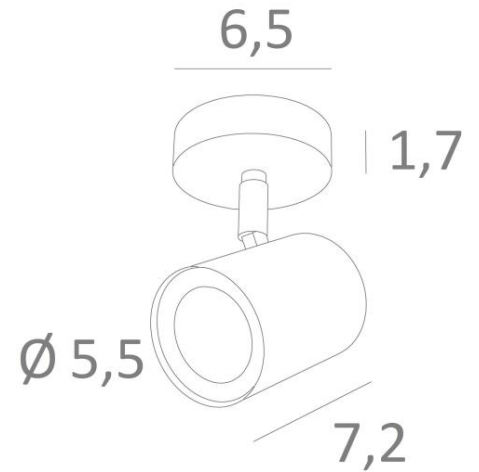

MAGELLAN ST

MAGELLAN ST in light bronze. Metal finish code: 28

MAGELLAN ST is a spotlight placed on a small round base

This ceiling light is discreet and easy to install. He is a must for adding more light to your home. To increase its efficiency, there are GU10 bulbs on the market with very high power and dimmable

The originality of the **MAGELLAN** spotlight is his sober and very modern design: he is cylindrical and surrounds completely the fitting with its bulb

This spotlight is offered in a nice range of six models, with one to four spots, distributed on round, square or rectangular bases

OVERALL SIZES

Ø6,5cm H9→10,5cm

BASE

Ø6,5 x 1,7cm

TECHNICAL DATA

One spotlight mounted on a ball joint adjustable in all directions

Spotlight dimensions: Ø5,5cm L7,2cm

One GU10 fitting