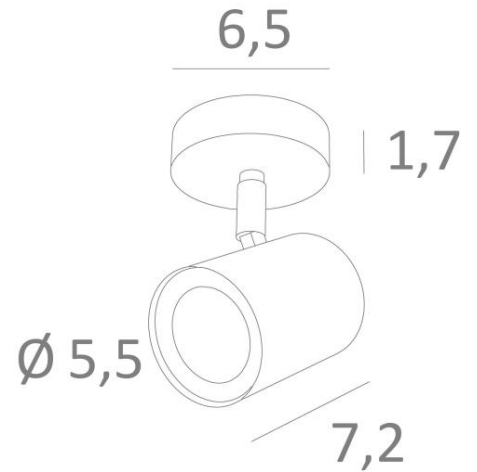

## MAGELLAN ST

MAGELLAN ST in structured black

**MAGELLAN ST** is a spotlight placed on a small round base

This ceiling light is discreet and easy to install. He is a must for adding more light to your home. To increase its efficiency, there are GU10 bulbs on the market with very high power and dimmable. The originality of the **MAGELLAN** spotlight is his sober and very modern design: he is cylindrical and surrounds completely the fitting with its bulb.

### OVERALL SIZES

Ø6,5cm H9→10,5cm

### BASE

Ø6,5 x 1,7cm

### TECHNICAL DATA

One spotlight mounted on a 360° adjustable joint

Spotlight dimensions : Ø5,5cm L7,2cm

One GU10 fitting

No driver, this spotlight works directly on 230V

Dimmable spotlight

A fixing plate for the ceiling base ([plan in PDF](#))