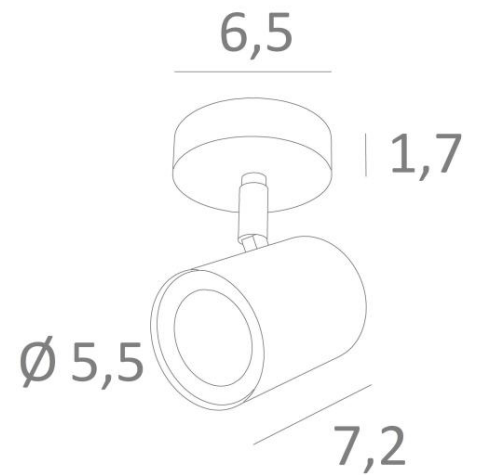

## MAGELLAN ST

MAGELLAN ST in light bronze. Metal finish code: 28

**MAGELLAN ST** is a spotlight placed on a small round base

This ceiling light is discreet and easy to install. He is a must for adding more light to your home. To increase its efficiency, there are GU10 bulbs on the market with very high power and dimmable

### OVERALL SIZES

Ø6,5cm H9→10,5cm

### BASE

Ø6,5 x 1,7cm

### TECHNICAL DATA

One spotlight mounted on a ball joint adjustable in all directions

Spotlight dimensions: Ø5,5cm L7,2cm

One GU10 fitting

No driver, this spotlight works directly on 230V

Dimmable spotlight