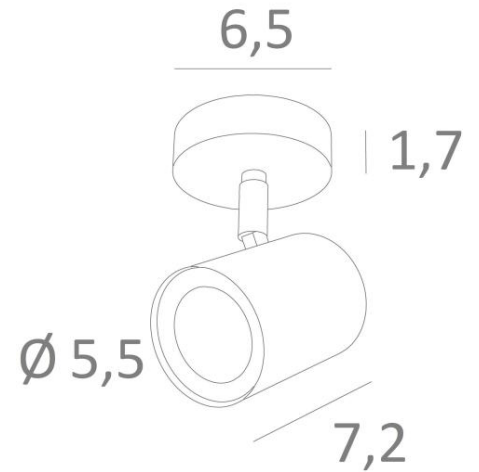

MAGELLAN ST

MAGELLAN ST in light bronze. Metal finish code: 28

MAGELLAN ST is a spotlight placed on a small round base

This ceiling light is discreet and easy to install. He is a must for adding more light to your home. To increase its efficiency, there are GU10 bulbs on the market with very high power and dimmable

The originality of the **MAGELLAN** spotlight is his sober and very modern design: he is cylindrical and surrounds completely the fitting with its bulb

This spotlight is offered in a nice range of six models, with one to four spots, distributed on round, square or rectangular bases

OVERALL SIZES

Ø6,5cm H9→10,5cm

BASE

Ø6,5 x 1,7cm

TECHNICAL DATA

One spotlight mounted on a 360° adjustable joint

Spotlight dimensions : Ø5,5cm L7,2cm

One GU10 fitting