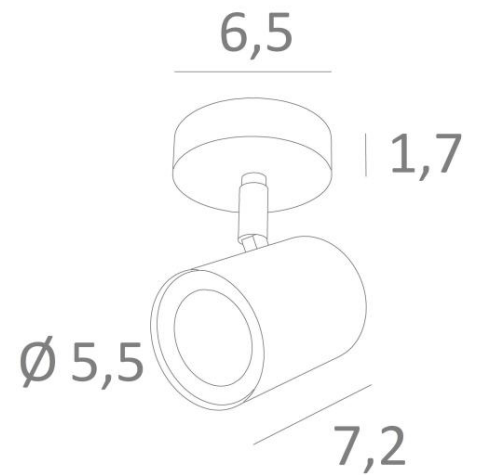

MAGELLAN ST

MAGELLAN ST in light bronze. Metal finish code: 28

MAGELLAN ST is a spotlight placed on a small round base

This ceiling light is discreet and easy to install. He is a must for adding more light to your home. To increase its efficiency, there are GU10 bulbs on the market with very high power and dimmable

The originality of the **MAGELLAN** spotlight is his sober and very modern design: he is cylindrical and surrounds completely the fitting with its bulb

This spotlight is offered in a nice range of six models, with one to four spots, distributed on round, square or rectangular bases

OVERALL SIZES

Ø6,5cm H9→10,5cm

BASE

Ø6,5 x 1,7cm

TECHNICAL DATA

One spotlight mounted on a 360° adjustable joint

Spotlight dimensions : Ø5,5cm L7,2cm

One GU10 fitting