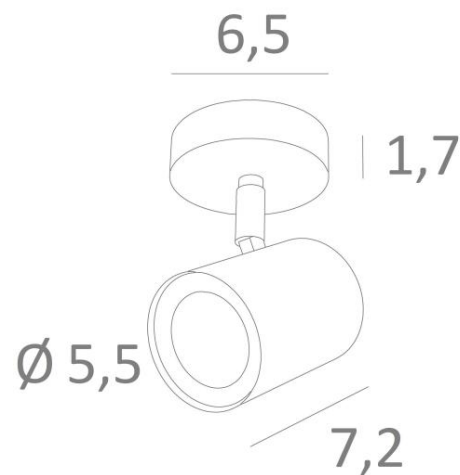

## MAGELLAN ST

MAGELLAN ST in light bronze. Metal finish code: 28

**MAGELLAN ST** is a spotlight placed on a small round base

This ceiling light is discreet and easy to install. He is a must for adding more light to your home. To increase its efficiency, there are GU10 bulbs on the market with very high power and dimmable

### OVERALL SIZES

Ø6,5cm H9→10,5cm

### BASE

Ø6,5 x 1,7cm

### TECHNICAL DATA

One spotlight mounted on a 360° adjustable joint

Spotlight dimensions : Ø5,5cm L7,2cm

One GU10 fitting

No driver, this spotlight works directly on 230V

Dimmable spotlight

A fixing plate for the ceiling base ([plan in PDF](#))