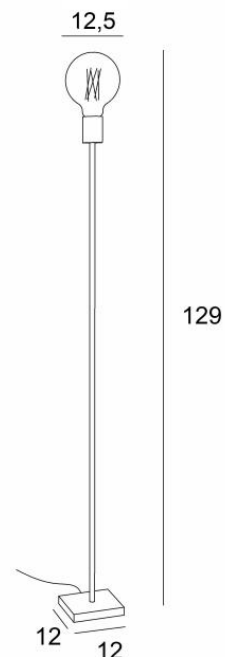

TIM 3

TIM 3 in brushed bronze and gold bulb Ø125mm

TIM 3 is a floor light designed for a decorative bulb

Can easily be placed in any interior

A foot dimmer can be installed on the power cord

TIM is a very small lamp, simple, elegant and beautiful

The decorative bulb has become an essential part of today's decoration and with **TIM** you will add a matching light to your interior

This luminaire exists in two other sizes, see **TIM 1** (28cm) and **TIM 2** (100cm)

OVERALL SIZES

H129cm

BASE

Solid brass base : #12 x 1,5cm

TECHNICAL DATA

One E27 fitting for decorative bulb

LED bulb Gold Ø125mm dim code 6834 000 (option)

A foot switch on the cable (standard)