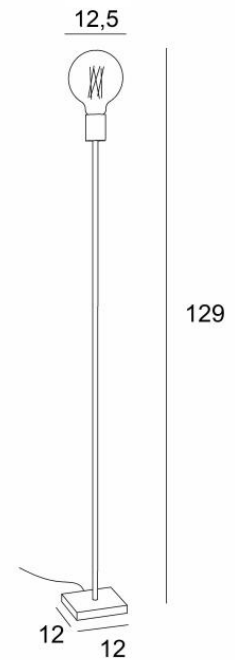

TIM 3

TIM 3 in brushed bronze and gold bulb Ø125mm

**TIM 3** is a floor light designed for a decorative bulb

Can easily be placed in any interior

A foot dimmer can be installed on the power cord

**TIM** is a very small lamp, simple, elegant and beautiful

The decorative bulb has become an essential part of today's decoration and with **TIM** you will add a matching light to your interior

This luminaire exists in two other sizes, see **TIM 1** (28cm) and **TIM 2** (100cm)

#### OVERALL SIZES

H129cm

#### BASE

Solid brass base : #12 x 1,5cm