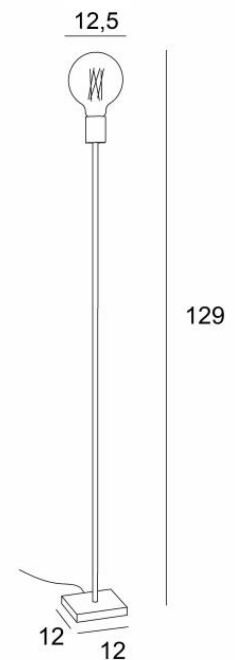

TIM 3

TIM 3 in brushed bronze and gold bulb Ø125mm

TIM 3 is a floor light designed for a decorative bulb

Can easily be placed in any interior

A foot dimmer can be installed on the power cord

TIM is a very small lamp, simple, elegant and beautiful

The decorative bulb has become an essential part of today's decoration and with **TIM** you will add a matching light to your interior

This luminaire exists in two other sizes, see **TIM 1** (28cm) and **TIM 2** (100cm)

OVERALL SIZES

H129cm

BASE

Solid brass base : #12 x 1,5cm

TECHNICAL DATA

One E27 fitting for decorative bulb

LED bulb Gold Ø125mm dim code 6834 000 (option)

A foot switch on the cable (standard)