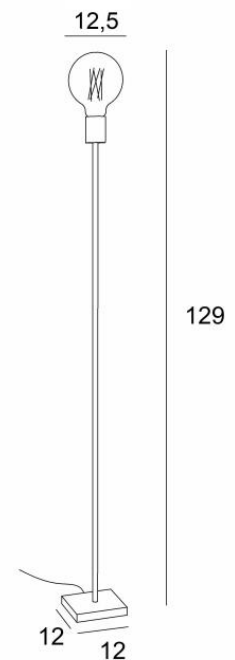

TIM 3

TIM 3 in brushed bronze and gold bulb Ø125mm

**TIM 3** is a floor light designed for a decorative bulb

Can easily be placed in any interior

A foot dimmer can be installed on the power cord

**TIM** is a very small lamp, simple, elegant and beautiful

The decorative bulb has become an essential part of today's decoration and with **TIM** you will add a matching light to your interior

This luminaire exists in two other sizes, see **TIM 1** (28cm) and **TIM 2** (100cm)

#### OVERALL SIZES

H129cm

#### BASE

Solid brass base : #12 x 1,5cm