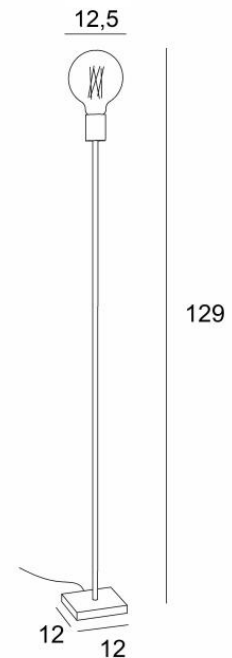

TIM 3

TIM 3 in brushed bronze and gold bulb Ø125mm

TIM 3 is a floor light designed for a decorative bulb

Can easily be placed in any interior

A foot dimmer can be installed on the power cord

TIM is a very small lamp, simple, elegant and beautiful

The decorative bulb has become an essential part of today's decoration and with **TIM** you will add a matching light to your interior

This luminaire exists in two other sizes, see **TIM 1** (28cm) and **TIM 2** (100cm)

OVERALL SIZES

H129cm

BASE

Solid brass base : #12 x 1,5cm

TECHNICAL DATA

One E27 fitting for decorative bulb

LED bulb Gold Ø125mm dim code 6834 000 (option)

A foot switch on the cable (standard)