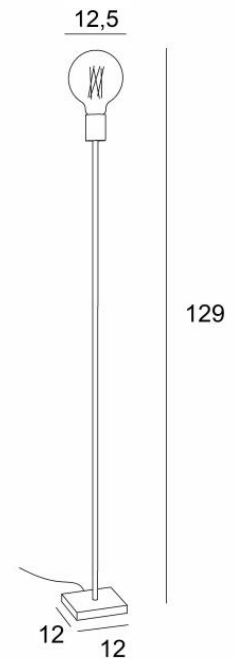

TIM 3

TIM 3 in brushed bronze and gold bulb Ø125mm

TIM 3 is a floor light designed for a decorative bulb

Can easily be placed in any interior

A foot dimmer can be installed on the power cord

TIM is a very small lamp, simple, elegant and beautiful

The decorative bulb has become an essential part of today's decoration and with **TIM** you will add a matching light to your interior

This luminaire exists in two other sizes, see **TIM 1** (28cm) and **TIM 2** (100cm)

OVERALL SIZES

H129cm

BASE

Solid brass base : #12 x 1,5cm

TECHNICAL DATA

One E27 fitting for decorative bulb

LED bulb Gold Ø125mm dim code 6834 000 (option)

A foot switch on the cable (standard)