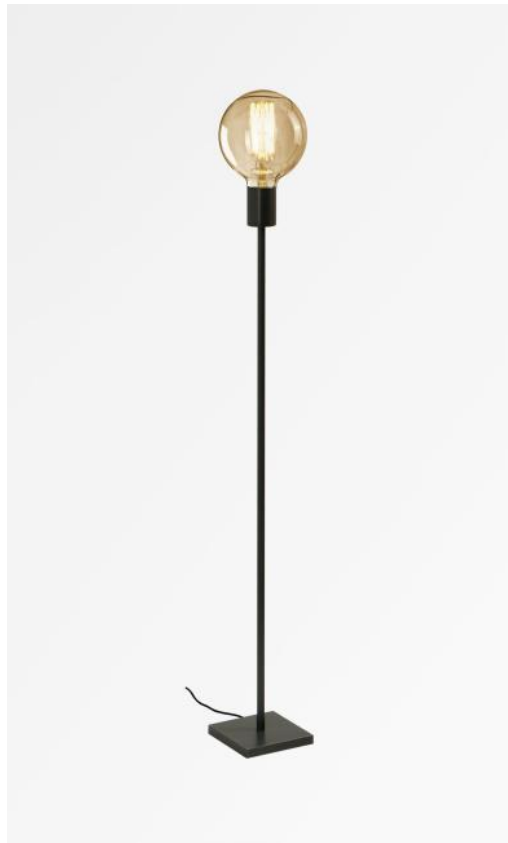

TIM 2

TIM 2 in brushed bronze and gold bulb Ø125mm

**TIM 2** is a small floor light designed for a decorative bulb  
Can easily be placed in any interior

A foot dimmer can be installed on the power cord

**TIM** is a very small lamp, simple, elegant and beautiful

The decorative bulb has become an essential part of today's decoration and with **TIM** you will add a matching light to your interior

This luminaire exists in two other sizes, see **TIM 1** (28cm) and **TIM 3** (129cm)

#### OVERALL SIZES

H100cm

#### BASE

Solid brass base : #12 x 1,5cm