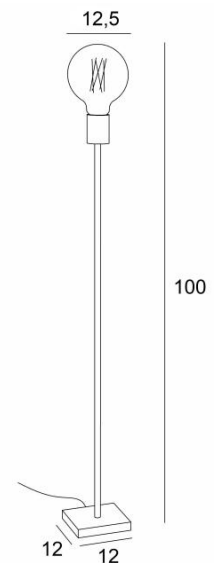

TIM 2

TIM 2 in brushed bronze and gold bulb Ø125mm

**TIM 2** is a small floor light designed for a decorative bulb

Can easily be placed in any interior

A foot dimmer can be installed on the power cord

**TIM** is a very small lamp, simple, elegant and beautiful

The decorative bulb has become an essential part of today's decoration and with **TIM** you will add a matching light to your interior

This luminaire exists in two other sizes, see **TIM 1** (28cm) and **TIM 3** (129cm)

#### OVERALL SIZES

H100cm

#### BASE

Solid brass base : #12 x 1,5cm