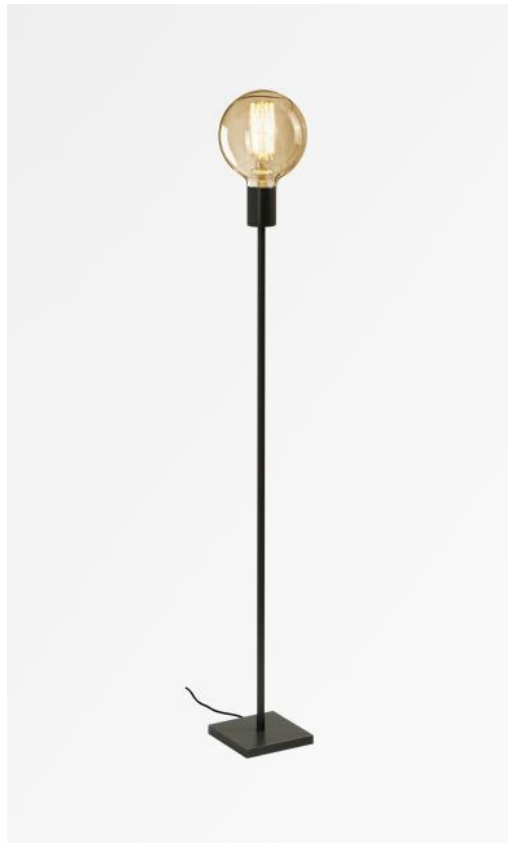

TIM 2

TIM 2 in brushed bronze and gold bulb Ø125mm

TIM 2 is a small floor light designed for a decorative bulb
Can easily be placed in any interior

A foot dimmer can be installed on the power cord

TIM is a very small lamp, simple, elegant and beautiful

The decorative bulb has become an essential part of today's decoration and with **TIM** you will add a matching light to your interior

This luminaire exists in two other sizes, see **TIM 1** (28cm) and **TIM 3** (129cm)

OVERALL SIZES

H100cm

BASE

Solid brass base : #12 x 1,5cm

TECHNICAL DATA

One E27 fitting for decorative bulb

LED bulb Gold Ø125mm dim code 6834 000 (option)

A foot switch on the cable (standard)

A foot dimmer on the cable (option)

AVAILABLE METAL FINISHES AND CODES

28 - Light bronze - 3636 028

29 - Brushed bronze - 3636 029

FOOT
SWITCH