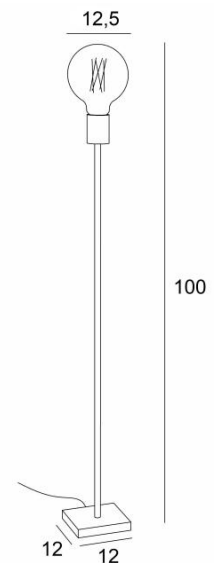

TIM 2

TIM 2 in brushed bronze and gold bulb Ø125mm

TIM 2 is a small floor light designed for a decorative bulb

Can easily be placed in any interior

A foot dimmer can be installed on the power cord

TIM is a very small lamp, simple, elegant and beautiful

The decorative bulb has become an essential part of today's decoration and with **TIM** you will add a matching light to your interior

This luminaire exists in two other sizes, see **TIM 1** (28cm) and **TIM 3** (129cm)

OVERALL SIZES

H100cm

BASE

Solid brass base : #12 x 1,5cm

TECHNICAL DATA

One E27 fitting for decorative bulb

LED bulb Gold Ø125mm dim code 6834 000 (option)

A foot switch on the cable (standard)