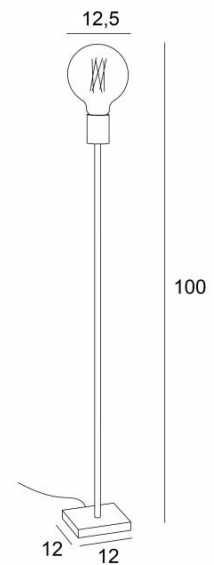

TIM 2

TIM 2 in brushed bronze and gold bulb Ø125mm

TIM 2 is a small floor light designed for a decorative bulb
Can easily be placed in any interior

A foot dimmer can be installed on the power cord

TIM is a very small lamp, simple, elegant and beautiful

The decorative bulb has become an essential part of today's decoration and with **TIM** you will add a matching light to your interior

This luminaire exists in two other sizes, see **TIM 1** (28cm) and **TIM 3** (129cm)

OVERALL SIZES

H100cm

BASE

Solid brass base : #12 x 1,5cm

TECHNICAL DATA

One E27 fitting for decorative bulb

LED bulb Gold Ø125mm dim code 6834 000 (option)

A foot switch on the cable (standard)