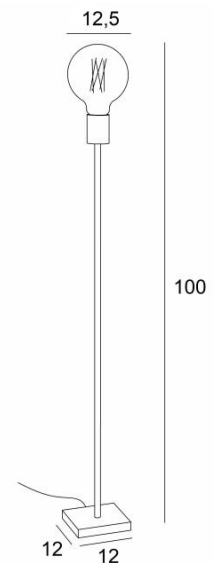

TIM 2

TIM 2 in brushed bronze and gold bulb Ø125mm

**TIM 2** is a small floor light designed for a decorative bulb  
Can easily be placed in any interior

A foot dimmer can be installed on the power cord

**TIM** is a very small lamp, simple, elegant and beautiful

The decorative bulb has become an essential part of today's decoration and with **TIM** you will add a matching light to your interior

This luminaire exists in two other sizes, see **TIM 1** (28cm) and **TIM 3** (129cm)

#### OVERALL SIZES

H100cm

#### BASE

Solid brass base : #12 x 1,5cm