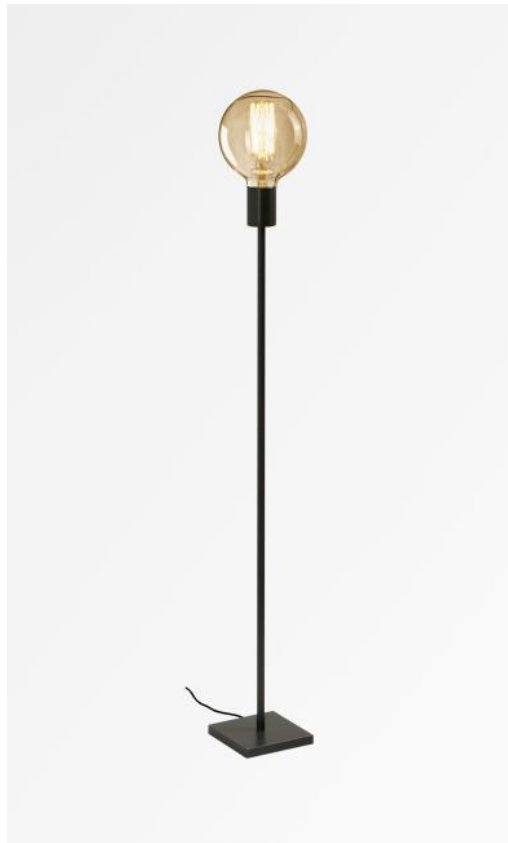

TIM 2

TIM 2 in brushed bronze and gold bulb Ø125mm

TIM 2 is a small floor light designed for a decorative bulb

Can easily be placed in any interior

A foot dimmer can be installed on the power cord

TIM is a very small lamp, simple, elegant and beautiful

The decorative bulb has become an essential part of today's decoration and with **TIM** you will add a matching light to your interior

This luminaire exists in two other sizes, see **TIM 1** (28cm) and **TIM 3** (129cm)

OVERALL SIZES

H100cm

BASE

Solid brass base : #12 x 1,5cm

TECHNICAL DATA

One E27 fitting for decorative bulb

LED bulb Gold Ø125mm dim code 6834 000 (option)

A foot switch on the cable (standard)

A foot dimmer on the cable (option)

AVAILABLE METAL FINISHES AND CODES

28 - Light bronze - 3636 028

29 - Brushed bronze - 3636 029

FOOT
SWITCH

LIGHTING COLLECTION