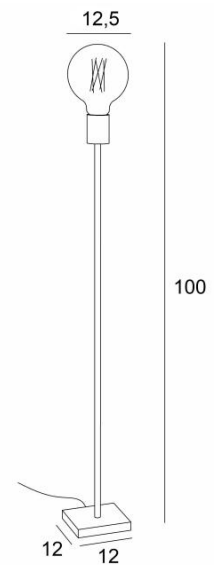

TIM 2

TIM 2 in brushed bronze and gold bulb Ø125mm

TIM 2 is a small floor light designed for a decorative bulb

Can easily be placed in any interior

A foot dimmer can be installed on the power cord

TIM is a very small lamp, simple, elegant and beautiful

The decorative bulb has become an essential part of today's decoration and with **TIM** you will add a matching light to your interior

This luminaire exists in two other sizes, see **TIM 1** (28cm) and **TIM 3** (129cm)

OVERALL SIZES

H100cm

BASE

Solid brass base : #12 x 1,5cm

TECHNICAL DATA

One E27 fitting for decorative bulb

LED bulb Gold Ø125mm dim code 6834 000 (option)

A foot switch on the cable (standard)