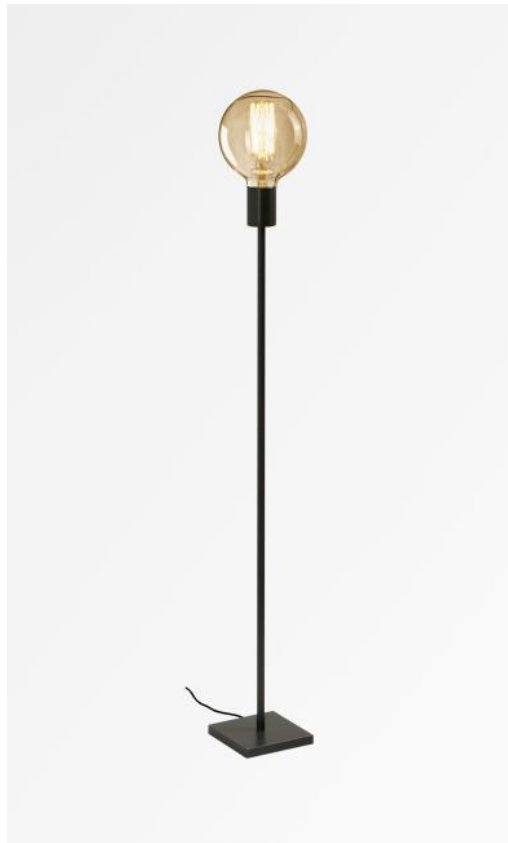

TIM 2

TIM 2 in brushed bronze and gold bulb Ø125mm

**TIM 2** is a small floor light designed for a decorative bulb

Can easily be placed in any interior

A foot dimmer can be installed on the power cord

**TIM** is a very small lamp, simple, elegant and beautiful

The decorative bulb has become an essential part of today's decoration and with **TIM** you will add a matching light to your interior

This luminaire exists in two other sizes, see **TIM 1** (28cm) and **TIM 3** (129cm)

#### OVERALL SIZES

H100cm

#### BASE

Solid brass base : #12 x 1,5cm