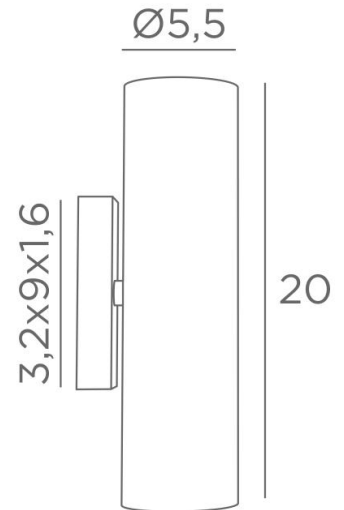

CROWN 2

CROWN 2 in structured black. Metal finish code : 02

CROWN 2 is a traditional wall light with double light beams to add beautiful lighting effects to your walls. In structured black, it is magnificent and the other finishes are remarkable. It will undoubtedly bring a nice presence to your decoration. Available with a single beam, see [CROWN 1](#).

OVERALL SIZES

H20cm L5,5cm |→7,5cm

BASE

3,2 x 9 x 1,6cm

TECHNICAL DATA

Two GU10 fittings
Without transformer
Dimmable wall light
A fixing plate for the wall box ([plan in PDF](#))

AVAILABLE METAL FINISHES AND CODES

	02 - Structured black - 1650 002
	25 - Brushed brass - 1650 025
	28 - Light bronze - 1650 028
	29 - Brushed bronze - 1650 029