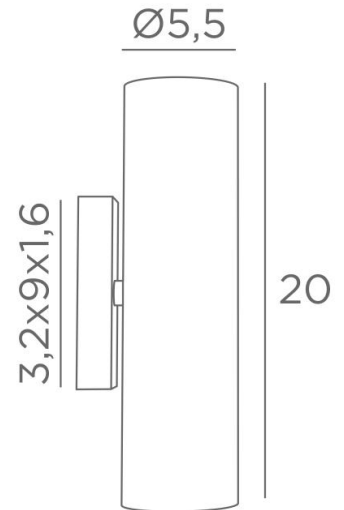

## CROWN 2

CROWN 2 in structured black. Metal finish code : 02

**CROWN 2** is a traditional wall light with double light beams to add beautiful lighting effects to your walls. In structured black, it is magnificent and the other finishes are remarkable. It will undoubtedly bring a nice presence to your decoration. Available with a single beam, see [CROWN 1](#).

### OVERALL SIZES

H20cm L5,5cm |→7,5cm

### BASE

3,2 x 9 x 1,6cm