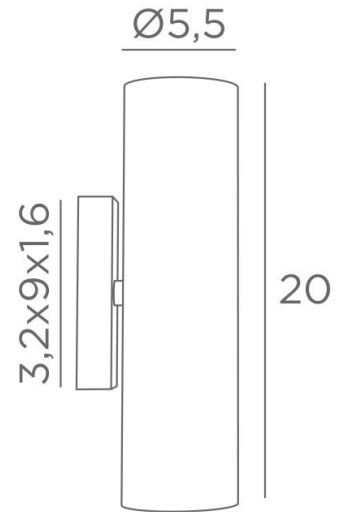

## CROWN 2

CROWN 2 in structured black. Metal finish code : 02

**CROWN 2** is a traditional wall light with double light beams to add beautiful lighting effects to your walls. In structured black, it is magnificent and the other finishes are remarkable. It will undoubtedly bring a nice presence to your decoration. Available with a single beam, see [CROWN 1](#).

### OVERALL SIZES

H20cm L5,5cm |→7,5cm

### BASE

3,2 x 9 x 1,6cm