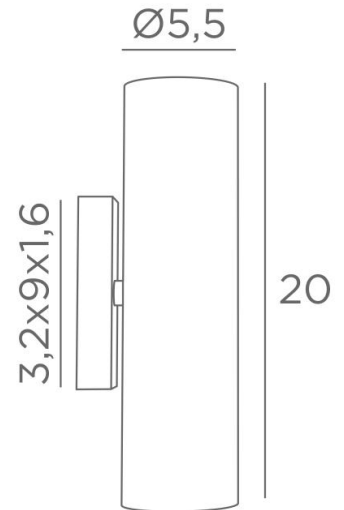

CROWN 2

CROWN 2 in structured black. Metal finish code : 02

CROWN 2 is a traditional wall light with double light beams to add beautiful lighting effects to your walls. In structured black, it is magnificent and the other finishes are remarkable. It will undoubtedly bring a nice presence to your decoration. Available with a single beam, see [CROWN 1](#).

OVERALL SIZES

H20cm L5,5cm |→7,5cm

BASE

3,2 x 9 x 1,6cm

TECHNICAL DATA

Two GU10 fittings
Without transformer
Dimmable wall light
A fixing plate for the wall box ([plan in PDF](#))

AVAILABLE METAL FINISHES AND CODES

02 - Structured black - 1650 002

28 - Light bronze - 1650 028

29 - Brushed bronze - 1650 029