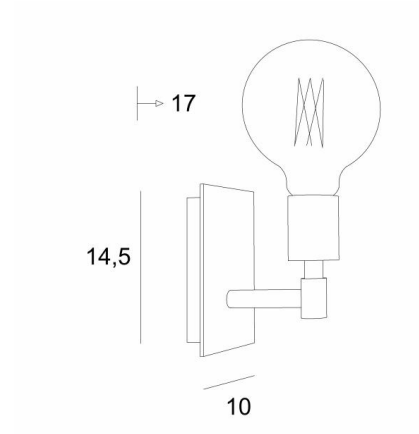

SINOUHE L

SINOUHE L in structured black with a gold bulb Ø125mm

SINOUHE L is a wall light for placing only one decorative bulb

This wall light can be installed upside down, bulb down

It completes an already installed suspension with decorative bulbs

A similar model, with a ring on the fitting, is available for placing a **KERMA structure** or a traditional lampshade, see [SINOUHE](#)

OVERALL SIZES

H14,5cm L10cm |→17cm

BASE

Plate : 10 x 14,5cm

Box : 8 x 12,5 x 2cm

TECHNICAL DATA

One E27 fitting for decorative bulb

Dimmable wall light

LED bulb Gold Ø125mm dim code 6834 000 (option)

A fixing plate for the wall box ([plan in PDF](#))

AVAILABLE METAL FINISHES AND CODES

02 - Structured black - 1962 002