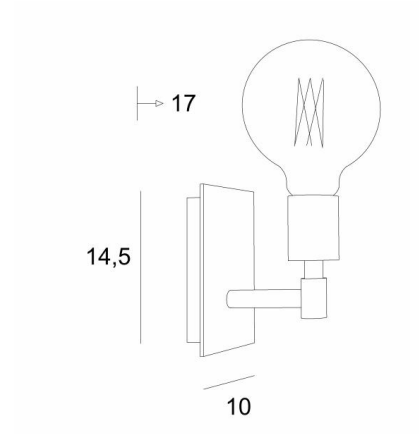

## SINOUHE L

SINOUHE L in structured black with a gold bulb Ø125mm

**SINOUHE L** is a wall light for placing only one decorative bulb

This wall light can be installed upside down, bulb down

It completes an already installed suspension with decorative bulbs

A similar model, with a ring on the fitting, is available for placing a **KERMA structure** or a traditional lampshade, see [SINOUHE](#)

### OVERALL SIZES

H14,5cm L10cm |→17cm

### BASE

Plate : 10 x 14,5cm

Box : 8 x 12,5 x 2cm