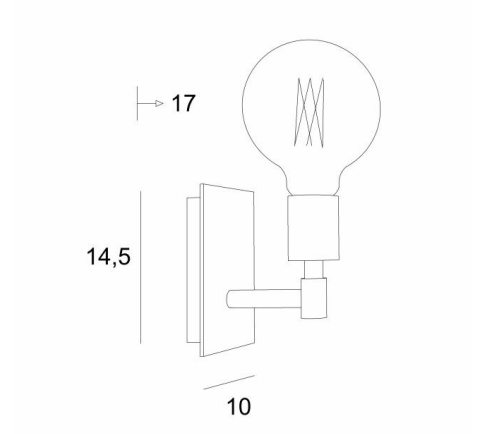

## SINOUHE L

SINOUHE L in structured black with a gold bulb Ø125mm

**SINOUHE L** is a wall light for placing only one decorative bulb

This wall light can be installed upside down, bulb down

It completes an already installed suspension with decorative bulbs

A similar model, with a ring on the fitting, is available for placing a **KERMA structure** or a traditional lampshade, see **SINOUHE**

### OVERALL SIZES

H14,5cm L10cm |→17cm

### BASE

Plate : 10 x 14,5cm

Box : 8 x 12,5 x 2cm