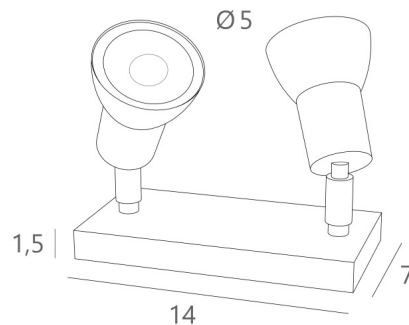

SADIRA PL2

SADIRA PL2 in light bronze. Metal finish code : 28

SADIRA PL2 small luminaire with a minimalist design for two bulbs, fully integrated in the spotlights, provides discretion on a piece of furniture or a console

OVERALL SIZES

H7,5→12cm

BASE

Solid brass base : 14 x 7 x 1,5cm

TECHNICAL DATA

Double table spotlight, mounted on 360° adjustable joints, with two GU10 fittings for dimmable LED bulbs

Spot dimensions: Ø2,8→5,3cm L7cm