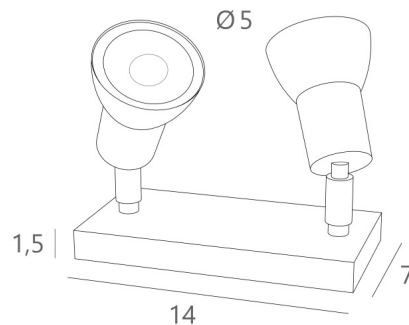

## SADIRA PL2

SADIRA PL2 in light bronze. Metal finish code : 28

**SADIRA PL2** small luminaire with a minimalist design for two bulbs, fully integrated in the spotlights, provides discretion on a piece of furniture or a console

### OVERALL SIZES

H7,5→12cm

### BASE

Solid brass base : 14 x 7 x 1,5cm

### TECHNICAL DATA

Double table spotlight, mounted on 360° adjustable joints, with two GU10 fittings for dimmable LED bulbs

Spot dimensions: Ø2,8→5,3cm L7cm

A dimmer switch is placed on the power cord and includes the following functions: