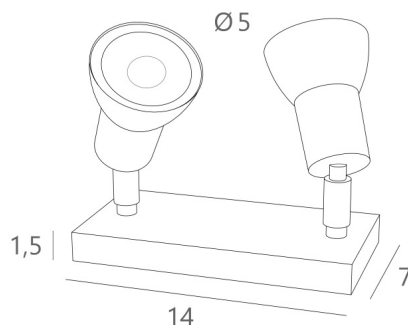

SADIRA PL2 in light bronze. Metal finish code : 28