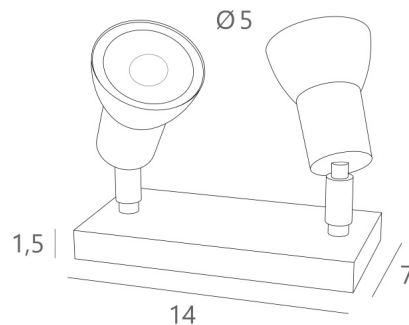

SADIRA PL2

SADIRA PL2 in light bronze. Metal finish code: 28

SADIRA PL2 small luminaire with a minimalist design for two bulbs, fully integrated in the spotlights, provides discretion on a piece of furniture or a console

OVERALL SIZES

H7,5→12cm

BASE

Solid brass base : 14 x 7 x 1,5cm

TECHNICAL DATA

Double table spotlight, mounted on 360° ball joints, with two GU10 fittings for dimmable LED bulbs

Spot dimensions: Ø2,8→5,3cm L7cm