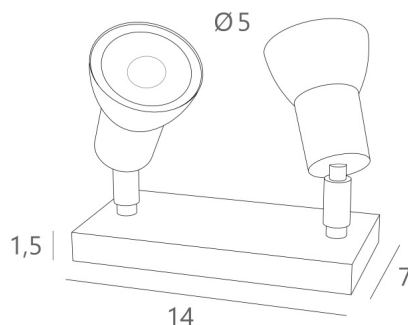

SADIRA PL2

SADIRA PL2 in light bronze. Metal finish code : 28

SADIRA PL2 small luminaire with a minimalist design for two bulbs, fully integrated in the spotlights, provides discretion on a piece of furniture or a console

OVERALL SIZES

H7,5→12cm

BASE

Solid brass base : 14 x 7 x 1,5cm

TECHNICAL DATA

Double table spotlight, mounted on 360° adjustable joints, with two GU10 fittings for dimmable LED bulbs

Spot dimensions: Ø2,8→5,3cm L7cm