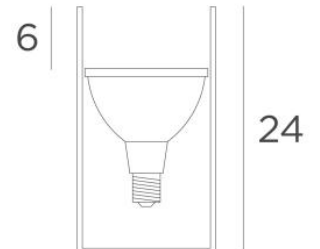

UP 138

UP 138 in structured black. Metal finish code: 02

#13,5

UP 138 is a square-shaped luminaire for indirect upward lighting

It stands on the floor and is equipped with a foot switch

UP 138 is a lamp that easily brings light into dark corners of your home and a touch of light when all the lights are off

It is designed for a PAR38 (LED) bulb which, in addition to its high luminous flux, is designed to be glare-free

OVERALL SIZES

#13,5cm H24cm

TECHNICAL DATA

One metal E27 fitting

Intended use for a PAR 38 bulb