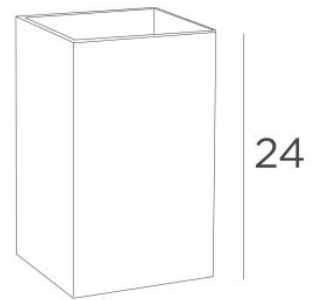

UP 138

UP 138 in structured black. Metal finish code: 02

#13,5

**UP 138** is a square-shaped luminaire for indirect upward lighting

It stands on the floor and is equipped with a foot switch

**UP 138** is a lamp that easily brings light into dark corners of your home and a touch of light when all the lights are off

#### OVERALL SIZES

#13,5cm H24cm