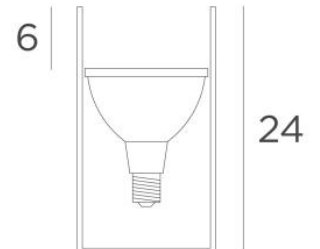

UP 138

UP 138 in structured black. Metal finish code: 02

#13,5

**UP 138** is a square-shaped luminaire for indirect upward lighting

It stands on the floor and is equipped with a foot switch

**UP 138** is a lamp that easily brings light into dark corners of your home and a touch of light when all the lights are off

It is designed for a PAR38 (LED) bulb which, in addition to its high luminous flux, is designed to be glare-free

#### OVERALL SIZES

#13,5cm H24cm