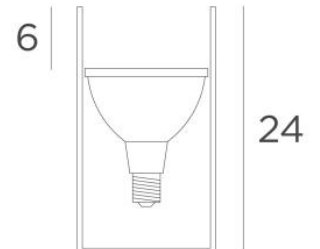

UP 138

UP 138 in structured black. Metal finish code : 02

#13,5

**UP 138** is a square-shaped luminaire for indirect upward lighting

It stands on the floor and is equipped with a foot switch

**UP 138** is a lamp that easily brings light into dark corners of your home and a touch of light when all the lights are off

It is designed for a PAR38 (LED) bulb which, in addition to its high luminous flux, is designed to be glare-free

#### OVERALL SIZES

#13,5cm H24cm