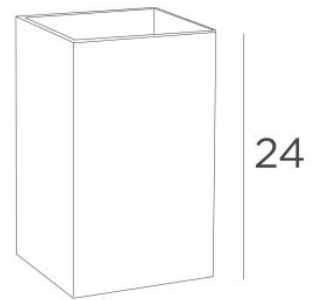

UP 138

UP 138 in structured black. Metal finish code : 02

#13,5

**UP 138** is a square-shaped luminaire for indirect upward lighting

It stands on the floor and is equipped with a foot switch

**UP 138** is a lamp that easily brings light into dark corners of your home and a touch of light when all the lights are off

#### OVERALL SIZES

#13,5cm H24cm