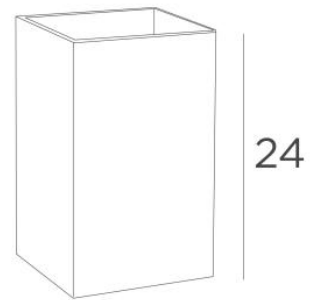

UP 138

UP 138 in structured black. Metal finish code: 02

#13,5

UP 138 is a square-shaped luminaire for indirect upward lighting

It stands on the floor and is equipped with a foot switch

UP 138 is a lamp that easily brings light into dark corners of your home and a touch of light when all the lights are off

It is designed for a PAR38 (LED) bulb which, in addition to its high luminous flux, is designed to be glare-free

OVERALL SIZES

#13,5cm H24cm

TECHNICAL DATA

One metal E27 fitting

Intended use for a PAR 38 bulb