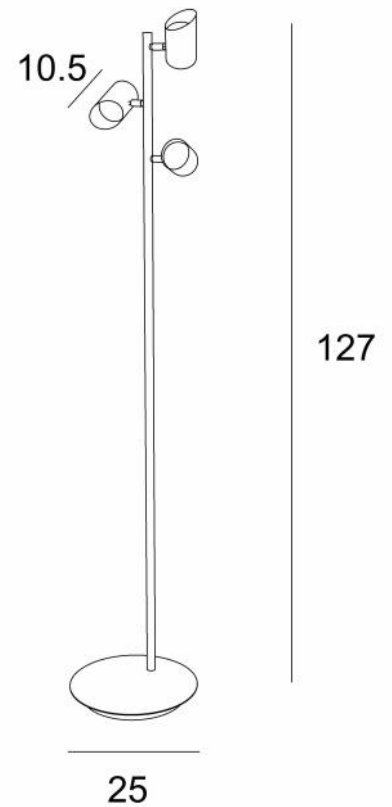

## HECTOR

HECTOR in brushed bronze

**HECTOR** is a small floor light to be placed near an armchair or at the end of a sofa  
He is equipped with 3 spotlights, adjustable in all directions  
**HECTOR** is mounted on a heavy base for remarkable stability  
Traditionally made by expert brass craftsmen, this lamp is presented in superb finishes

### OVERALL SIZES

H127cm Ø25cm

### BASE

Ø25 x 2,5cm

### TECHNICAL DATA

Three GU10 fittings  
The bulbs are fully integrated into the spotlights  
The spotlights can be directed to all directions  
Spotlight dimensions : Ø5,5cm L7,8→10,5cm  
A foot switch on the cable (standard)  
A foot dimmer on the cable (option)  
Mandatory use of a LED bulb (safety)