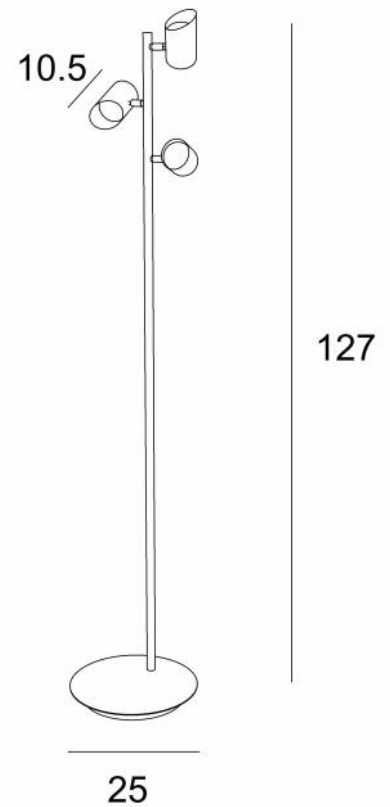

HECTOR

HECTOR in brushed bronze

HECTOR is a small floor light to be placed near an armchair or at the end of a sofa
He is equipped with 3 spotlights, adjustable in all directions
HECTOR is mounted on a heavy base for remarkable stability
Traditionally made by expert brass craftsmen, this lamp is presented in superb finishes

OVERALL SIZES

H127cm Ø25cm

BASE

Ø25 x 2,5cm

TECHNICAL DATA

Three GU10 fittings
The bulbs are fully integrated into the spotlights
The spotlights can be directed to all directions
Spotlight dimensions : Ø5,5cm L7,8→10,5cm
A foot switch on the cable (standard)
A foot dimmer on the cable (option)
Mandatory use of a LED bulb (safety)

AVAILABLE METAL FINISHES AND CODES

28 - Light bronze - 3634 028

29 - Brushed bronze - 3634 029