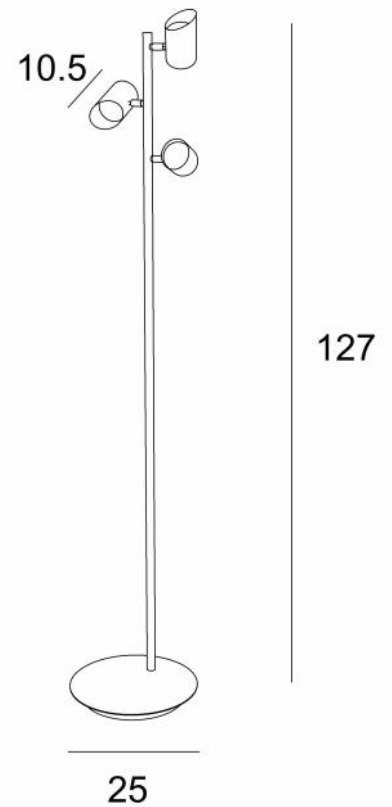

HECTOR

HECTOR in brushed bronze

HECTOR is a small floor light to be placed near an armchair or at the end of a sofa
He is equipped with 3 spotlights, adjustable in all directions
HECTOR is mounted on a heavy base for remarkable stability
Traditionally made by expert brass craftsmen, this lamp is presented in superb finishes

OVERALL SIZES

H127cm Ø25cm

BASE

Ø25 x 2,5cm

TECHNICAL DATA

Three GU10 fittings
The bulbs are fully integrated into the spotlights
The spotlights can be directed to all directions
Spotlight dimensions : Ø5,5cm L7,8→10,5cm
A foot switch on the cable (standard)
A foot dimmer on the cable (option)
Mandatory use of a LED bulb (safety)

AVAILABLE METAL FINISHES AND CODES

28 - Light bronze - 3634 028

29 - Brushed bronze - 3634 029