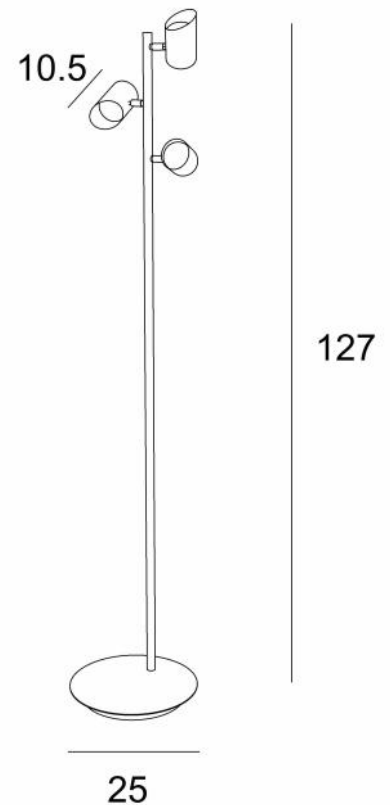

HECTOR

HECTOR in brushed bronze

HECTOR is a small floor light to be placed near an armchair or at the end of a sofa
He is equipped with 3 spotlights, adjustable in all directions
HECTOR is mounted on a heavy base for remarkable stability
Traditionally made by expert brass craftsmen, this lamp is presented in superb finishes

OVERALL SIZES

H127cm Ø25cm

BASE

Ø25 x 2,5cm

TECHNICAL DATA

Three GU10 fittings
The bulbs are fully integrated into the spotlights
The spotlights can be directed to all directions
Spotlight dimensions: Ø5,5cm L7,8→10,5cm
A foot switch on the cable (standard)
A foot dimmer on the cable (option)
Mandatory use of a LED bulb (safety)

AVAILABLE METAL FINISHES AND CODES

28 - Light bronze - 3634 028

29 - Brushed bronze - 3634 029