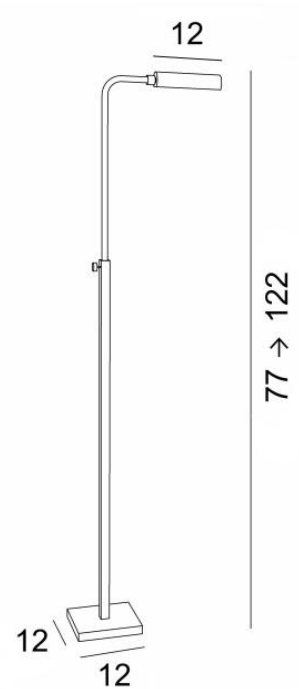

OUADI

OUADI in light bronze

**OUADI** is a reading light to be placed at the end of the sofa

Small but efficient : swivel reflector and adjustable height

Supplied with a warm-colored LED bulb of good power

#### OVERALL SIZES

H77→122cm L27,5cm

#### BASE

Solid brass base : #12 x 1,5cm

#### TECHNICAL DATA

One G9 fitting

Reading light delivered with one LED bulb :

consumption 4,5W brightness 500lm color temperature 2700°K and dimmable

No driver

The reflector rotates through 360°

Reflector dimensions : L12cm Ø3,2cm H2,5cm