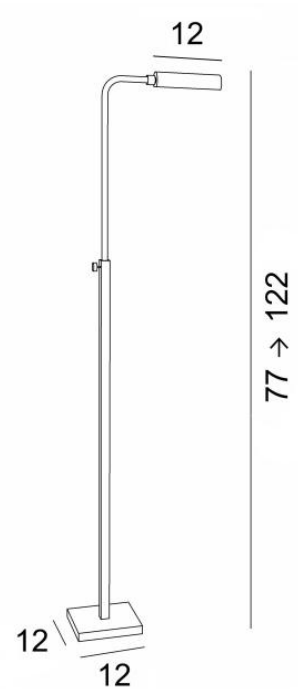

OUADI

OUADI in light bronze

OUADI is a reading light to be placed at the end of the sofa

Small but efficient : swivel reflector and adjustable height

Supplied with a warm-colored LED bulb of good power

With her beautiful contemporary and classic look, this reading light will bring finesse and charm to your home and is beautifully finished

OVERALL SIZES

H77→122cm L27,5cm

BASE

Solid brass base : #12 x 1,5cm

TECHNICAL DATA

One G9 fitting

Reading light delivered with one LED bulb :

consumption 4,5W brightness 500lm color temperature 2700°K and dimmable

No driver

The reflector rotates through 360°

Reflector dimensions : L12cm Ø3,2cm H2,5cm

Reading light adjustable in height

A foot switch on the cable

Mandatory use of a LED bulb (safety)

AVAILABLE METAL FINISHES AND CODES

28 - Light bronze - 3683 028

29 - Brushed bronze - 3683 029