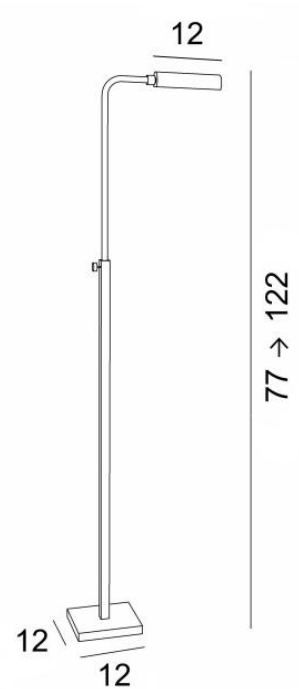

OUADI

OUADI in light bronze

OUADI is a reading light to be placed at the end of the sofa

Small but efficient : swivel reflector and adjustable height

Supplied with a warm-colored LED bulb of good power

With her beautiful contemporary and classic look, this reading light will bring finesse and charm to your home and is beautifully finished

OVERALL SIZES

H77→122cm L27,5cm

BASE

Solid brass base : #12 x 1,5cm

TECHNICAL DATA

One G9 fitting

Reading light delivered with one LED bulb :

consumption 4,5W brightness 500lm color temperature 2700°K and dimmable

No driver

The reflector rotates through 360°

Reflector dimensions : L12cm Ø3,2cm H2,5cm

Reading light adjustable in height

A foot switch on the cable

Mandatory use of a LED bulb (safety)

AVAILABLE METAL FINISHES AND CODES