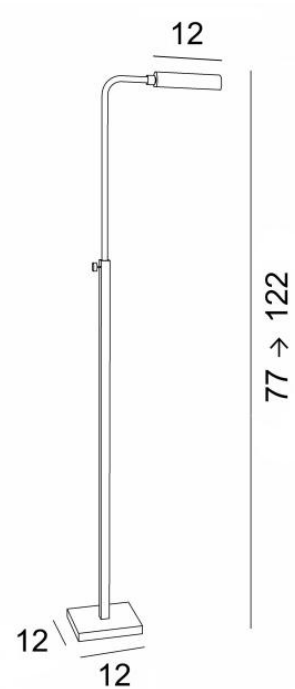

OUADI

OUADI in light bronze

OUADI is a reading light to be placed at the end of the sofa

Small but efficient : swivel reflector and adjustable height

Supplied with a warm-colored LED bulb of good power

With her beautiful contemporary and classic look, this reading light will bring finesse and charm to your home and is beautifully finished

OVERALL SIZES

H77→122cm L27,5cm

BASE

Solid brass base : #12 x 1,5cm

TECHNICAL DATA

One G9 fitting

Reading light delivered with one LED bulb :

consumption 4,5W brightness 500lm color temperature 2700°K and dimmable

No driver

The reflector rotates through 360°

Reflector dimensions : L12cm Ø3,2cm H2,5cm

Reading light adjustable in height

A foot switch on the cable

Mandatory use of a LED bulb (safety)

AVAILABLE METAL FINISHES AND CODES

28 - Light bronze - 3683 028

29 - Brushed bronze - 3683 029