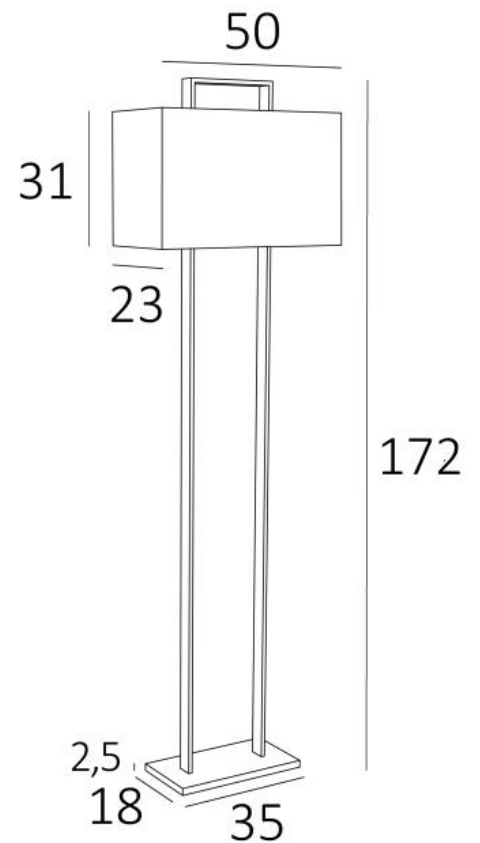

MANDOULIS FLOOR

MANDOULIS FLOOR in light bronze with lampshade Parma Merisier (fabric from category 4)

MANDOULIS FLOOR is a floor light that finds its originality in its very surprising design

With its perfect design and its right proportions, this lamp is enriched by a choice of finishes more than remarkable

This floor light, with its rectangular lampshade partly closed at the top, is available as a table light, see

MANDOULIS

OVERALL SIZES

H172cm L50 x 23cm

BASE : 35 x 18 x 2,5cm

TECHNICAL DATA

Two E27 fittings

29 - Brushed bronze - 3492 029

LAMPSHADE : SIZES & CODE

50x23 - 50x23 - 31cm + ring 32x12cm

Code: 3492 + fabric code

We propose more than 180 fabrics/materials/colors for lampshades