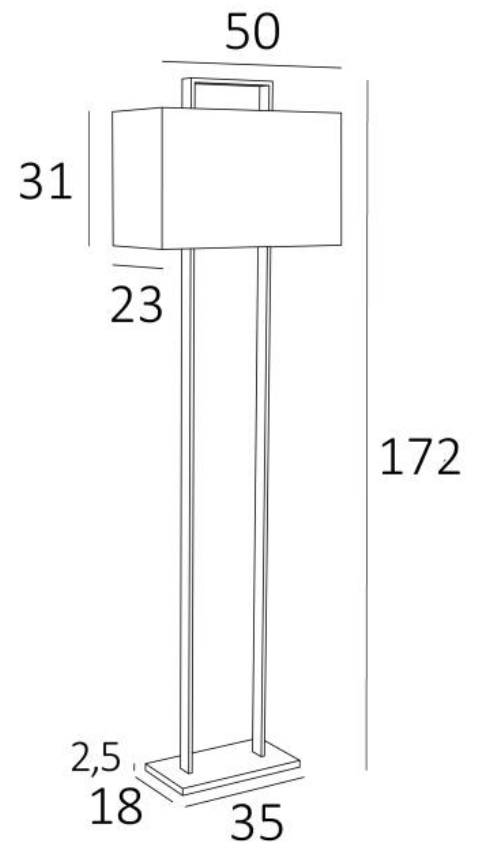

MANDOULIS FLOOR

MANDOULIS FLOOR in light bronze with lampshade Parma Merisier (fabric from category 4)

MANDOULIS FLOOR is a floor light that finds its originality in its very surprising design

With its perfect design and its right proportions, this lamp is enriched by a choice of finishes more than remarkable

This floor light, with its rectangular lampshade partly closed at the top, is available as a table light, see

MANDOULIS

OVERALL SIZES

H172cm L50 x 23cm

BASE : 35 x 18 x 2,5cm

TECHNICAL DATA

Two E27 fittings

29 - Brushed bronze - 3492 029

LAMPSHADE : SIZES & CODE

50x23 - 50x23 - 31cm + ring 32x12cm

Code: 3492 + fabric code

We propose more than 150 materials/colors for lampshades.

LIGHTING COLLECTION