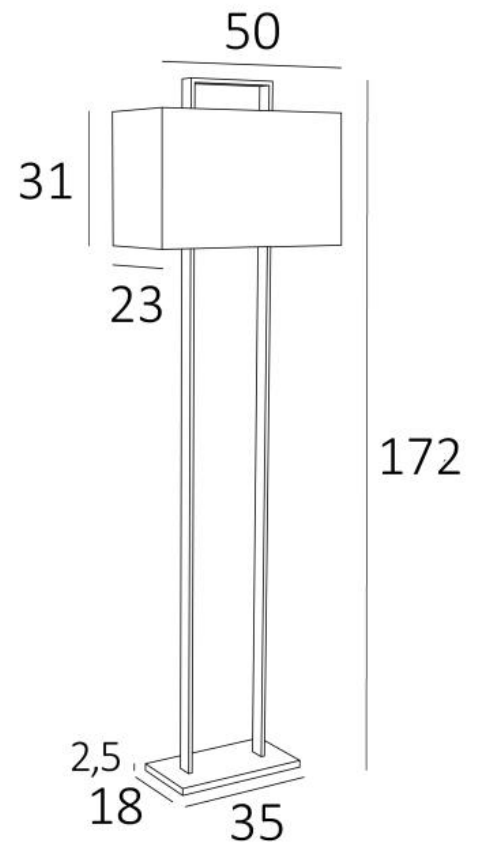

## MANDOULIS FLOOR

MANDOULIS FLOOR in light bronze with lampshade Parma Merisier (fabric from category 4)

**MANDOULIS FLOOR** is a floor light that finds its originality in its very surprising design

With its perfect design and its right proportions, this lamp is enriched by a choice of finishes more than remarkable

This floor light, with its rectangular lampshade partly closed at the top, is available as a table light, see

**MANDOULIS**

### OVERALL SIZES

H172cm L50 x 23cm

**BASE** : 35 x 18 x 2,5cm

### LAMPSHADE : SIZES & CODE

50x23 - 50x23 - 31cm + ring 32x12cm

Code: 3492 + fabric code

We propose more than 180 fabrics/materials/colors for lampshades