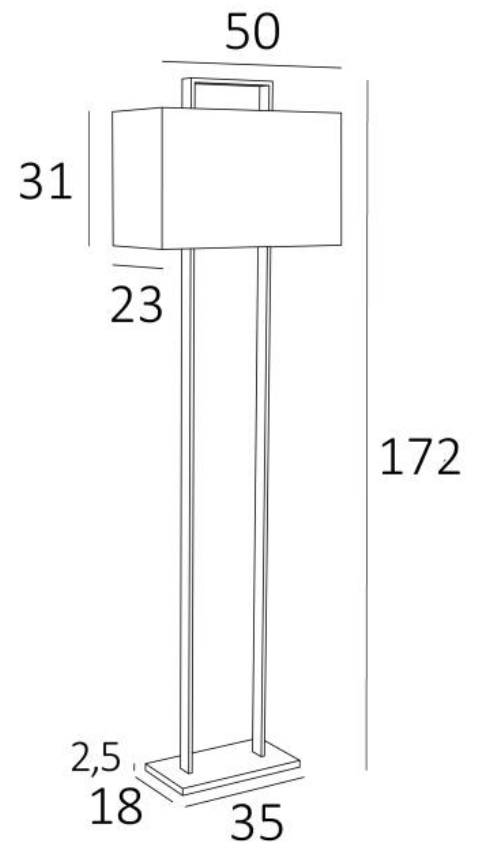

## MANDOULIS FLOOR

MANDOULIS FLOOR in light bronze with lampshade Parma Merisier (fabric from category 4)

**MANDOULIS FLOOR** is a floor light that finds its originality in its very surprising design

With its perfect design and its right proportions, this lamp is enriched by a choice of finishes more than remarkable

This floor light, with its rectangular lampshade partly closed at the top, is available as a table light, see

**MANDOULIS**

### OVERALL SIZES

H172cm L50 x 23cm

**BASE** : 35 x 18 x 2,5cm

### LAMPSHADE : SIZES & CODE

50x23 - 50x23 - 31cm + ring 32x12cm

Code: 3492 + fabric code

We propose more than 180 fabrics/materials/colors for lampshades

**LIGHTING COLLECTION**