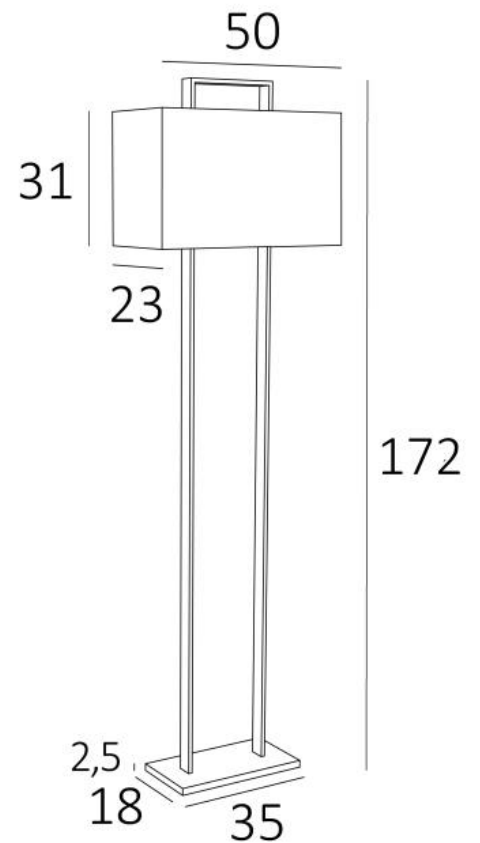

## MANDOULIS FLOOR

MANDOULIS FLOOR in light bronze with lampshade Parma Merisier (fabric from category 4)

**MANDOULIS FLOOR** is a floor light that finds its originality in its very surprising design

With its perfect design and its right proportions, this lamp is enriched by a choice of finishes more than remarkable

This floor light, with its rectangular lampshade partly closed at the top, is available as a table light, see

**MANDOULIS**

### OVERALL SIZES

H172cm L50 x 23cm

**BASE** : 35 x 18 x 2,5cm

### LAMPSHADE : SIZES & CODE

50x23 - 50x23 - 31cm + ring 32x12cm

Code: 3492 + fabric code

We propose more than 150 materials/colors for lampshades.