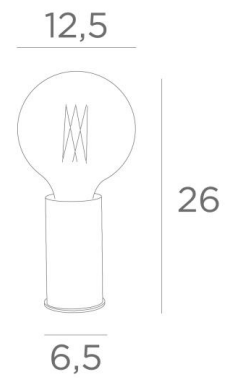

ZUKO

ZUKO in brushed bronze

**ZUKO** is a small holder for a decorative bulb  
On request, a dimmer can be installed on the power cord

#### OVERALL SIZES

Ø6,5cm H26cm

#### BASE

Solid brass base : Ø6,5cm H12cm

#### TECHNICAL DATA

One E27 fitting for decorative bulb

**LED bulb Gold Ø125mm** dim code 6834 000 (option)

Switch on the cable