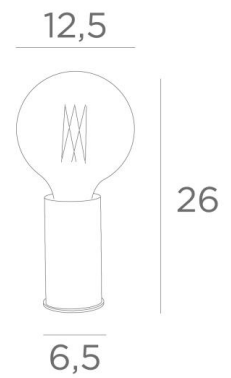

ZUKO

ZUKO in brushed bronze

ZUKO is a small holder for a decorative bulb
On request, a dimmer can be installed on the power cord

OVERALL SIZES

Ø6,5cm H26cm

BASE

Solid brass base : Ø6,5cm H12cm

TECHNICAL DATA

One E27 fitting for decorative bulb

LED bulb Gold Ø125mm dim code 6834 000 (option)

Switch on the cable

AVAILABLE METAL FINISHES AND CODES

28 - Light bronze - 2974 028

29 - Brushed bronze - 2974 029

ONLY
LED BULB