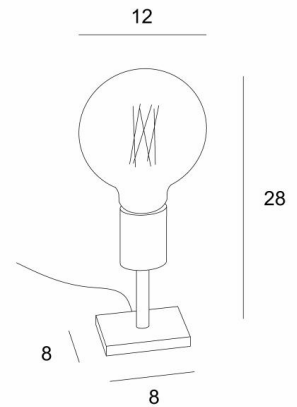

## TIM 1

TIM 1 in light bronze

The decorative light bulb has made its way into a modern interior design. With **TIM 1** you can add a small table light to your interior that matches with the others

On request, a dimmer can be installed on the cord

This lamp exists in two other sizes, see **TIM 2** (100cm) and **TIM 3** (129cm)

### OVERALL SIZES

H28cm

### TECHNICAL DATA

One E27 fitting for decorative bulb

**LED bulb Gold Ø125mm** dim code 6834 000 (option)

Switch on the cable