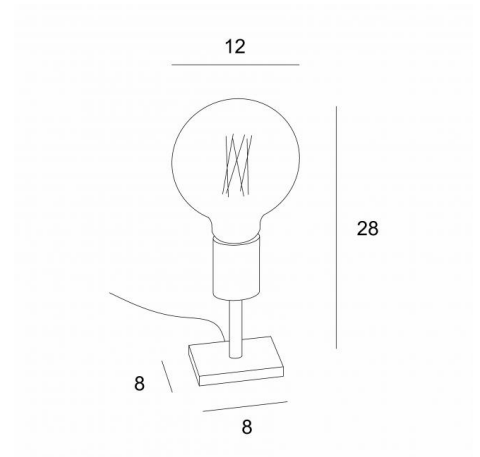

TIM 1

TIM 1 in light bronze

Table lamp with a simple and clean design

Fits easily into any interior

A dimmer switch can be installed on the power cord

This lamp comes in two other sizes, see [TIM 2](#) (100cm) and [TIM 3](#) (129cm)

OVERALL SIZES

H28cm with bulb

BASE

#8 x 1 cm

TECHNICAL DATA

One E27 fitting for decorative bulb

LED bulb Gold Ø95mm dim code 6833 000 (option)

LED bulb Gold Ø125mm dim code 6834 000 (option)