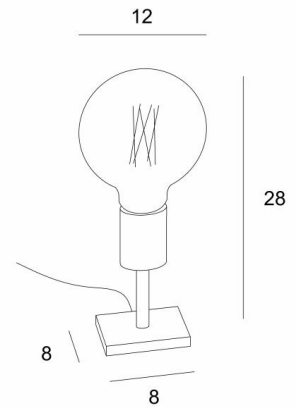

TIM 1

TIM 1 in light bronze

The decorative light bulb has made its way into a modern interior design. With **TIM 1** you can add a small table light to your interior that matches with the others

On request, a dimmer can be installed on the cord

This lamp exists in two other sizes, see **TIM 2** (100cm) and **TIM 3** (129cm)

OVERALL SIZES

H28cm

BASE

Solid brass base : #8 x 1cm

TECHNICAL DATA

One E27 fitting for decorative bulb

LED bulb Gold Ø125mm dim code 6834 000 (option)