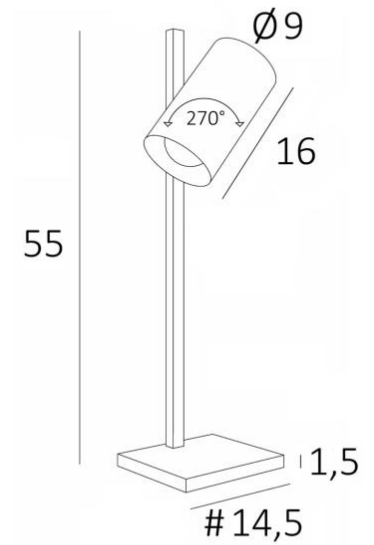

MIDAS

MIDAS in structured black. Metal finish code : 02

MIDAS is a desk light with a very modern design and a large cylindrical spotlight

Adjustable and fitted with a classic bulb is the lighting simple but efficient

OVERALL SIZES

H55cm L14,5→16cm

BASE

#14,5 x 1,5cm

TECHNICAL DATA

One E27 fitting

The spotlight can be rotated to 270°

Spotlight dimensions : Ø9cm L16cm