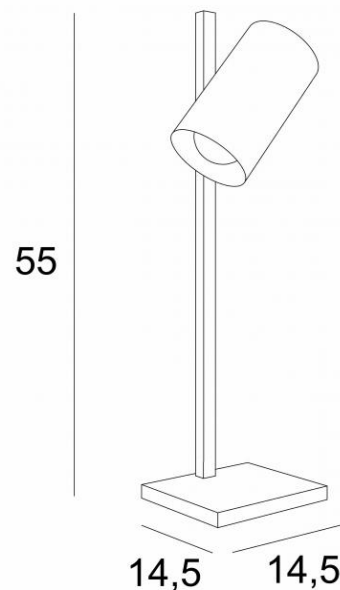

MIDAS is a desk light with a very modern design and a large cylindrical spotlight

Adjustable and fitted with a classic bulb is the lighting simple but efficient

She is available in beautiful finishes

Very practical next to a bed, she can be used as a reading light

She is available with the same spotlight as a wall light or as a small floor light, see [JONAS](#) or [ULYSSE](#)

OVERALL SIZES

H55cm L14,5→16cm

BASE

#14,5 x 1,5cm

TECHNICAL DATA

One E27 fitting

The spotlight can be rotated to 270°

Spotlight dimensions : Ø9cm L16cm

Switch on the cable

Mandatory use of a LED bulb (safety)

AVAILABLE METAL FINISHES AND CODES

02 - Structured black - 2850 002

28 - Light bronze - 2850 028

29 - Brushed bronze - 2850 029

LIGHTING COLLECTION