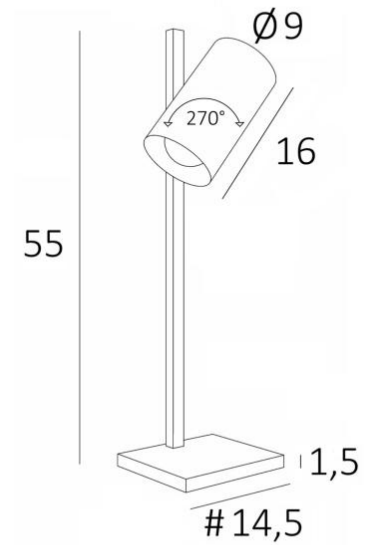

MIDAS

MIDAS in structured black. Metal finish code : 02

**MIDAS** is a desk light with a very modern design and a large cylindrical spotlight

Adjustable and fitted with a classic bulb is the lighting simple but efficient

#### OVERALL SIZES

H55cm L14,5→16cm

#### BASE

#14,5 x 1,5cm

#### TECHNICAL DATA

One E27 fitting

The spotlight can be rotated to 270°

Spotlight dimensions : Ø9cm L16cm

Switch on the cable

Mandatory use of a LED bulb (safety)