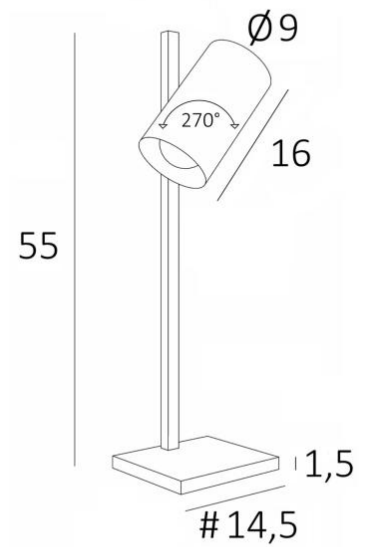

MIDAS

MIDAS in structured black. Metal finish code : 02

**MIDAS** is a desk light with a very modern design and a large cylindrical spotlight

Adjustable and fitted with a classic bulb is the lighting simple but efficient

#### OVERALL SIZES

H55cm L14,5→16cm

#### BASE

#14,5 x 1,5cm

#### TECHNICAL DATA

One E27 fitting

The spotlight can be rotated to 270°

Spotlight dimensions : Ø9cm L16cm

Switch on the cable

Mandatory use of a LED bulb (safety)