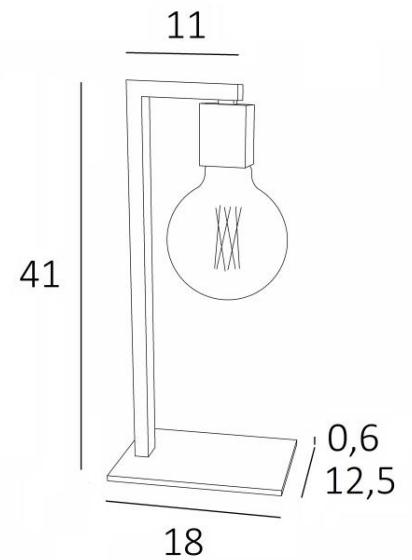

SEAN

SEAN in light bronze

**SEAN** is a table light for a decorative light bulb

To complete your decoration with elegance, this lamp can be perfectly associated with a suspension with decorative bulbs

An optional dimmer can be installed on the cord

#### OVERALL SIZES

H41cm L18 x12,5cm

#### BASE

Solid brass base : 18 x 12,5 x 0,6cm

#### TECHNICAL DATA

One E27 fitting for decorative bulb

**LED bulb Gold Ø125mm** dim code 6834 000 (option)

Switch on the cable