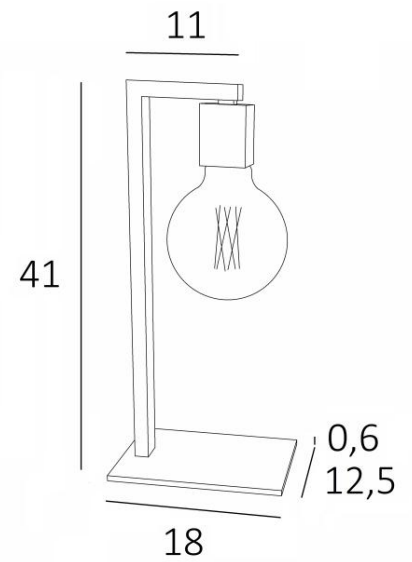

SEAN

SEAN in light bronze

SEAN is a table light for a decorative light bulb

To complete your decoration with elegance, this lamp can be perfectly associated with a suspension with decorative bulbs

An optional dimmer can be installed on the cord

OVERALL SIZES

H41cm L18 x12,5cm

BASE

Solid brass base : 18 x 12,5 x 0,6cm

TECHNICAL DATA

One E27 fitting for decorative bulb

LED bulb Gold Ø125mm dim code 6834 000 (option)

Switch on the cable