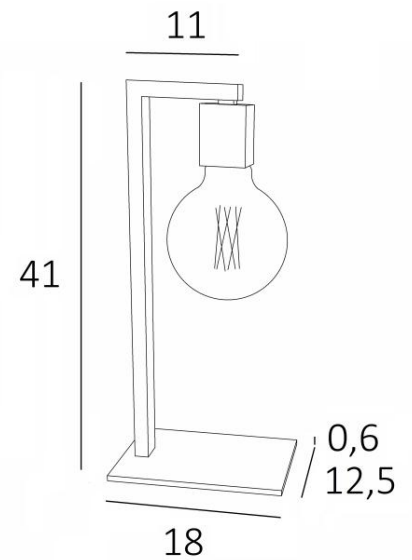

SEAN

SEAN in light bronze

SEAN is a table light for a decorative light bulb

To complete your decoration with elegance, this lamp can be perfectly associated with a suspension with decorative bulbs

An optional dimmer can be installed on the cord

OVERALL SIZES

H41cm L18 x12,5cm

BASE

Solid brass base : 18 x 12,5 x 0,6cm

TECHNICAL DATA

One E27 fitting for decorative bulb

LED bulb Gold Ø125mm dim code 6834 000 (option)

Switch on the cable