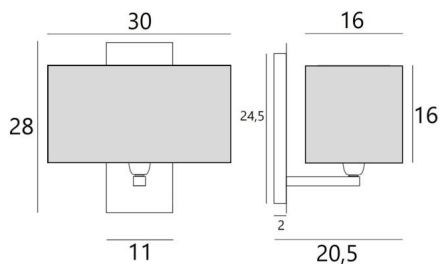

DENDOUR rect

DENDOUR in brushed bronze with lampshade in Coton Tourterelle (fabric from category 1)

DENDOUR rect is a large wall light. The rectangular lampshade can spread a lot of brightness. This high-quality fixture, made with great care of brass, is enriched with beautiful finishes. She is perfect to decorate your interior with elegance, the design remains sober and pure. A wide choice of fabrics, materials and colors allows you to easily personalise the lampshade.

OVERALL SIZES

H28cm L30cm |→20,5cm

BASE

Plate : 11 x 28cm Box : 7,5 x 24,5 x 2cm

TECHNICAL DATA

One E27 fitting with ring

Dimmable wall light

A fixing plate for the wall box ([plan in PDF](#))

AVAILABLE METAL FINISHES AND CODES

28 - Light bronze - 1431 028

29 - Brushed bronze - 1431 029

33 - Brushed nickel - 1431 033

LAMPSHADE : SIZES & CODE

30x16 - 30x16 - 16cm

Code: 1432 + fabric code

We propose more than 180 fabrics/materials/colors for lampshades