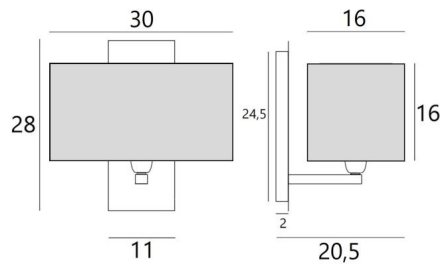

DENDOUR rect

DENDOUR in brushed bronze with lampshade in Coton Tourterelle (fabric from category 1)

DENDOUR rect is a large wall light. The rectangular lampshade can spread a lot of brightness. This high-quality fixture, made with great care of brass, is enriched with beautiful finishes. She is perfect to decorate your interior with elegance, the design remains sober and pure. A wide choice of fabrics, materials and colors allows you to easily personalise the lampshade.

OVERALL SIZES

H28cm L30cm |→20,5cm

BASE

Plate : 11 x 28cm Box : 7,5 x 24,5 x 2cm

TECHNICAL DATA

One E27 fitting with ring

Dimmable wall light

A fixing plate for the wall box ([plan in PDF](#))

AVAILABLE METAL FINISHES AND CODES

28 - Light bronze - 1431 028

29 - Brushed bronze - 1431 029

32 - Brushed chrome - 1431 032

LAMPSHADE : SIZES & CODE

30x16 - 30x16 - 16cm

Code: 1432 + fabric code

We propose more than 180 fabrics/materials/colors for lampshades