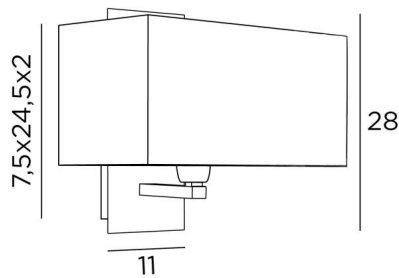

DENDOUR rect

DENDOUR in brushed bronze with lampshade in Coton Tourterelle (fabric from category 1)

DENDOUR rect is a large wall light. The rectangular lampshade can spread a lot of brightness. This high-quality fixture, made with great care of brass, is enriched with beautiful finishes. She is perfect to decorate your interior with elegance, the design remains sober and pure. A wide choice of fabrics, materials and colors allows you to easily personalise the lampshade.

OVERALL SIZES

H28cm L30cm |→20,5cm

BASE

Plate : 11 x 28cm

Box : 7,5 x 24,5 x 2cm

TECHNICAL DATA

One E27 fitting with ring

Dimmable wall light

A fixing plate for the wall box ([plan in PDF](#))

AVAILABLE METAL FINISHES AND CODES

29 - Brushed bronze - 1431 029

32 - Brushed chrome - 1431 032

LAMPSHADE : SIZES & CODE

30x16 - 30x16 - 16cm

Code: 1432 + fabric code