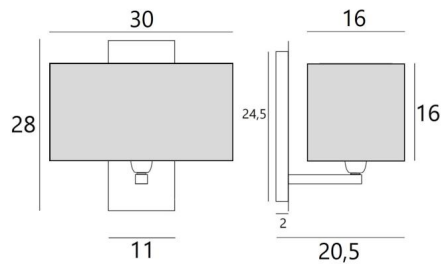

DENDOUR rect

DENDOUR in brushed bronze with lampshade in Coton Tourterelle (fabric from category 1)

DENDOUR rect is a large wall light. The rectangular lampshade can spread a lot of brightness. This high-quality fixture, made with great care of brass, is enriched with beautiful finishes. She is perfect to decorate your interior with elegance, the design remains sober and pure. A wide choice of fabrics, materials and colors allows you to easily personalise the lampshade.

OVERALL SIZES

H28cm L30cm |→20,5cm

BASE

Plate : 11 x 28cm Box : 7,5 x 24,5 x 2cm

TECHNICAL DATA

One E27 fitting with ring

Dimmable wall light

A fixing plate for the wall box ([plan in PDF](#))

AVAILABLE METAL FINISHES AND CODES

28 - Light bronze - 1431 028

29 - Brushed bronze - 1431 029

32 - Brushed chrome - 1431 032

LAMPSHADE : SIZES & CODE

30x16 - 30x16 - 16cm

Code: 1432 + fabric code

We propose more than 180 fabrics/materials/colors for lampshades