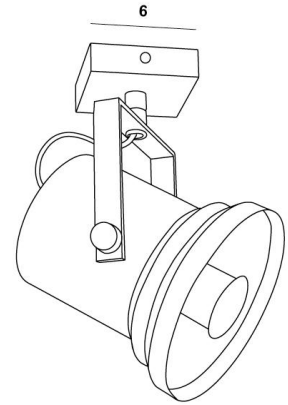

SPOT GU10 PALLAS

PALLAS in brushed nickel

LAST PRODUCTION

Sale prices (bulb not included) :

Structured white : 40€

Brushed nickel : 55€

Belgium : VAT included - Free delivery

BASE

#6 x 1,7cm

TECHNICAL DATA

One GU10 fitting

Bulb Ø111mm/240V

No transformer

Overall height : 18→22 cm

AVAILABLE METAL FINISHES AND CODES

01 - Structured white - 5451 001