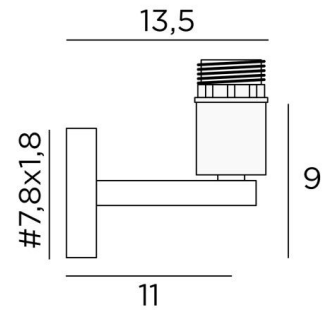

EXPLORER

EXPLORER in brushed bronze with a KERMA structure and decorative bulb

EXPLORER is a wall light for a decorative bulb and *KERMA structure* (or for a traditional lampshade). She is fitted with a fastening ring on the fitting

This wall light can be installed upside down, bulb down. She completes an already installed *KERMA suspension*

Another model exists to place only the bulb, see [EXPLORER L](#)

OVERALL SIZES

L15cm H26cm |→19cm

BASE

7,8 x 1,8cm

TECHNICAL DATA

One E27 fitting with ring

Dimmable wall light

LED bulb Gold Ø125mm dim code 6834 000 (option)

A fixing plate for the wall box ([plan in PDF](#))

AVAILABLE METAL FINISHES AND CODES

28 - Light bronze - 1958 028

29 - Brushed bronze - 1958 029

METAL STRUCTURES AND CODES

KERMA STRUCTURE : #15 - 15 - 17cm

Code : 4999 002 (black)

Code : 4999 025 (gold)