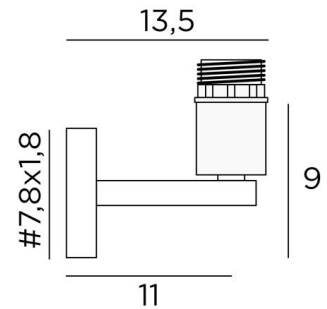

EXPLORER is a wall light for a decorative bulb and *KERMA structure* (or for a traditional lampshade). She is fitted with a fastening ring on the fitting

This wall light can be installed upside down, bulb down. She completes an already installed *KERMA suspension*

Another model exists to place only the bulb, see [EXPLORER L](#)

OVERALL SIZES

L15cm H26cm |→19cm

BASE

7,8 x 1,8cm

TECHNICAL DATA

One E27 fitting with ring

Dimmable wall light

LED bulb Gold Ø125mm dim code 6834 000 (option)

A fixing plate for the wall box ([plan in PDF](#))

AVAILABLE METAL FINISHES AND CODES

25 - Brushed brass - 1958 025

28 - Light bronze - 1958 028

29 - Brushed bronze - 1958 029

METAL STRUCTURES AND CODES

KERMA STRUCTURE : #15 - 15 - 17cm

Code : 4999 002 (black)

Code : 4999 025 (gold)