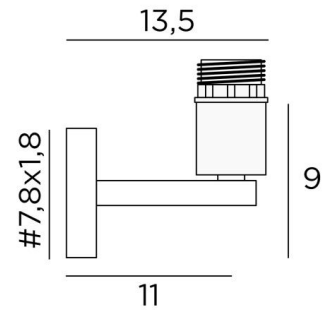

EXPLORER is a wall light for a decorative bulb and *KERMA structure* (or for a traditional lampshade). She is fitted with a fastening ring on the fitting

This wall light can be installed upside down, bulb down. She completes an already installed *KERMA suspension*

Another model exists to place only the bulb, see **EXPLORER L**

OVERALL SIZES

L15cm H26cm |→19cm

BASE

7,8 x 1,8cm

TECHNICAL DATA

One E27 fitting with ring

Dimmable wall light

LED bulb Gold Ø125mm dim code 6834 000 (option)

A fixing plate for the wall box ([plan in PDF](#))

AVAILABLE METAL FINISHES AND CODES

25 - Brushed brass - 1958 025

28 - Light bronze - 1958 028

29 - Brushed bronze - 1958 029

METAL STRUCTURES AND CODES

KERMA STRUCTURE : #15 - 15 - 17cm

Code : 4999 002 (black)

Code : 4999 025 (gold)