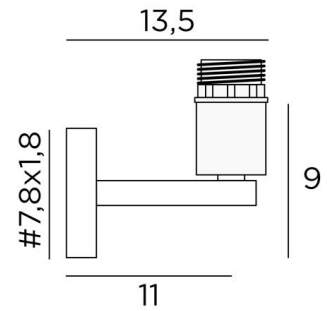

EXPLORER is a wall light for a decorative bulb and *KERMA structure* (or for a traditional lampshade). She is fitted with a fastening ring on the fitting

This wall light can be installed upside down, bulb down. She completes an already installed *KERMA suspension*

Another model exists to place only the bulb, see **EXPLORER L**

OVERALL SIZES

L15cm H26cm |→19cm

BASE

7,8 x 1,8cm

TECHNICAL DATA

One E27 fitting with ring

Dimmable wall light

LED bulb Gold Ø125mm dim code 6834 000 (option)

A fixing plate for the wall box ([plan in PDF](#))

AVAILABLE METAL FINISHES AND CODES

25 - Brushed brass - 1958 025

28 - Light bronze - 1958 028

29 - Brushed bronze - 1958 029

METAL STRUCTURES AND CODES

KERMA STRUCTURE : #15 - 15 - 17cm

Code : 4999 002 (black)

Code : 4999 025 (gold)