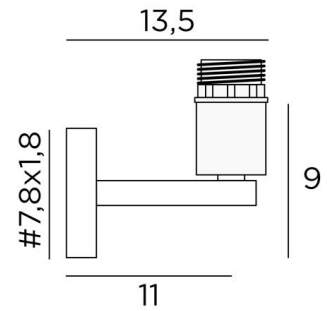

EXPLORER

EXPLORER in brushed bronze with a KERMA structure and decorative bulb

EXPLORER is a wall light for a decorative bulb and *KERMA structure* (or for a traditional lampshade). She is fitted with a fastening ring on the fitting

This wall light can be installed upside down, bulb down. She completes an already installed *KERMA suspension*

Another model exists to place only the bulb, see **EXPLORER L**

OVERALL SIZES

L15cm H26cm |→19cm

BASE

7,8 x 1,8cm

TECHNICAL DATA

One E27 fitting with ring

Dimmable wall light

LED bulb Gold Ø125mm dim code 6834 000 (option)

A fixing plate for the wall box ([plan in PDF](#))

AVAILABLE METAL FINISHES AND CODES

25 - Brushed brass - 1958 025

28 - Light bronze - 1958 028

29 - Brushed bronze - 1958 029

METAL STRUCTURES AND CODES

KERMA STRUCTURE : #15 - 15 - 17cm

Code : 4999 002 (black)

Code : 4999 025 (gold)