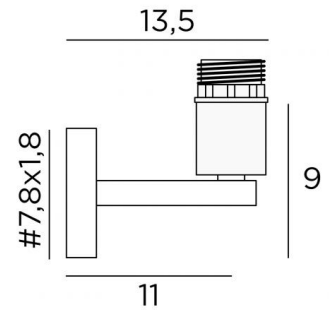

## EXPLORER

EXPLORER in brushed bronze with a KERMA structure and decorative bulb

Wall lamp to place a shade, a structure or a decorative bulb. It can be installed in the other direction

### OVERALL SIZES

L15cm H26cm |→19cm

# 7,8 x 1,8cm

### TECHNICAL DATA

One E27 fitting with ring

Dimmable wall lamp

**LED bulb Gold Ø95mm** dim code 6833 000 (option)

**LED bulb Gold Ø125mm** dim code 6834 000 (option)

A fixing plate for the wall box (plan in PDF)