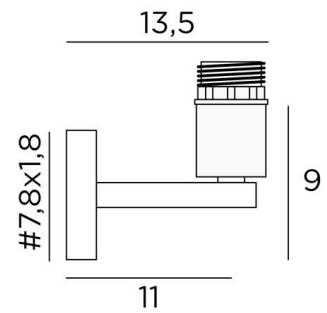

EXPLORER

EXPLORER in brushed bronze with a KERMA structure and decorative bulb

EXPLORER is a wall light for a decorative bulb and *KERMA structure* (or for a traditional lampshade). She is fitted with a fastening ring on the fitting

This wall light can be installed upside down, bulb down. She completes an already installed *KERMA suspension*

Another model exists to place only the bulb, see [EXPLORER L](#)

OVERALL SIZES

L15cm H26cm |→19cm

BASE

7,8 x 1,8cm

TECHNICAL DATA

One E27 fitting with ring

Dimmable wall light

LED bulb Gold Ø125mm dim code 6834 000 (option)

A fixing plate for the wall box ([plan in PDF](#))

AVAILABLE METAL FINISHES AND CODES

29 - Brushed bronze - 1958 029

METAL STRUCTURES AND CODES

KERMA STRUCTURE : #15 - 15 - 17cm

Code : 4999 002 (black)

Code : 4999 025 (gold)