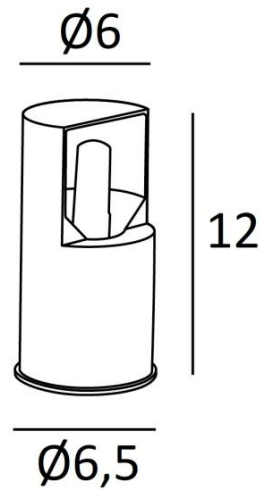

UP 112

UP 112 in brushed bronze

UP 112 is a small indirect light for use on a shelf or furniture

The light is directed upwards but also backwards by means of a notch in the side of the bulb

This upright easily adds a touch of light to a dark corner and can highlight an object

A hand switch is placed on the electrical cord

OVERALL SIZES

Ø6,5cm H12cm

BASE

Solid brass base: Ø6,5 x 0,3cm

TECHNICAL DATA

A G9 fitting

Uplight delivered with one LED bulb: