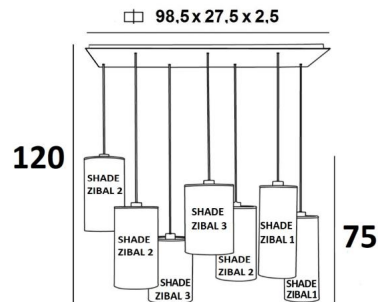

## ZIBAL 7

ZIBAL 7 in brushed bronze with lampshades in Dreams Bambou (fabric from category 2)

**ZIBAL 7** is a large suspension with seven cylindrical lampshades of different sizes. It allows a combination of different colours, which gives it its originality. The choice of many different materials and colours allows you to match this prestigious suspension to your interior. The suspension can be placed above a rectangular table and is dimmable via an external dimmer. When ordering, the height of the **ZIBAL 7** can be adjusted to suit the requirements of your ceiling. This suspension is available in three sizes.

### OVERALL SIZES

H120cm L100 x 40cm

**BASE :** Plate 98,5 x 27,5cm Frame 95,5 x 24,5 x 2,5cm

### TECHNICAL DATA

Seven E27 fittings with ring. Dimmable suspension

Standard : the suspension is provided for a ceiling height of 275cm. The lower reaches 155cm from the ground. The height of all lampshades is 75cm

### LAMPSHADE : SIZES & CODE

No.1 : Ø15 - 15 - 40cm (x2) No.2 : Ø18 - 18 - 35cm (x3) No.3 : Ø20 - 20 - 30cm (x2)

Code: No.1 : 4290 + fabric code

Code: No.2 : 4291 + fabric code

Code: No.3 : 4292 + fabric code