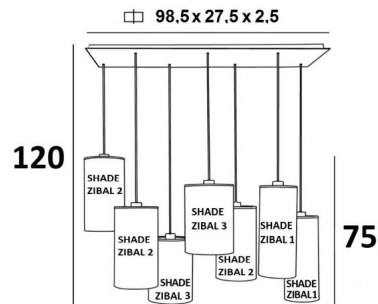

ZIBAL 7

ZIBAL 7 in brushed bronze with lampshades in Dreams Bambou (fabric from category 2)

ZIBAL 7 is a large suspension with seven cylindrical lampshades of different sizes. It allows a combination of different colours, which gives it its originality. The choice of many different materials and colours allows you to match this prestigious suspension to your interior. The suspension can be placed above a rectangular table and is dimmable via an external dimmer. When ordering, the height of the **ZIBAL 7** can be adjusted to suit the requirements of your ceiling. This suspension is available in three sizes.

OVERALL SIZES

H120cm L100 x 40cm

BASE : Plate 98,5 x 27,5cm Frame 95,5 x 24,5 x 2,5cm

TECHNICAL DATA

Seven E27 fittings with ring. Dimmable suspension

Standard : the suspension is provided for a ceiling height of 275cm. The lower reaches 155cm from the ground. The height of all lampshades is 75cm

AVAILABLE METAL FINISHES AND CODES

02 - Structured black - 4287 002

29 - Brushed bronze - 4287 029

LAMPSHADE : SIZES & CODE

No.1 : Ø15 - 15 - 40cm (x2) No.2 : Ø18 - 18 - 35cm (x3) No.3 : Ø20 - 20 - 30cm (x2)