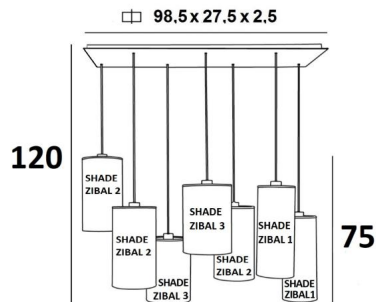

ZIBAL 7

ZIBAL 7 in brushed bronze with lampshades in Dreams Bambou (fabric from category 2)

ZIBAL 7 is a large suspension with seven cylindrical lampshades of different sizes. It allows a combination of different colours, which gives it its originality. The choice of many different materials and colours allows you to match this prestigious suspension to your interior. The suspension can be placed above a rectangular table and is dimmable via an external dimmer. When ordering, the height of the **ZIBAL 7** can be adjusted to suit the requirements of your ceiling. This suspension is available in three sizes.

OVERALL SIZES

H120cm L100 x 40cm

BASE : Plate 98,5 x 27,5cm Frame 95,5 x 24,5 x 2,5cm

TECHNICAL DATA

Seven E27 fittings with ring. Dimmable suspension

Standard : the suspension is provided for a ceiling height of 275cm. The lower reaches 155cm from the ground. The height of all lampshades is 75cm

AVAILABLE METAL FINISHES AND CODES

02 - Structured black - 4287 002

25 - Brushed brass - 4287 025

29 - Brushed bronze - 4287 029

LAMPSHADE : SIZES & CODE

No.1 : Ø15 - 15 - 40cm (x2) No.2 : Ø18 - 18 - 35cm (x3) No.3 : Ø20 - 20 - 30cm (x2)