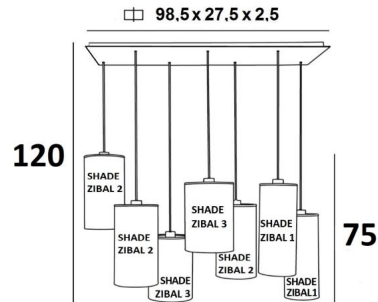

ZIBAL 7

ZIBAL 7 in brushed bronze with lampshades in Dreams Bambou (fabric from category 2)

ZIBAL 7 is a large suspension with seven cylindrical lampshades of different sizes. It allows a combination of different colours, which gives it its originality. The choice of many different materials and colours allows you to match this prestigious suspension to your interior. The suspension can be placed above a rectangular table and is dimmable via an external dimmer. When ordering, the height of the **ZIBAL 7** can be adjusted to suit the requirements of your ceiling. This suspension is available in three sizes.

OVERALL SIZES

H120cm L100 x 40cm

BASE : Plate 98,5 x 27,5cm Frame 95,5 x 24,5 x 2,5cm

TECHNICAL DATA

Seven E27 fittings with ring. Dimmable suspension

Standard : the suspension is provided for a ceiling height of 275cm. The lower reaches 155cm from the ground. The height of all lampshades is 75cm

AVAILABLE METAL FINISHES AND CODES

02 - Structured black - 4287 002

25 - Brushed brass - 4287 025

29 - Brushed bronze - 4287 029

LAMPSHADE : SIZES & CODE

No.1 : Ø15 - 15 - 40cm (x2) No.2 : Ø18 - 18 - 35cm (x3) No.3 : Ø20 - 20 - 30cm (x2)