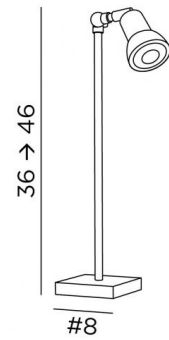

VENATOR 1

VENATOR 1 in brushed bronze

Table spotlight with a spotlight for bulb GU10. Switch on the cable. Can be used to illuminate any object or subject in an interior

OVERALL SIZES

L8→16cm H36cm→46cm

Spotlight : Ø2,8→5,3cm L6,7cm

BASE

#8 x 1,5cm

TECHNICAL DATA

One table spotlight mounted on 360° adjustable joints

One GU10 fitting

No driver : this luminaire works directly on 230V

A switch on the electrical cord

Mandatory use of a LED bulb (safety)

The bulb is completely integrated in the spotlight

AVAILABLE METAL FINISHES AND CODES

29 - Brushed bronze - 6024 029

33 - Brushed nickel - 6024 033