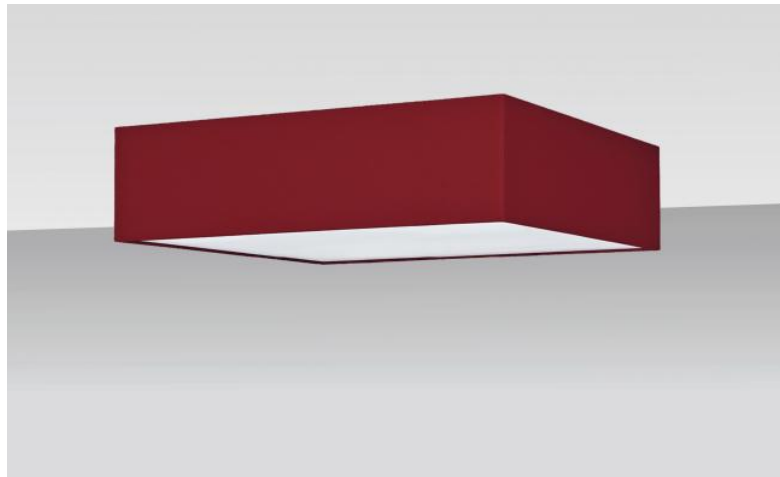

LAMPSHADE NEFERKARE 55 FINE

Lampshade NEFERKARE 55 FINE in Seta framboise (fabric from category 3)

Lampshade NEFERKARE 55 FINE is a SUPER EXTRA FLAT square lampshade, minimal height and 55cm sides, which brings discretion and elegance to your decoration
This lampshade is designed to be installed against the ceiling, provided you use our ceiling lamp **KENTIKA FINE CEILING**, but it can also be placed in suspension
A **NEFERKARE 55 FINE lampshade** has a special attachment that allows it to be fixed to a suspension system with a **NOURRICE** with four E27 fittings
Available in three other sizes and in a choice of more than 160 fabrics, materials and colors, this lampshade comes with an integral diffuser that closes it completely at the bottom
A **NEFERKARE 55 FINE lampshade** will bring color, light and warmth to your home

OVERALL SIZES

#55cm H13cm

TECHNICAL DATA

We suggest 8 suspensions with **NOURRICE** adapted to this lampshade. See at the end of the category **SUSPENSIONS**

If you choose the **KENTIKA FINE CEILING** suspension for this lampshade, the lampshade will come up against the ceiling

The lampshade and the diffuser can easily be placed after the suspension is fully installed

LAMPSHADE : SIZES & CODE

#55 - 55 - 13cm (*Nourrice* : 4x E27)
+ *integral diffuser*

Code: 4517 + fabric code

We propose more than 180 fabrics/materials/colors for lampshades