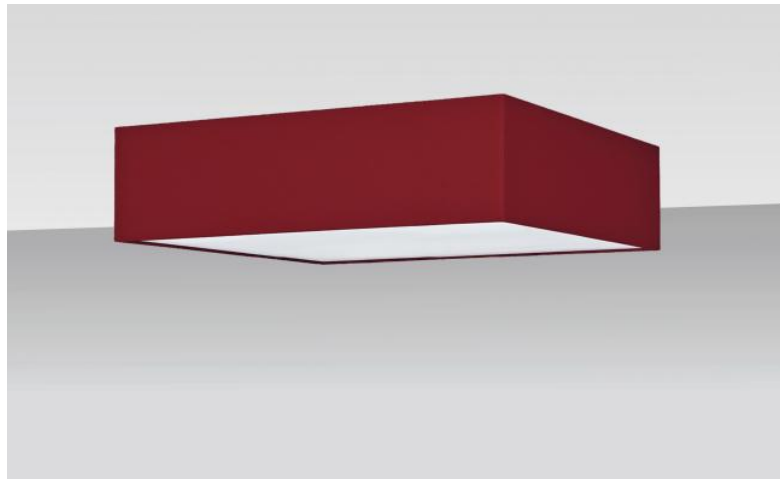

## LAMPSHADE NEFERKARE 55 FINE

Lampshade NEFERKARE 55 FINE in Seta framboise (fabric from category 3)

**Lampshade NEFERKARE 55 FINE** is a SUPER EXTRA FLAT square lampshade, minimal height and 55cm sides, which brings discretion and elegance to your decoration  
This lampshade is designed to be installed against the ceiling, provided you use our ceiling lamp **KENTIKA FINE CEILING**, but it can also be placed in suspension  
A **NEFERKARE 55 FINE lampshade** has a special attachment that allows it to be fixed to a suspension system with a **NOURRICE** with four E27 fittings  
Available in three other sizes and in a choice of more than 160 fabrics, materials and colors, this lampshade comes with an integral diffuser that closes it completely at the bottom  
A **NEFERKARE 55 FINE lampshade** will bring color, light and warmth to your home

### OVERALL SIZES

#55cm H13cm

### TECHNICAL DATA

We suggest 8 suspensions with **NOURRICE** adapted to this lampshade. See at the end of the category **SUSPENSIONS**

If you choose the **KENTIKA FINE CEILING** suspension for this lampshade, the lampshade will come up against the ceiling