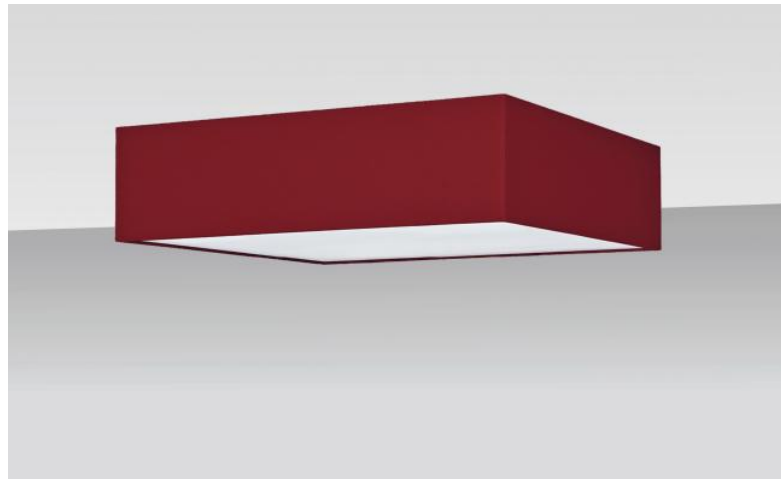

## LAMPSHADE NEFERKARE 55 FINE

Lampshade NEFERKARE 55 FINE in Seta framboise (fabric from category 3)

**Lampshade NEFERKARE 55 FINE** is a SUPER EXTRA FLAT square lampshade, minimal height and 55cm sides, which brings discretion and elegance to your decoration  
This lampshade is designed to be installed against the ceiling, provided you use our ceiling lamp **KENTIKA FINE CEILING**, but it can also be placed in suspension  
A **NEFERKARE 55 FINE lampshade** has a special attachment that allows it to be fixed to a suspension system with a **NOURRICE** with four E27 fittings  
Available in three other sizes and in a choice of more than 160 fabrics, materials and colors, this lampshade comes with an integral diffuser that closes it completely at the bottom  
A **NEFERKARE 55 FINE lampshade** will bring color, light and warmth to your home

### OVERALL SIZES

#55cm H13cm

### TECHNICAL DATA

We suggest 8 suspensions with **NOURRICE** adapted to this lampshade. See at the end of the category **SUSPENSIONS**

If you choose the **KENTIKA FINE CEILING** suspension for this lampshade, the lampshade will come up against the ceiling