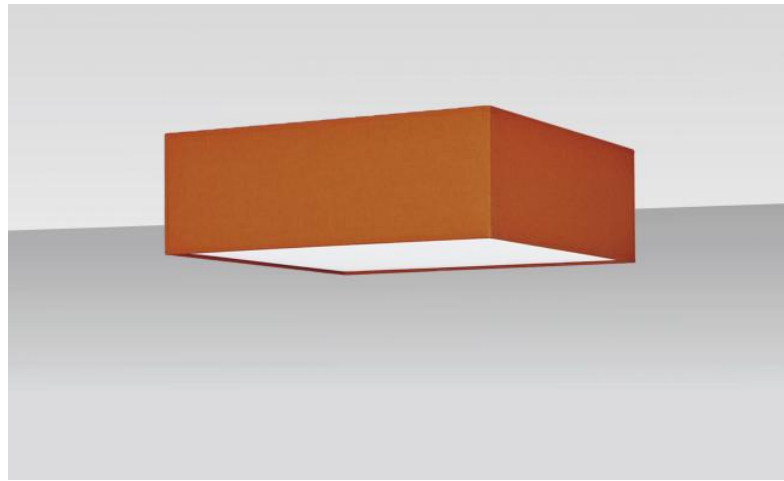

## LAMPSHADE NEFERKARE 45 FINE

Lampshade NEFERKARE 45 FINE in Seta brique (fabric from category 3)

**Lampshade NEFERKARE 45 FINE** is a SUPER EXTRA FLAT square lampshade, minimal height and 45cm sides, which brings discretion and elegance to your decoration

This lampshade is designed to be installed against the ceiling, provided you use our ceiling lamp

**KENTIKA FINE CEILING**, but it can also be placed in suspension

A **NEFERKARE 45 FINE lampshade** has a special attachment that allows it to be fixed to a suspension system with a **NOURRICE** with four E27 fittings

Available in three other sizes and in a choice of more than 160 fabrics, materials and colors, this lampshade comes with an integral diffuser that closes it completely at the bottom

A **NEFERKARE 45 FINE lampshade** will bring color, light and warmth to your home

### OVERALL SIZES

#45cm H13cm