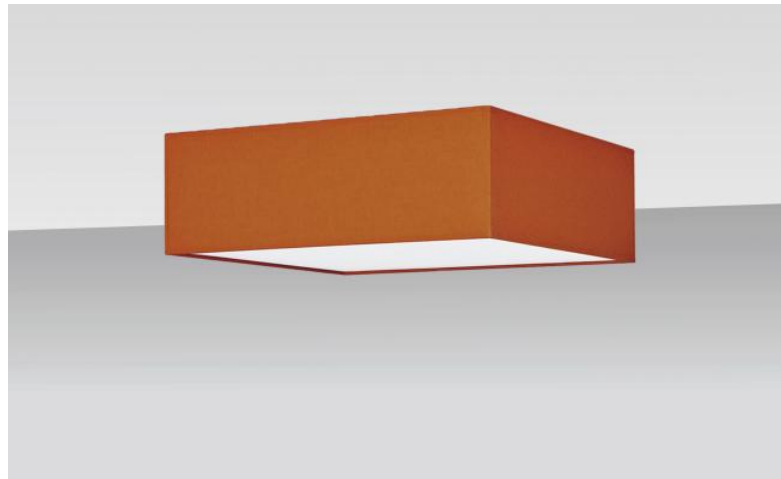

LAMPSHADE NEFERKARE 45 FINE

Lampshade NEFERKARE 45 FINE in Seta brique (fabric from category 3)

Lampshade NEFERKARE 45 FINE is a SUPER EXTRA FLAT square lampshade, minimal height and 45cm sides, which brings discretion and elegance to your decoration
This lampshade is designed to be installed against the ceiling, provided you use our ceiling lamp **KENTIKA FINE CEILING**, but it can also be placed in suspension
A **NEFERKARE 45 FINE lampshade** has a special attachment that allows it to be fixed to a suspension system with a **NOURRICE** with four E27 fittings
Available in three other sizes and in a choice of more than 160 fabrics, materials and colors, this lampshade comes with an integral diffuser that closes it completely at the bottom

A **NEFERKARE 45 FINE lampshade** will bring color, light and warmth to your home

OVERALL SIZES

#45cm H13cm

TECHNICAL DATA

We suggest 8 suspensions with **NOURRICE** adapted to this lampshade. See at the end of the category **SUSPENSIONS**

If you choose the **KENTIKA FINE CEILING** suspension for this lampshade, the lampshade will come up against the ceiling

The lampshade and the diffuser can easily be placed after the suspension is fully installed